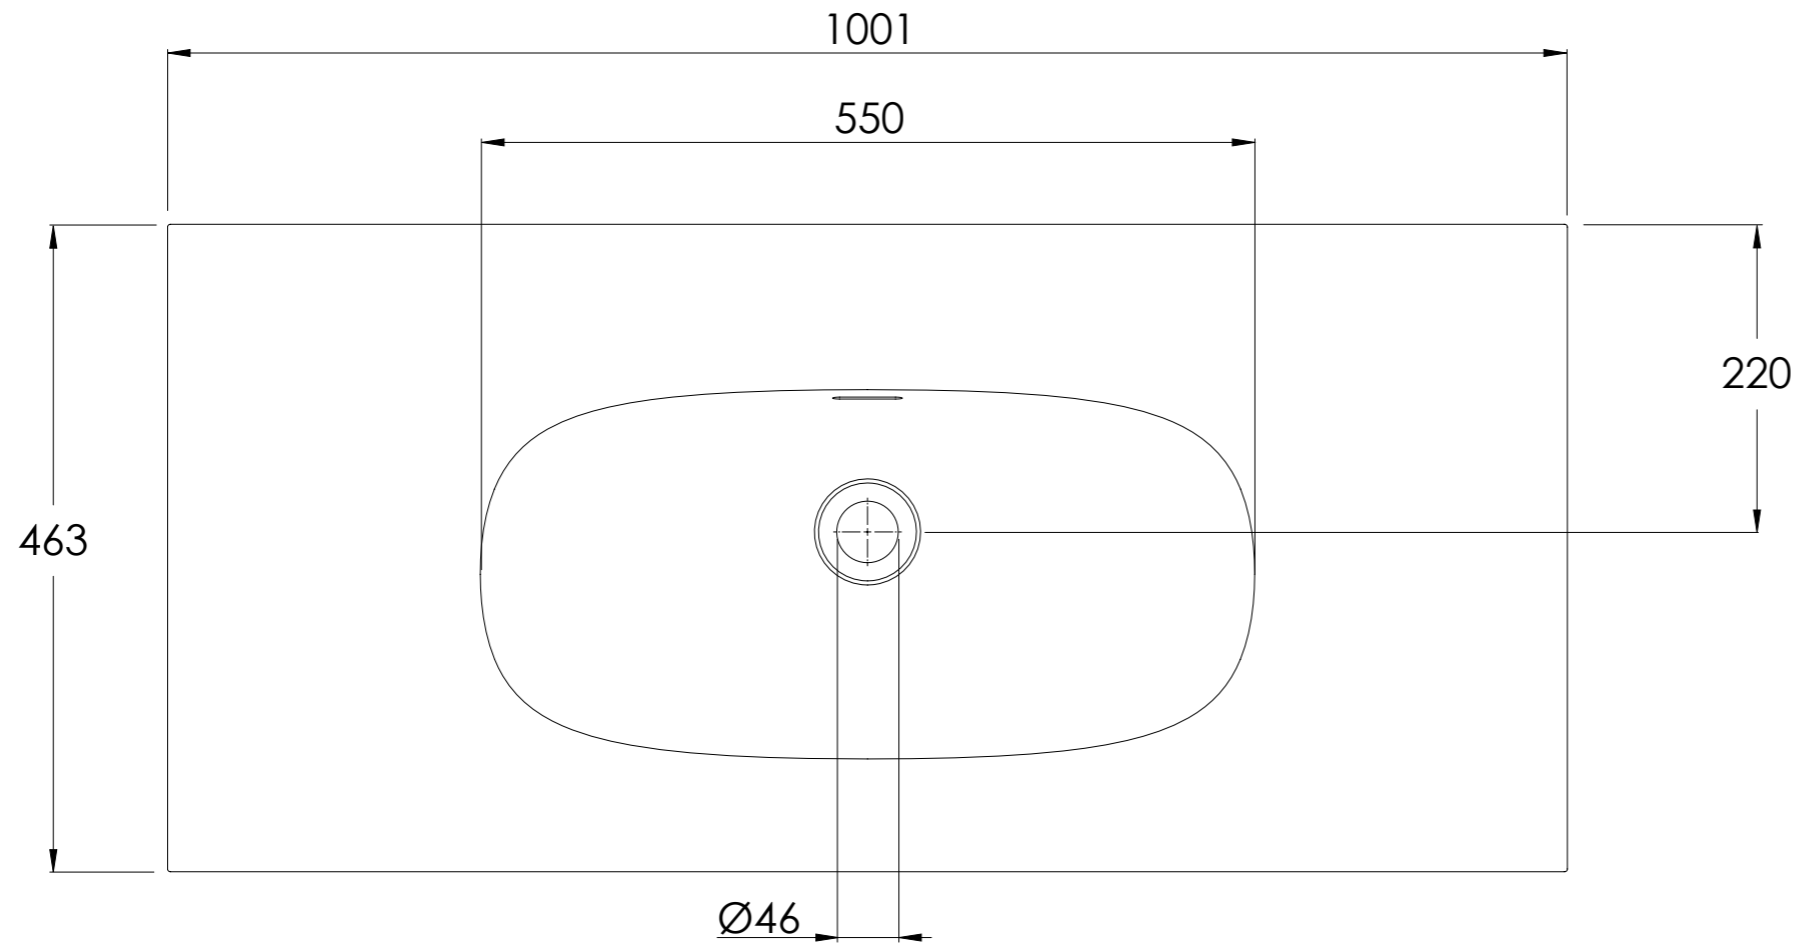

COALBROOK

CO9100MW

0 TAP HOLE COUNTERTOP BASIN
MINERAL MARBLE - 1001x463mm

DATE: 29/01/26

REVISION: A

SECTION: A-A