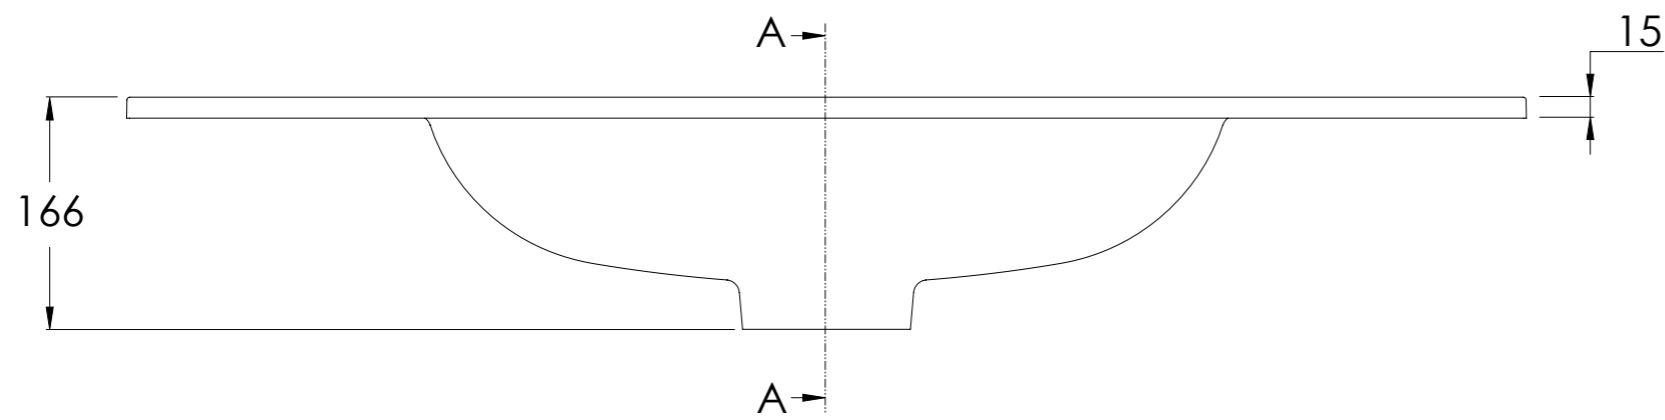

COALBROOK

CO9100MW

0 TAP HOLE COUNTERTOP BASIN
MINERAL MARBLE - 1001x463mm

DATE: 29/01/26

REVISION: A

SECTION: A-A