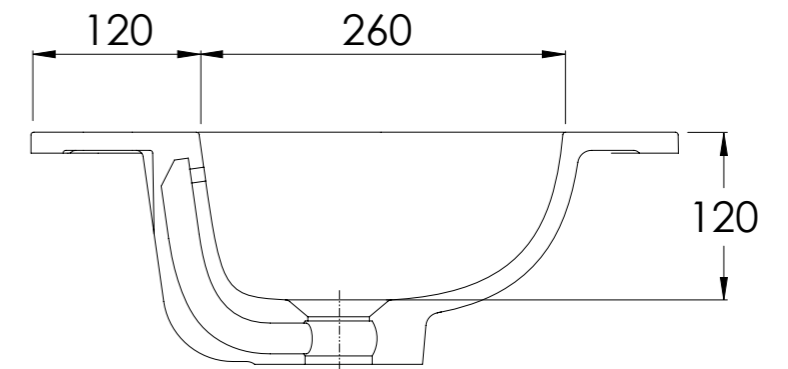

COALBROOK

CO9100MW

0 TAP HOLE COUNTERTOP BASIN
MINERAL MARBLE - 1001x463mm

DATE: 29/01/26

REVISION: A

SECTION: A-A