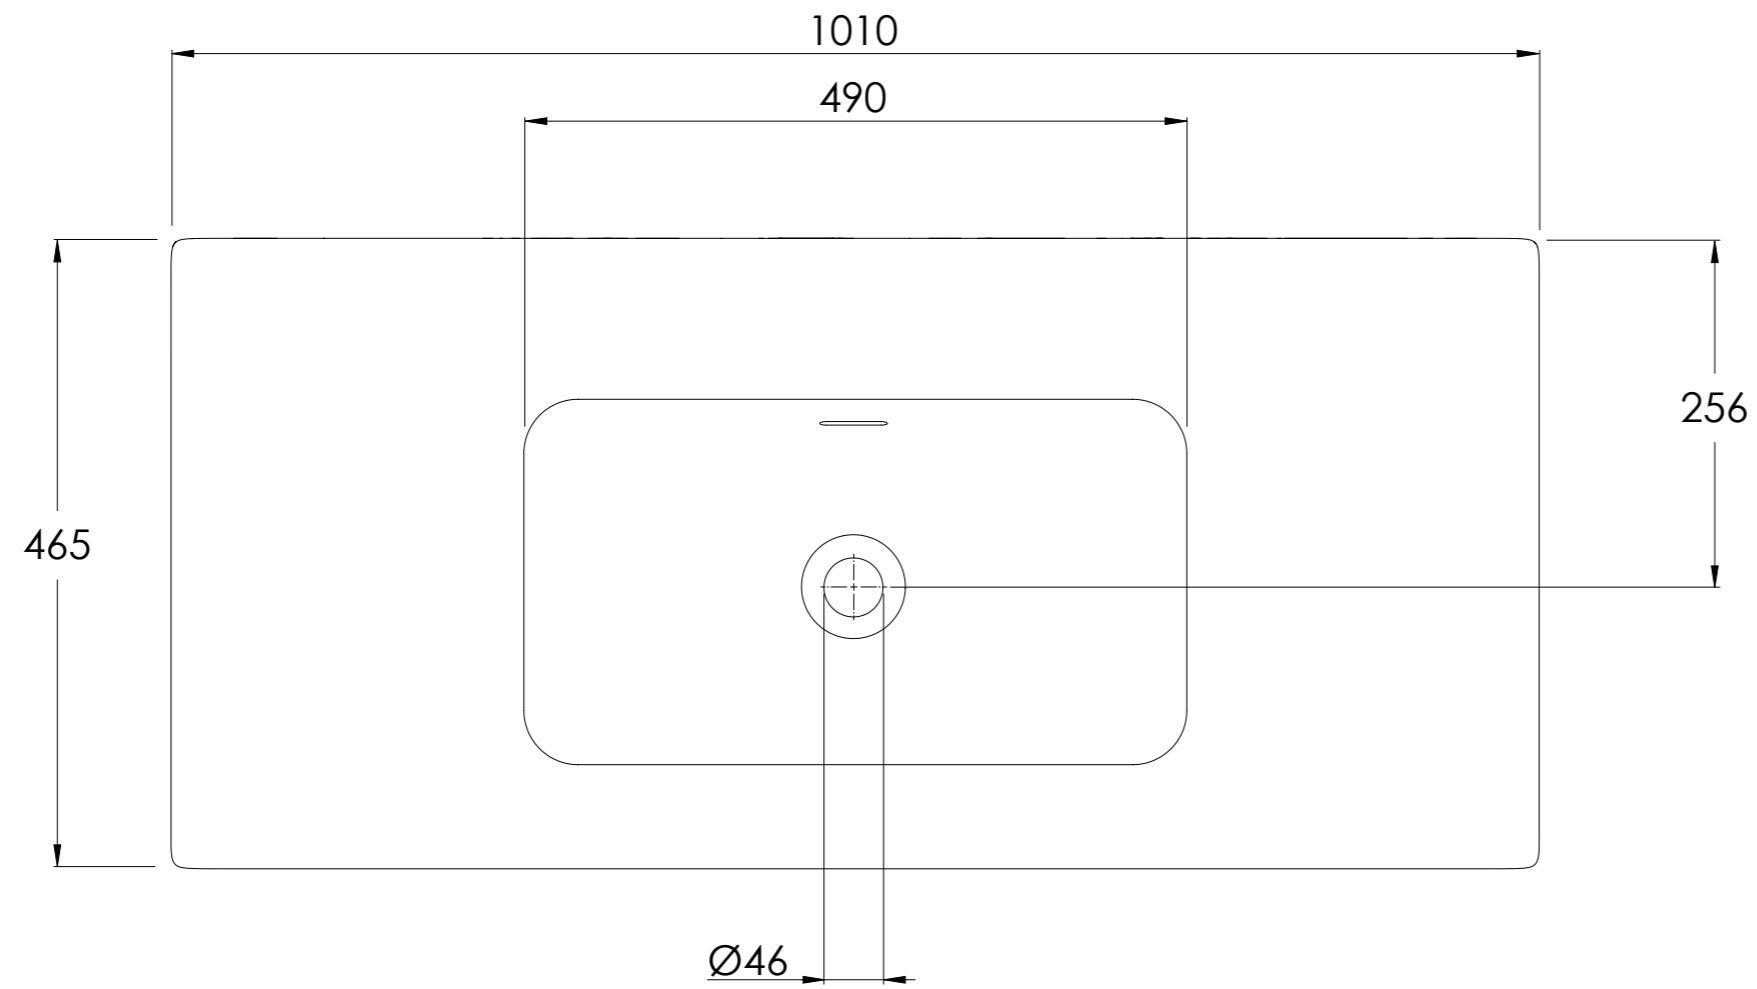

COALBROOK

CO9100CW

0 TAP HOLE COUNTERTOP BASIN
GLOSS WHITE CERAMIC - 1010x465mm

DATE: 03/02/26

REVISION: A

SECTION: A-A