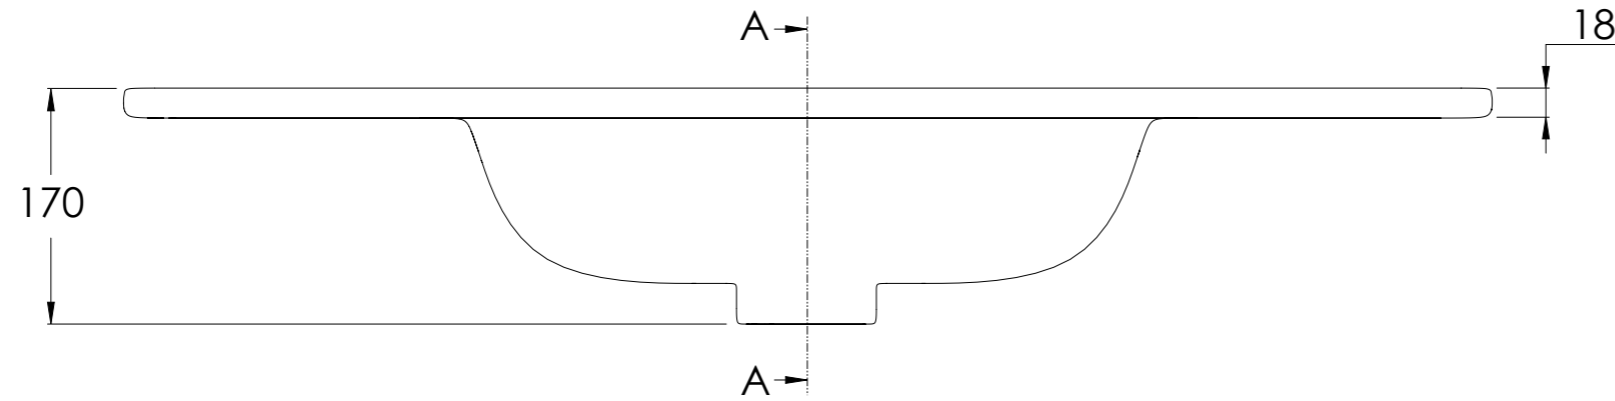

COALBROOK

CO9100CW

0 TAP HOLE COUNTERTOP BASIN
GLOSS WHITE CERAMIC - 1010x465mm

DATE: 03/02/26

REVISION: A

SECTION: A-A