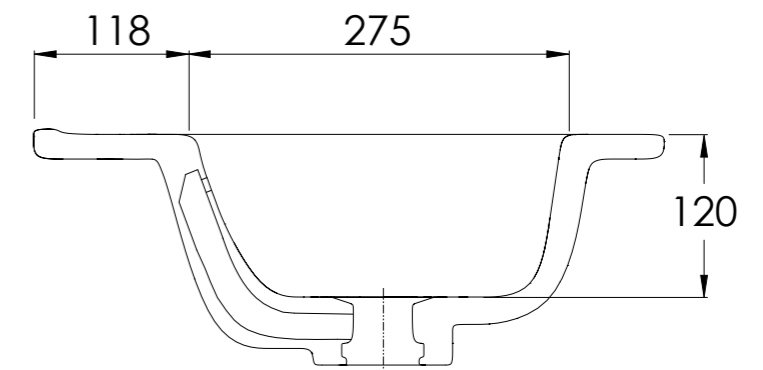

COALBROOK

CO9100CW

0 TAP HOLE COUNTERTOP BASIN
GLOSS WHITE CERAMIC - 1010x465mm

DATE: 03/02/26

REVISION: A

SECTION: A-A