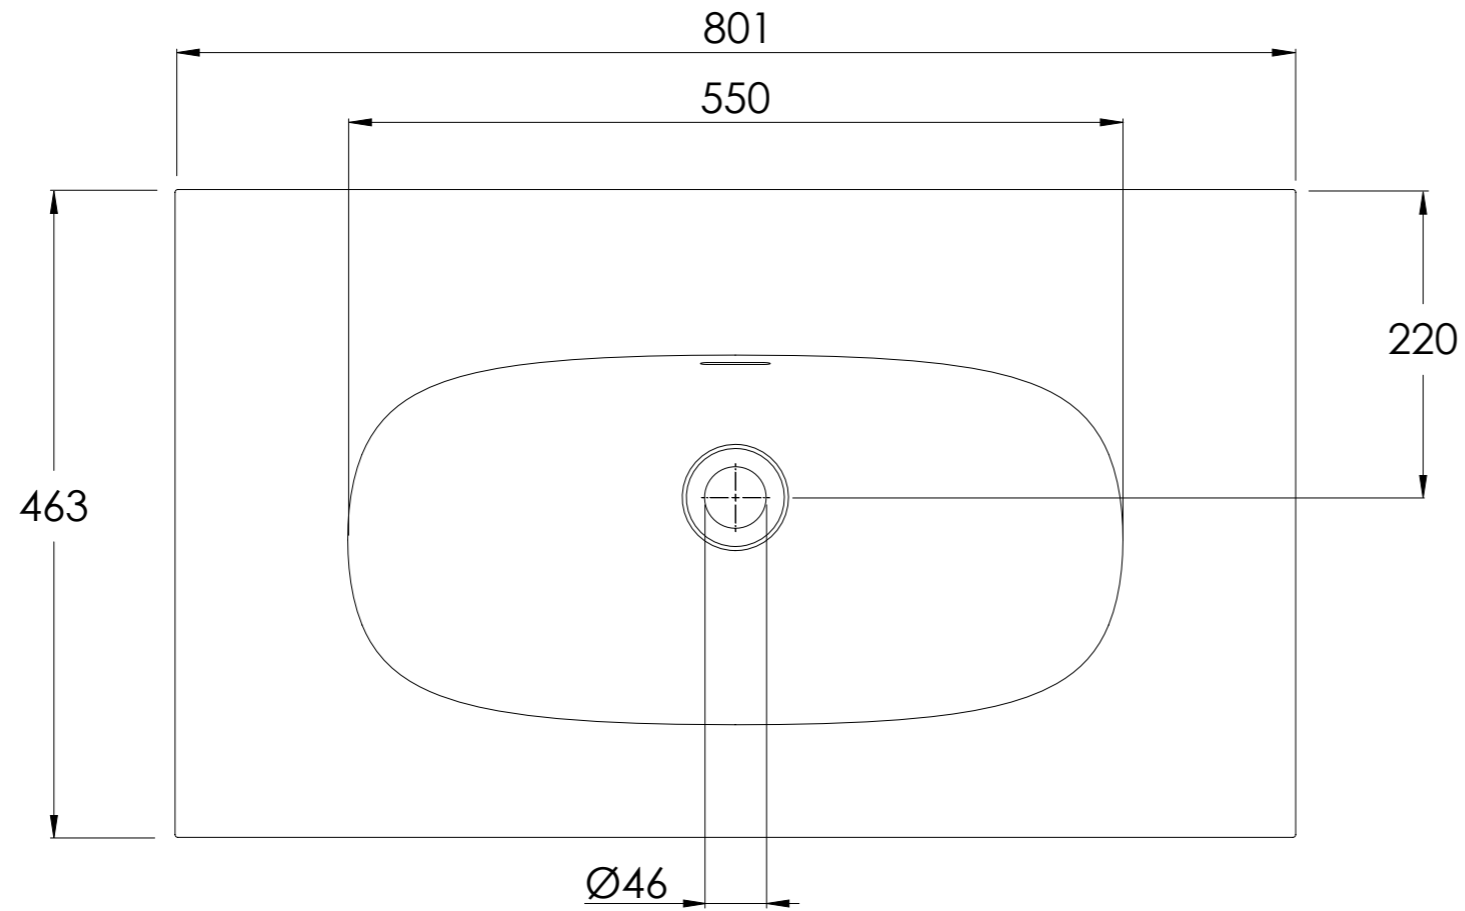

COALBROOK

CO9080MW

0 TAP HOLE COUNTERTOP BASIN
MINERAL MARBLE - 801x463mm

DATE: 29/01/26

REVISION: A

SECTION: A-A