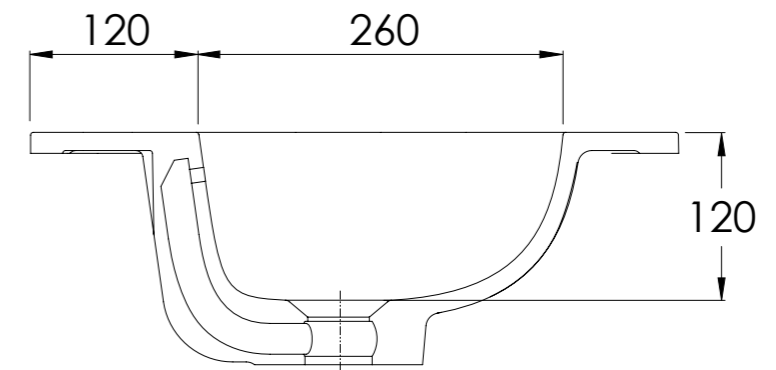

COALBROOK

CO9080MW

0 TAP HOLE COUNTERTOP BASIN
MINERAL MARBLE - 801x463mm

DATE: 29/01/26

REVISION: A

SECTION: A-A