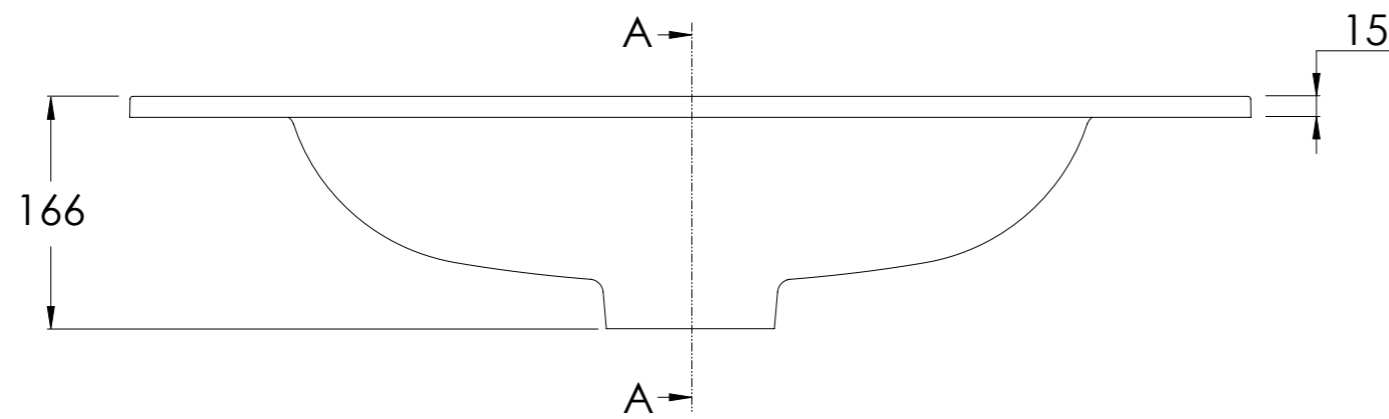

COALBROOK

CO9080MW

0 TAP HOLE COUNTERTOP BASIN
MINERAL MARBLE - 801x463mm

DATE: 29/01/26

REVISION: A

SECTION: A-A