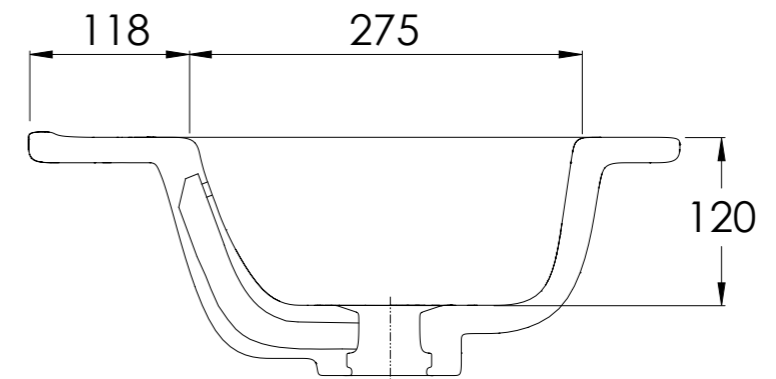

COALBROOK

C09080CW

0 TAP HOLE COUNTERTOP BASIN
GLOSS WHITE CERAMIC - 810x465mm

DATE: 03/02/26

REVISION: A

SECTION: A-A