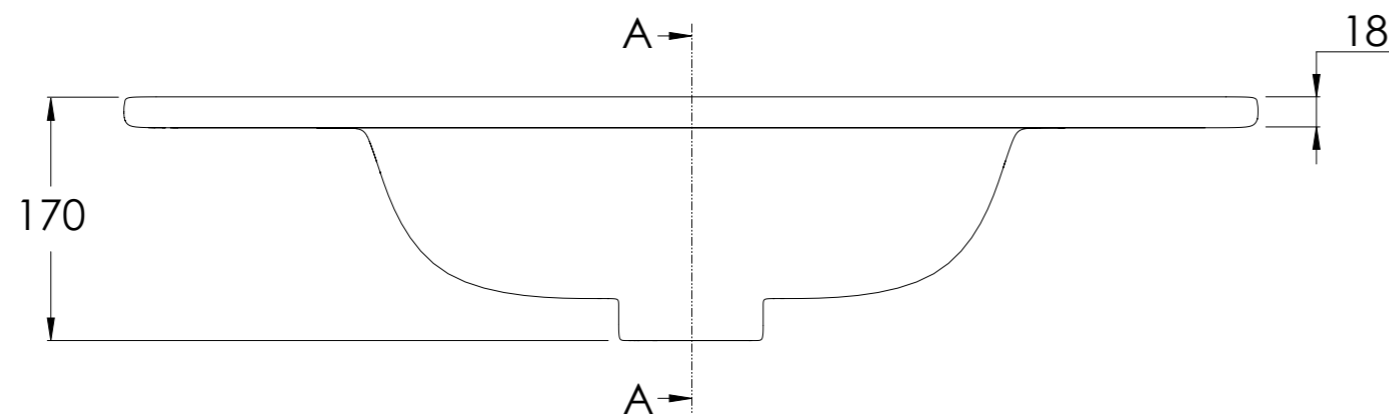

COALBROOK

C09080CW

0 TAP HOLE COUNTERTOP BASIN
GLOSS WHITE CERAMIC - 810x465mm

DATE: 03/02/26

REVISION: A

SECTION: A-A