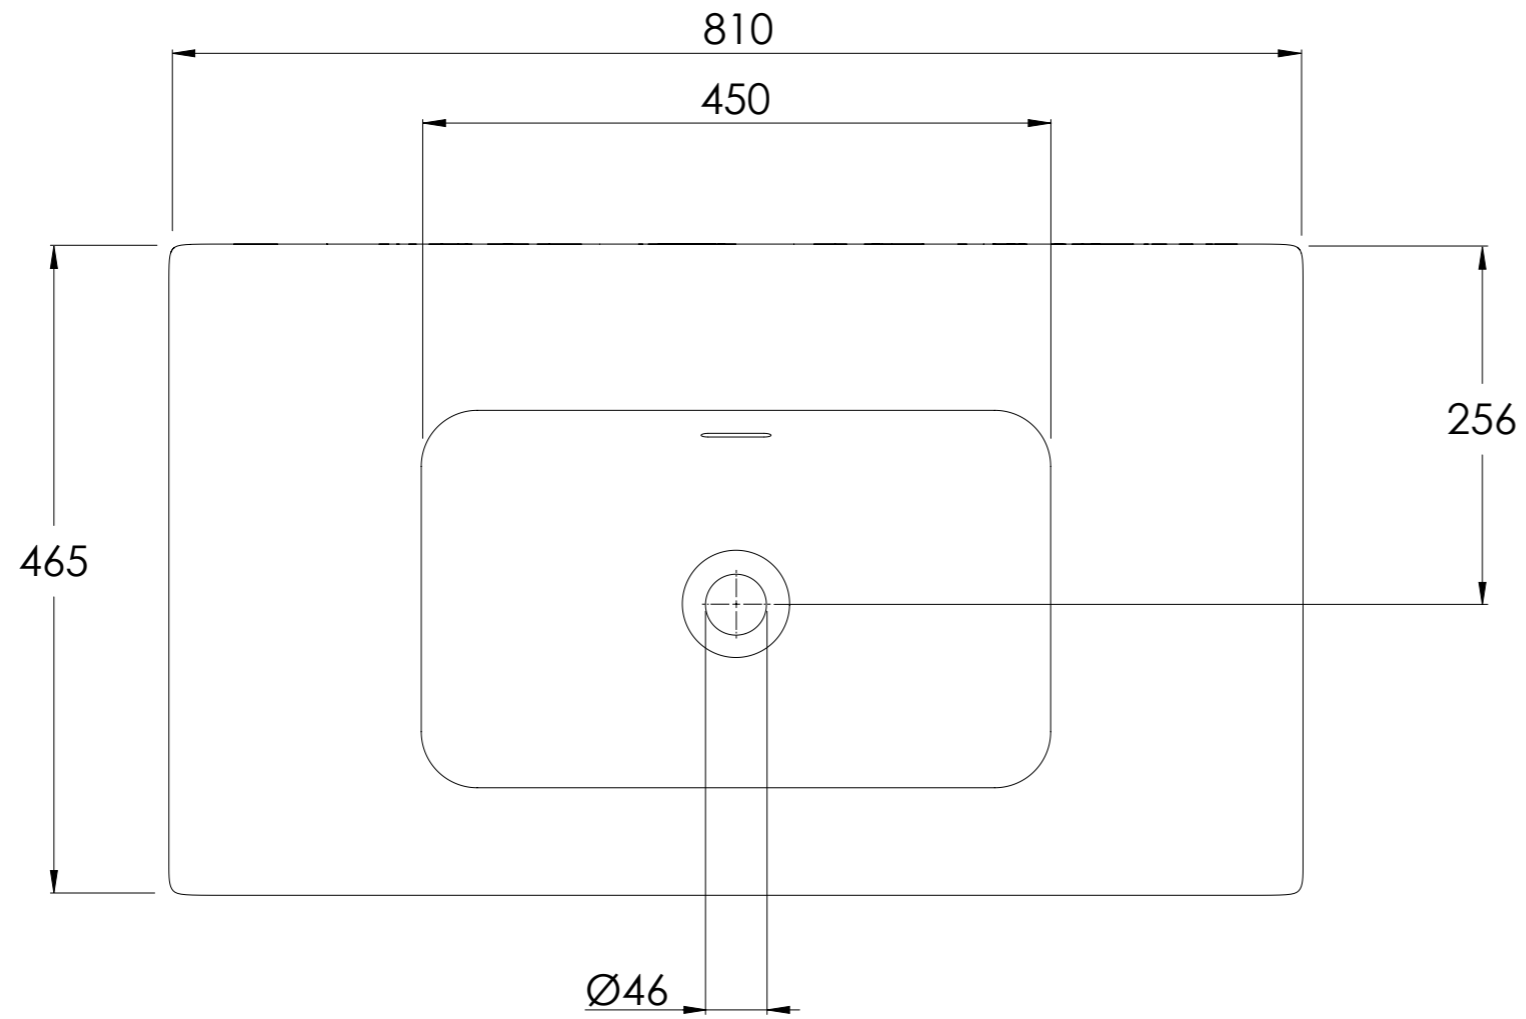

COALBROOK

C09080CW

0 TAP HOLE COUNTERTOP BASIN
GLOSS WHITE CERAMIC - 810x465mm

DATE: 03/02/26

REVISION: A

SECTION: A-A