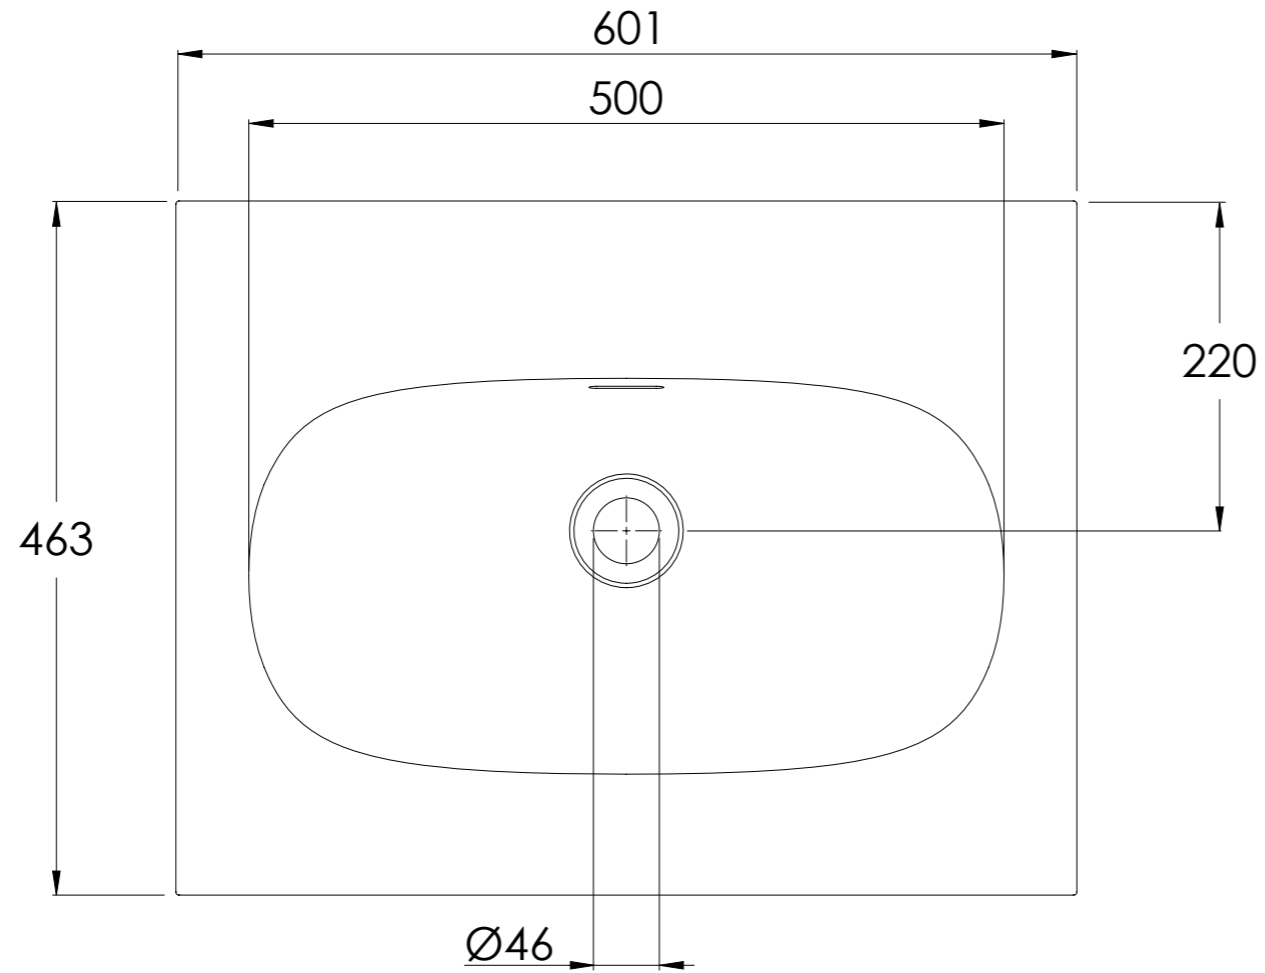

COALBROOK

CO9060MW

0 TAP HOLE COUNTERTOP BASIN
MINERAL MARBLE - 601x463mm

DATE: 29/01/26

REVISION: A

SECTION: A-A