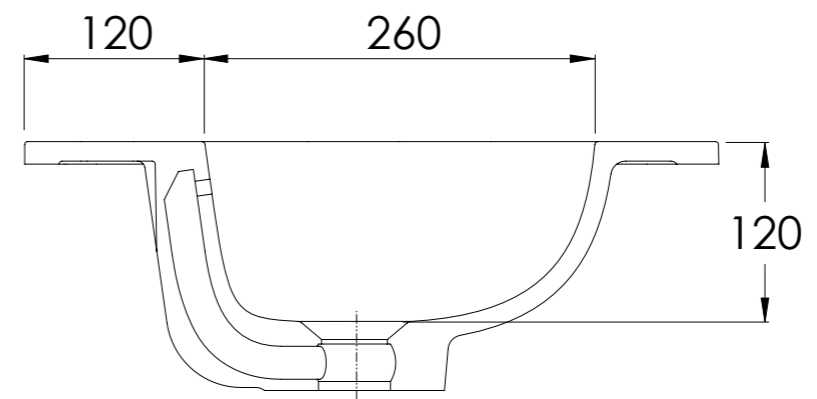

COALBROOK

CO9060MW

0 TAP HOLE COUNTERTOP BASIN
MINERAL MARBLE - 601x463mm

DATE: 29/01/26

REVISION: A

SECTION: A-A