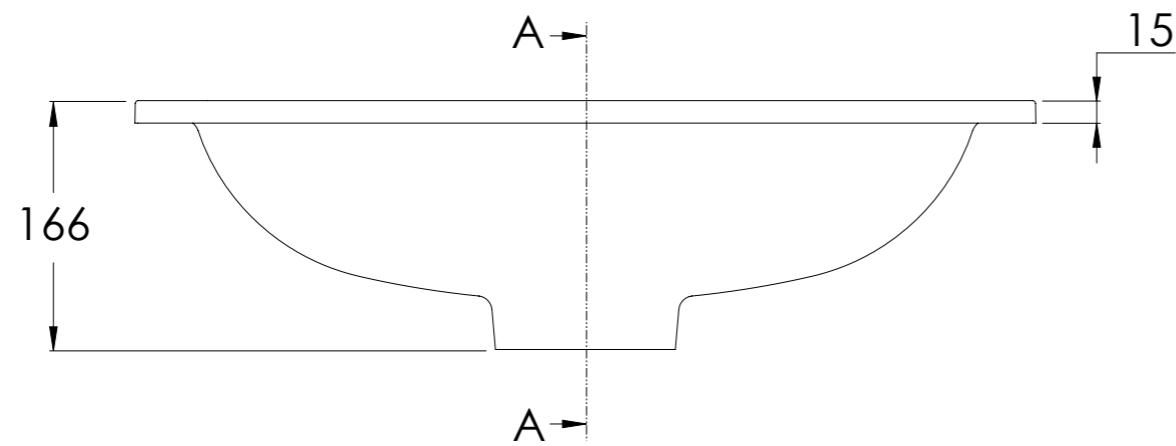

COALBROOK

CO9060MW

0 TAP HOLE COUNTERTOP BASIN
MINERAL MARBLE - 601x463mm

DATE: 29/01/26

REVISION: A

SECTION: A-A