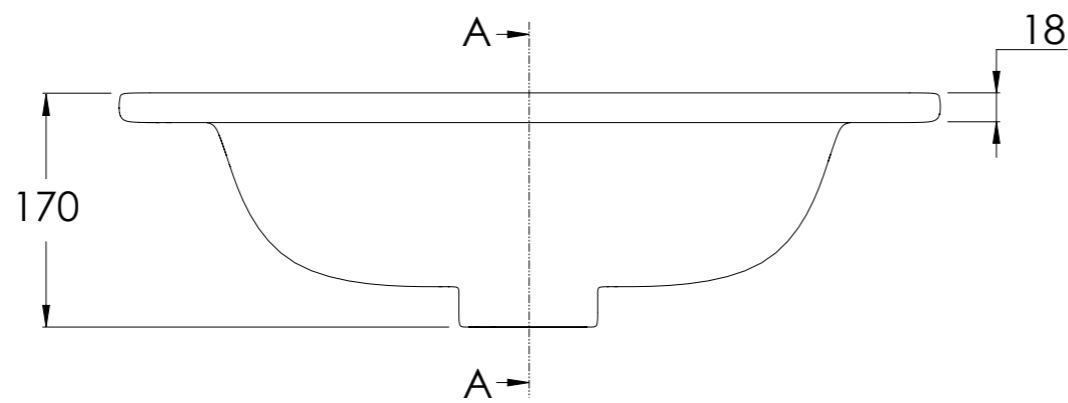

COALBROOK

CO9060CW

0 TAP HOLE COUNTERTOP BASIN
GLOSS WHITE CERAMIC - 610x465mm

DATE: 03/02/26

REVISION: A

SECTION: A-A