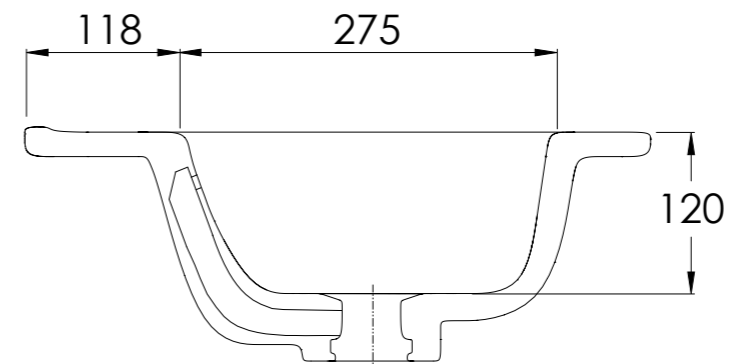

COALBROOK

CO9060CW

0 TAP HOLE COUNTERTOP BASIN
GLOSS WHITE CERAMIC - 610x465mm

DATE: 03/02/26

REVISION: A

SECTION: A-A