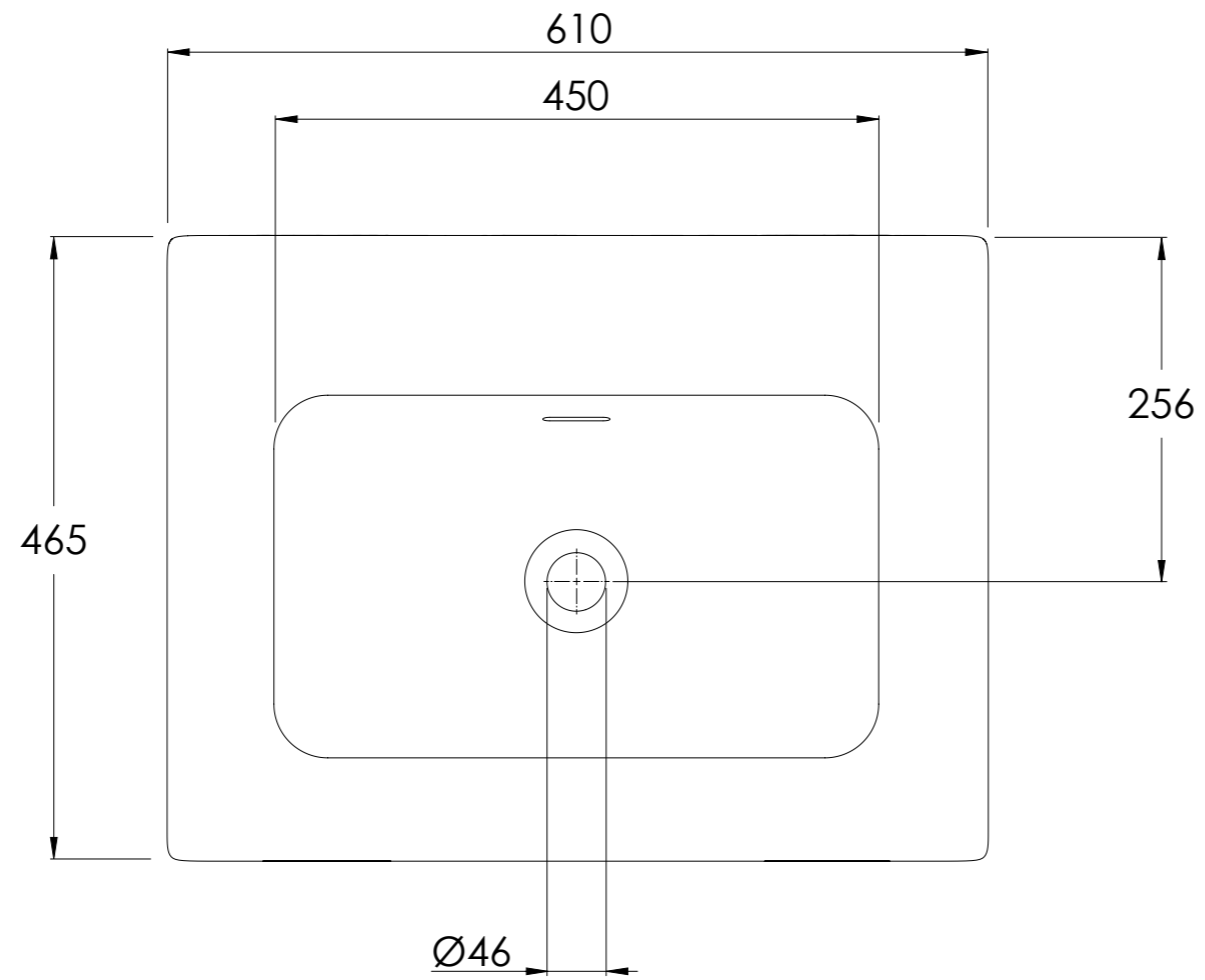

COALBROOK

CO9060CW

0 TAP HOLE COUNTERTOP BASIN
GLOSS WHITE CERAMIC - 610x465mm

DATE: 03/02/26

REVISION: A

SECTION: A-A