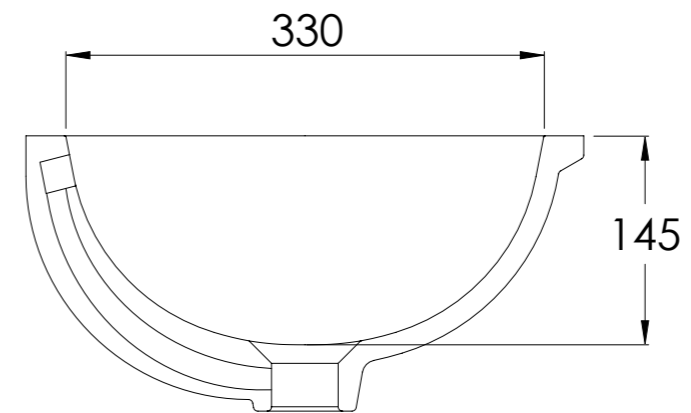

COALBROOK

C09055CW

UNDERMOUNT BASIN

GLOSS WHITE CERAMIC - 545x385mm

DATE: 28/04/26

REVISION: A

SECTION: A-A