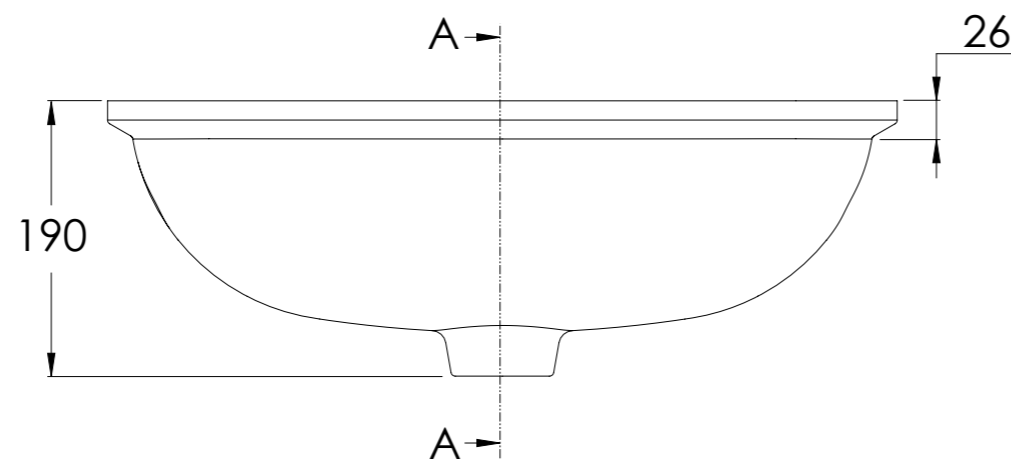

COALBROOK

C09055CW

UNDERMOUNT BASIN

GLOSS WHITE CERAMIC - 545x385mm

DATE: 28/04/26

REVISION: A

SECTION: A-A