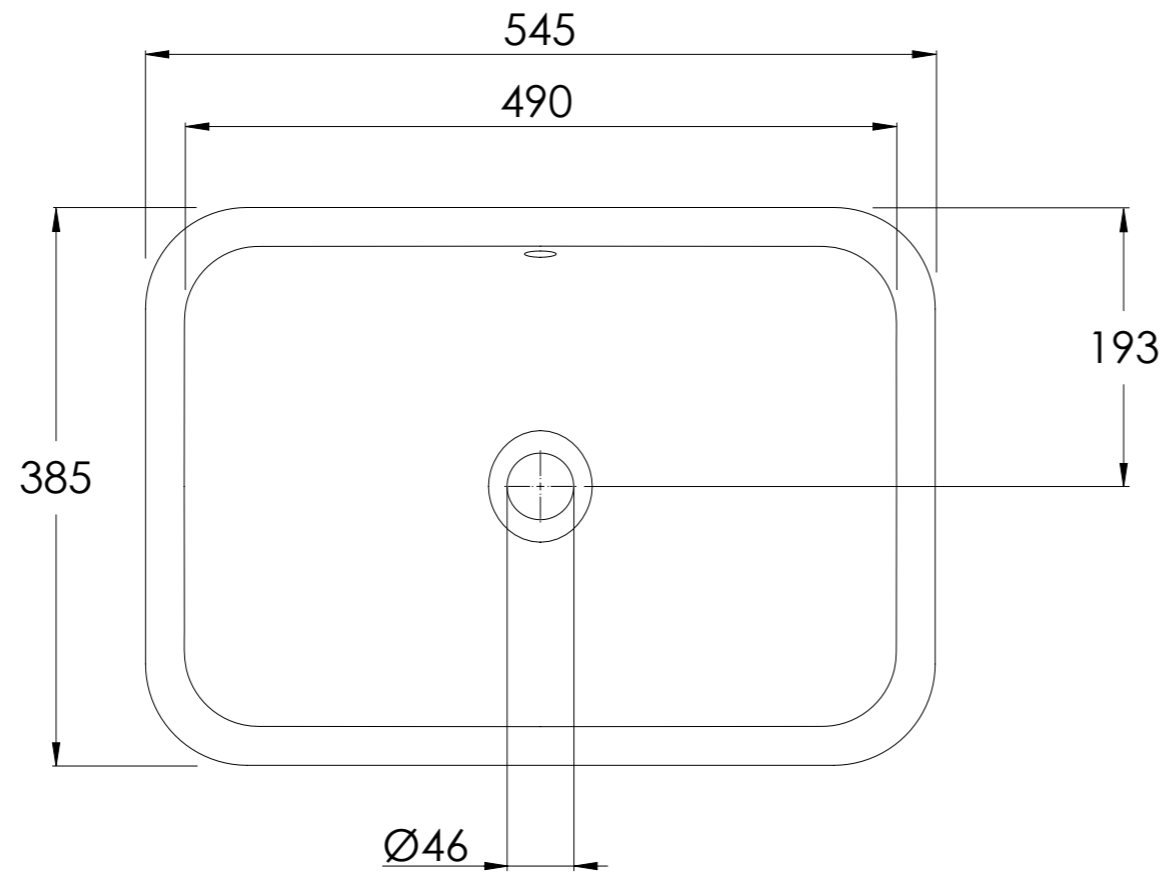

COALBROOK

C09055CW

UNDERMOUNT BASIN

GLOSS WHITE CERAMIC - 545x385mm

DATE: 28/04/26

REVISION: A

SECTION: A-A