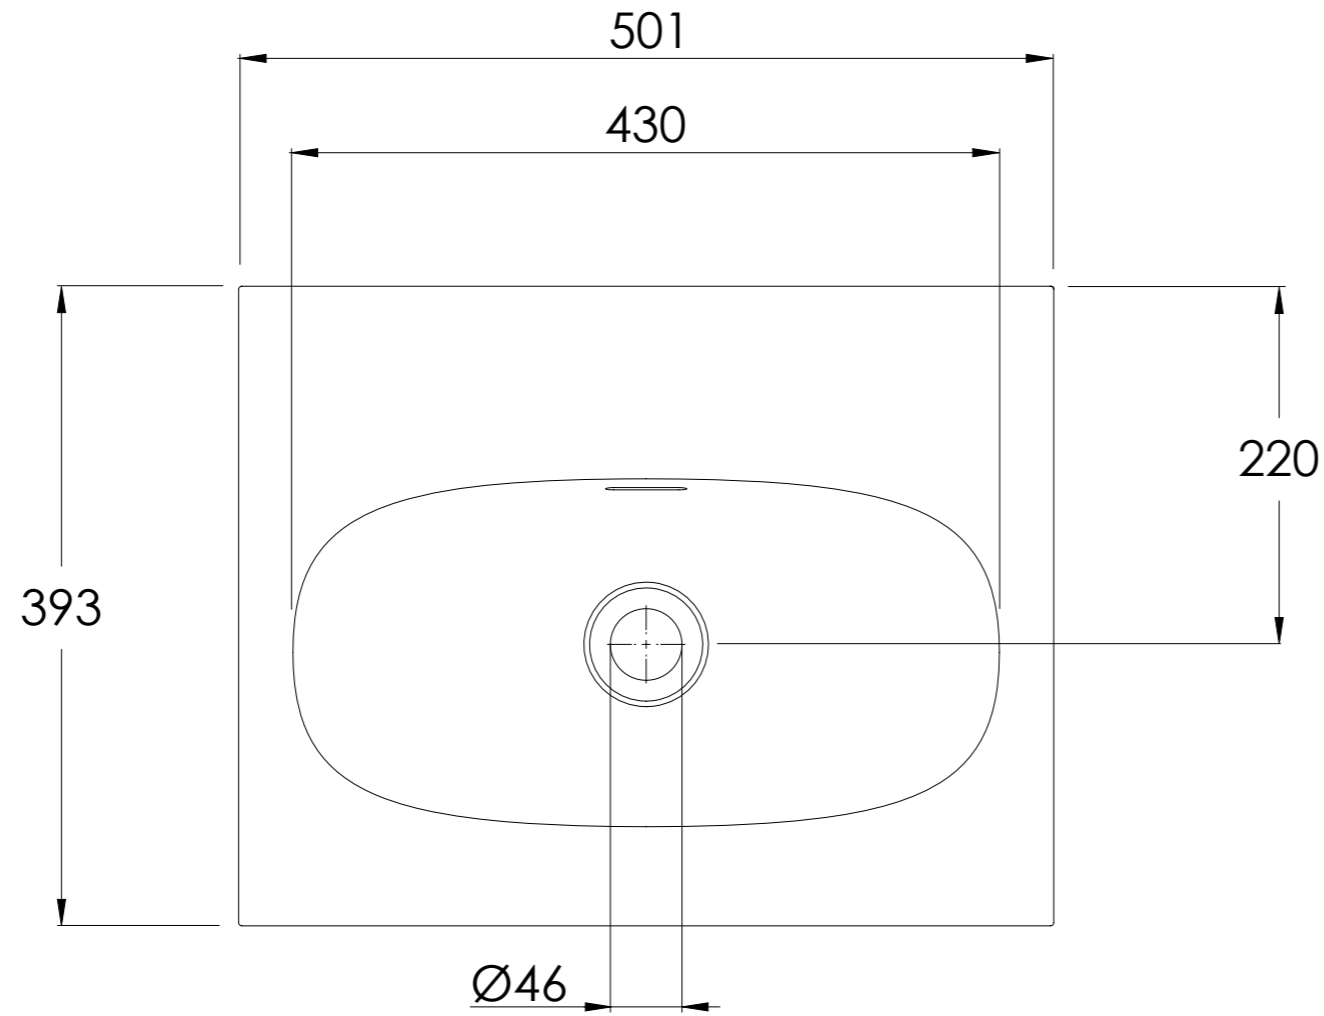

COALBROOK

CO9050MW

0 TAP HOLE COUNTERTOP BASIN
MINERAL MARBLE - 501x393mm

DATE: 29/01/26

REVISION: A

SECTION: A-A