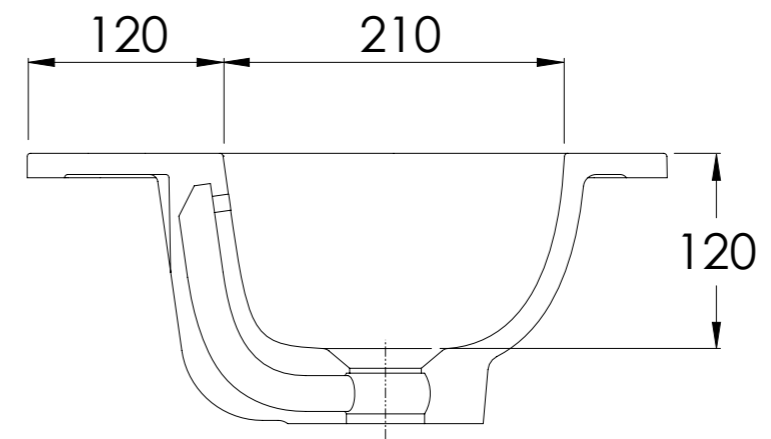

COALBROOK

CO9050MW

0 TAP HOLE COUNTERTOP BASIN
MINERAL MARBLE - 501x393mm

DATE: 29/01/26

REVISION: A

SECTION: A-A