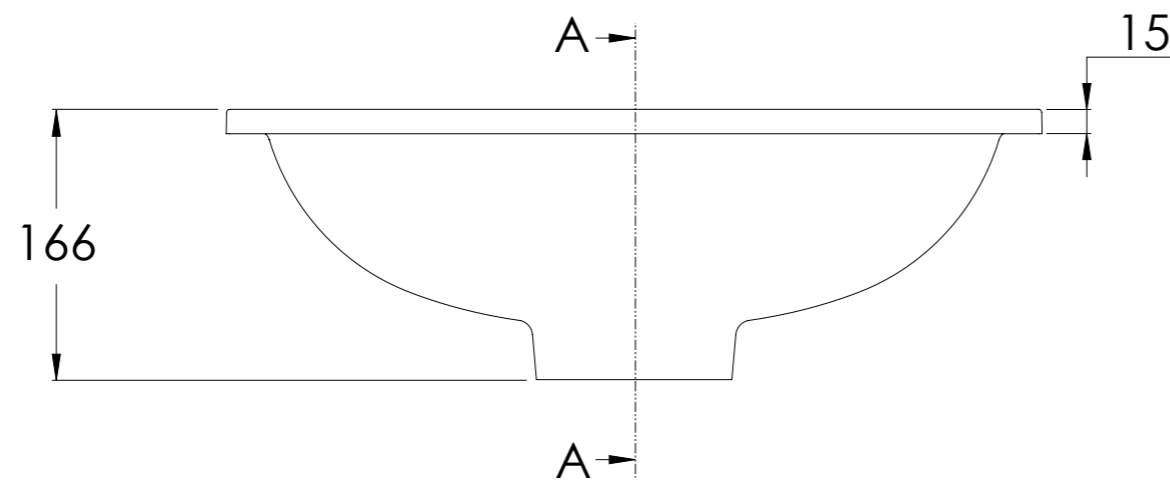

COALBROOK

CO9050MW

0 TAP HOLE COUNTERTOP BASIN
MINERAL MARBLE - 501x393mm

DATE: 29/01/26

REVISION: A

SECTION: A-A