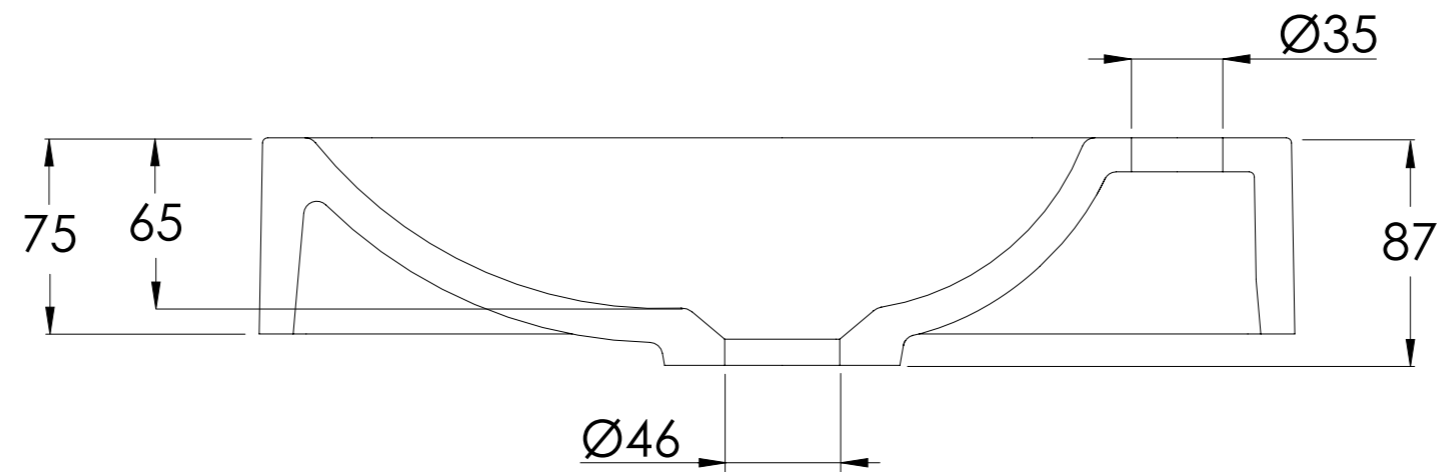

COALBROOK

CO904RMW

1 TAP HOLE CLOAKROOM BASIN  
FLOAT - MINERAL MARBLE - 396x218mm

DATE: 19/05/26

REVISION: A

SECTION: A-A