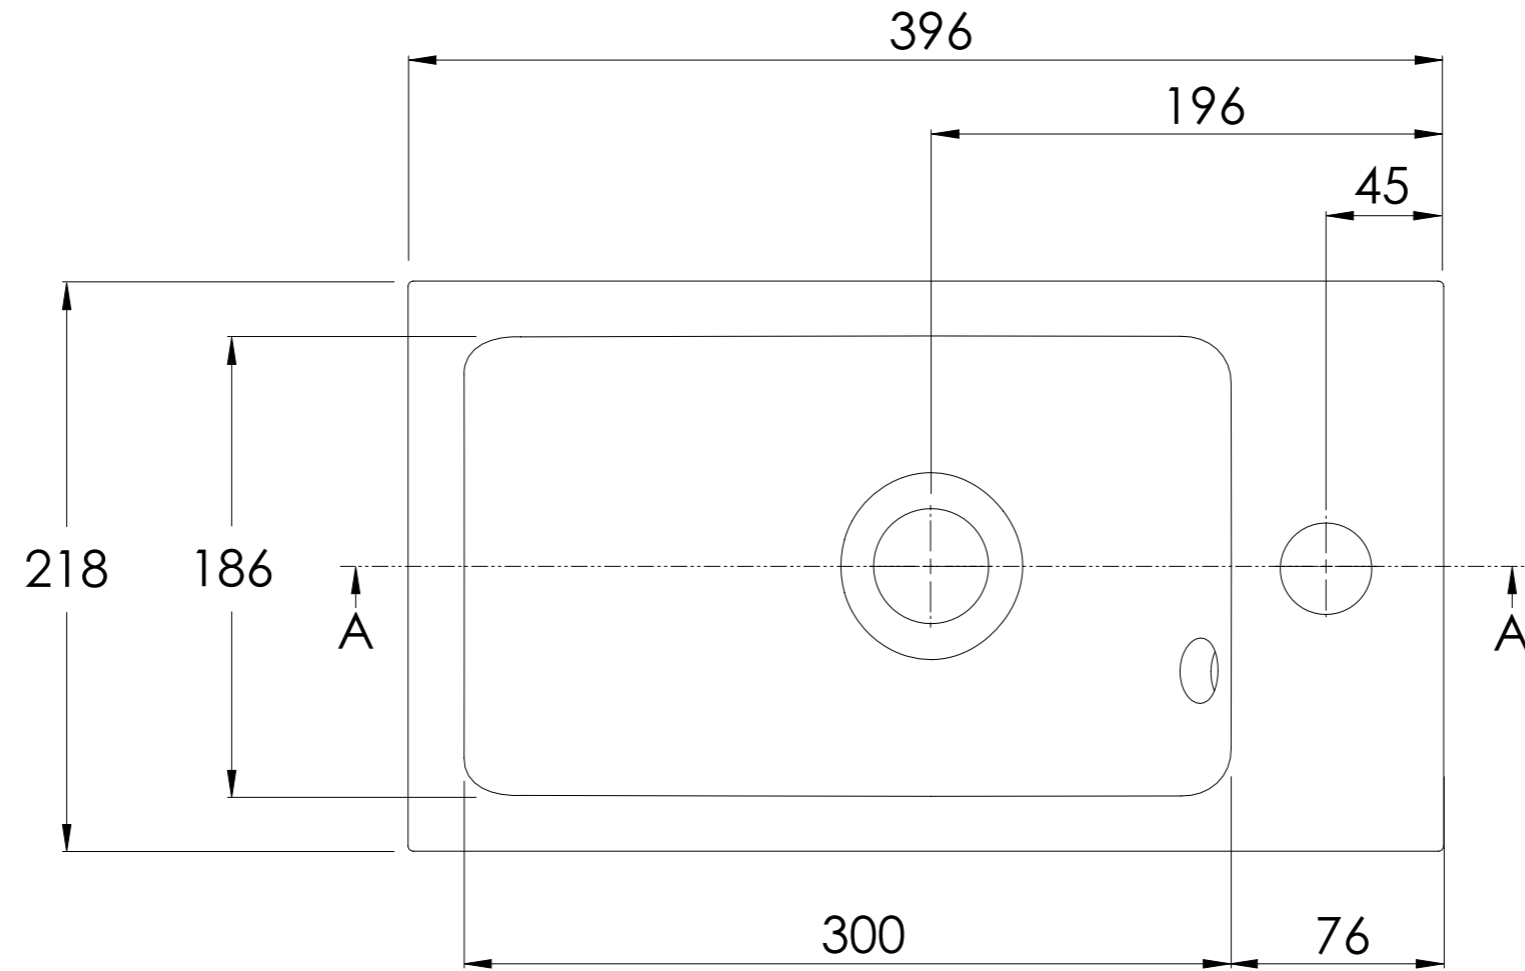

COALBROOK

CO904RMW

1 TAP HOLE CLOAKROOM BASIN  
FLOAT - MINERAL MARBLE - 396x218mm

DATE: 19/05/26

REVISION: A

SECTION: A-A