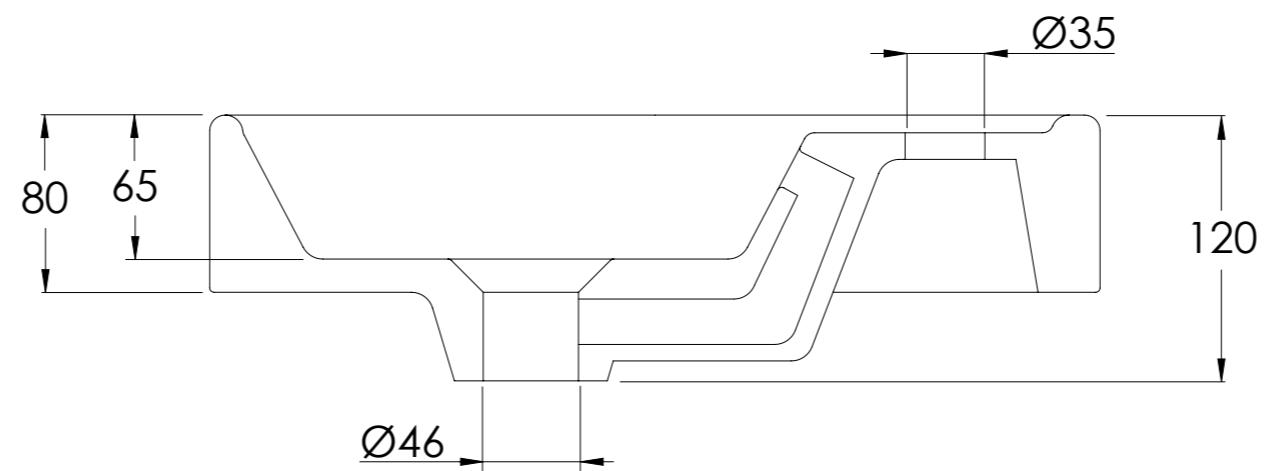

COALBROOK

C09041CW

1 TAP HOLE CLOAKROOM BASIN  
PORT - WHITE CERAMIC - 402x221mm

DATE: 03/02/26

REVISION: A

SECTION: A-A