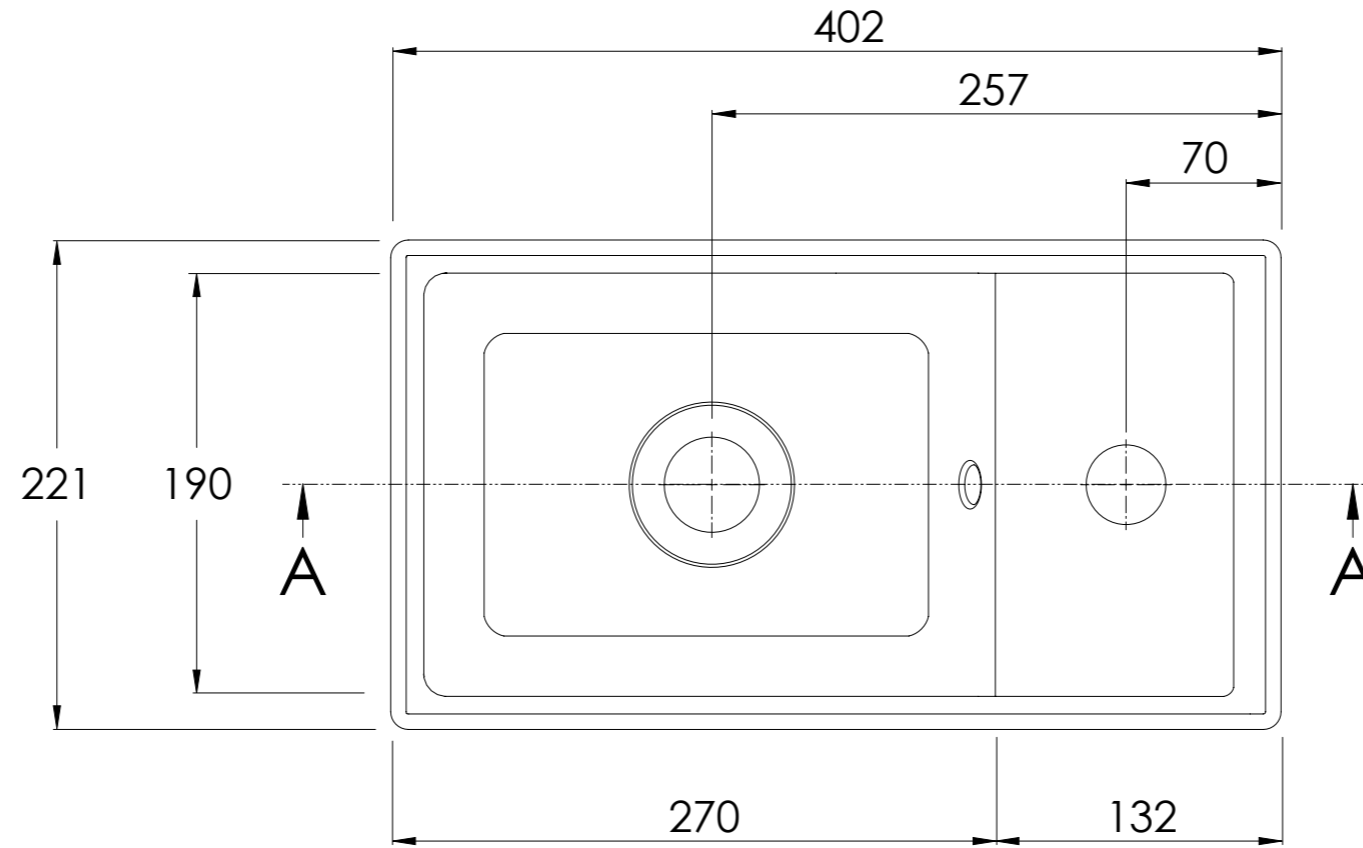

COALBROOK

C09041CW

1 TAP HOLE CLOAKROOM BASIN  
PORT - WHITE CERAMIC - 402x221mm

DATE: 03/02/26

REVISION: A

SECTION: A-A