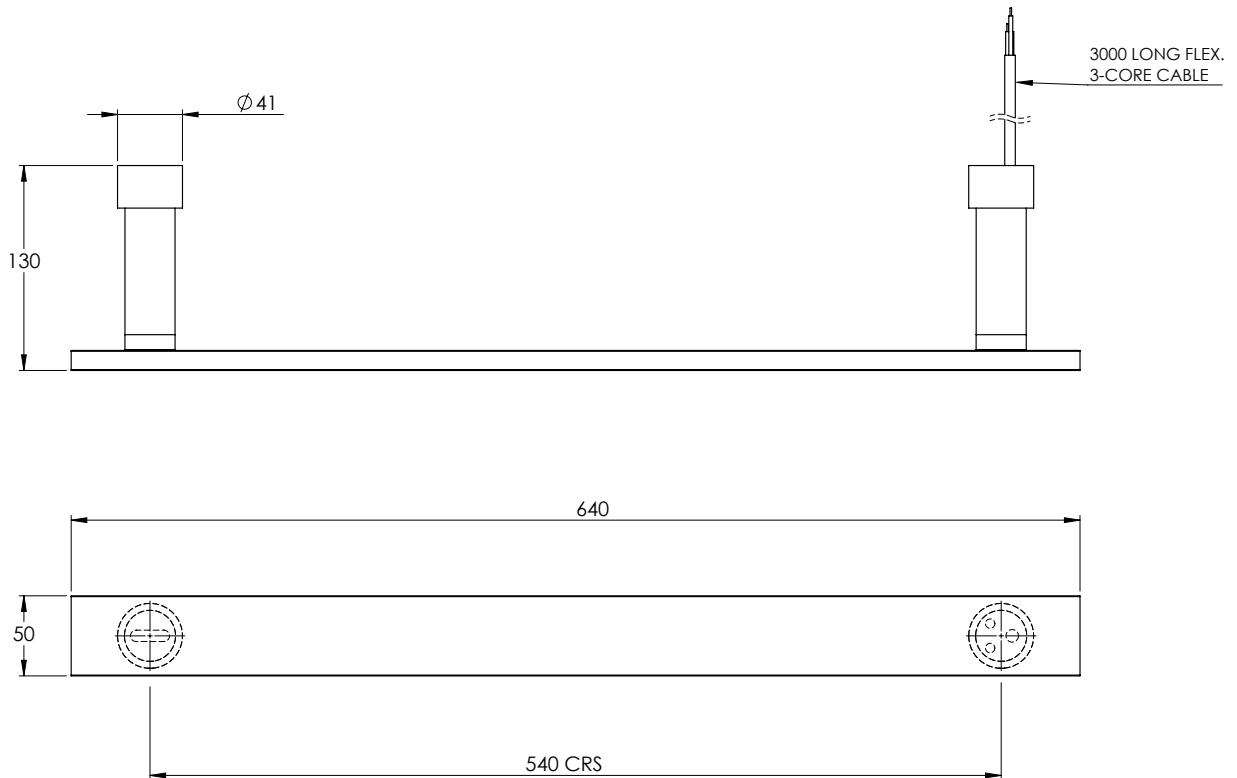

COALBROOK

C08002

FLOATING ELECTRIC RAIL - FLAT

DATE: 31/10/22

REVISION: A

VOLTAGE: 230V - 50Hz

WATTAGE: 15W

IP RATING: IPX6

COALBROOK FLOATING ELECTRIC RAILS CAN BE USED IN BOTH SINGLE AND MULTIPLE CONFIGURATIONS AND MUST BE WIRED IN PARALLEL. PRE-WIRING TO A SUITABLE JUNCTION BOX WILL BE REQUIRED.

ELECTRICAL INSTALLATION MUST BE CARRIED OUT IN COMPLIANCE WITH LOCAL WIRING REGULATIONS.

DIMENSIONS IN MILLIMETRES

WHILST EVERY EFFORT IS MADE TO ENSURE THE ACCURACY OF THESE DATA SHEETS THEY ARE SUBJECT TO CHANGE WITHOUT NOTICE AS PART OF THE COMPANY'S PRODUCT DEVELOPMENT PROCESS