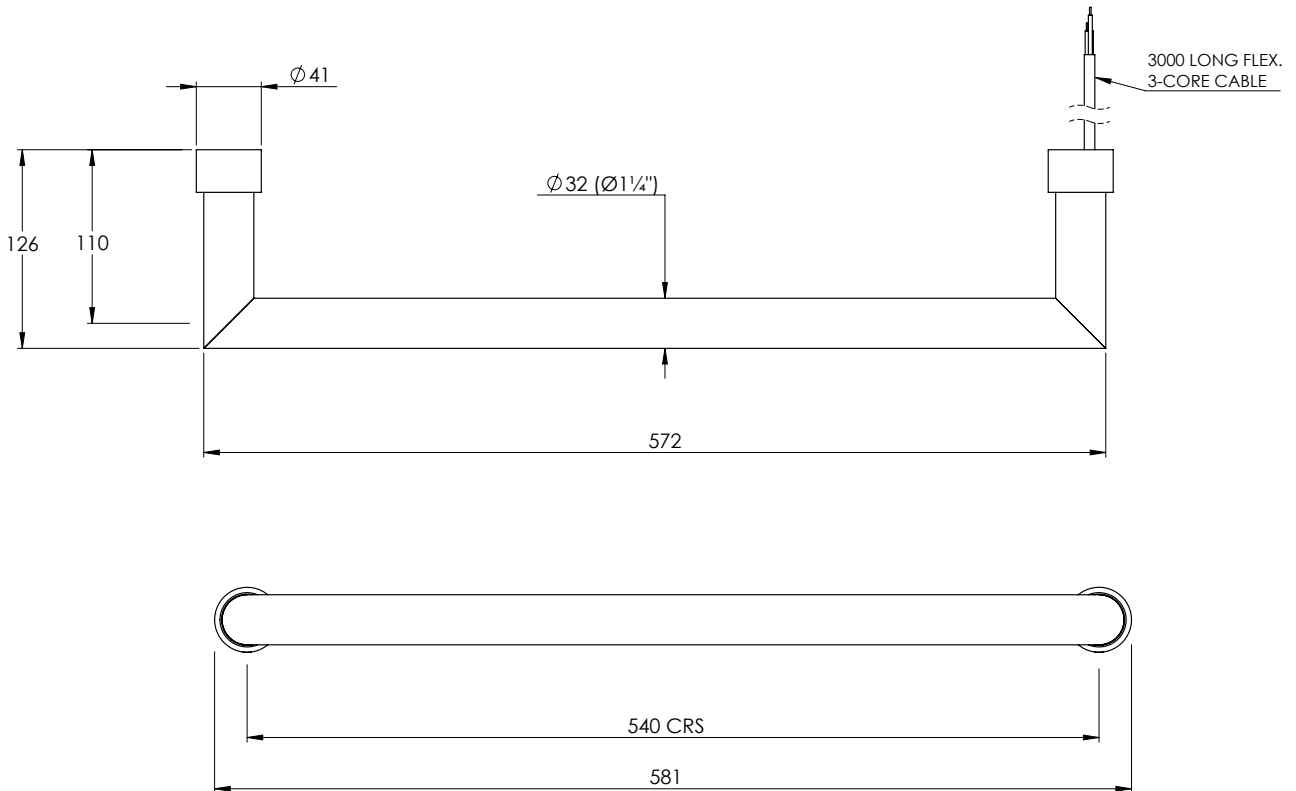

COALBROOK

C08001

FLOATING ELECTRIC RAIL - ROUND

DATE: 31/10/22

REVISION: A

VOLTAGE: 230V - 50Hz

WATTAGE: 15W

IP RATING: IPX6

COALBROOK FLOATING ELECTRIC RAILS CAN BE USED IN BOTH SINGLE AND MULTIPLE CONFIGURATIONS AND MUST BE WIRED IN PARALLEL. PRE-WIRING TO A SUITABLE JUNCTION BOX WILL BE REQUIRED.

ELECTRICAL INSTALLATION MUST BE CARRIED OUT IN COMPLIANCE WITH LOCAL WIRING REGULATIONS.

DIMENSIONS IN MILLIMETRES

WHILST EVERY EFFORT IS MADE TO ENSURE THE ACCURACY OF THESE DATA SHEETS THEY ARE SUBJECT TO CHANGE WITHOUT NOTICE AS PART OF THE COMPANY'S PRODUCT DEVELOPMENT PROCESS