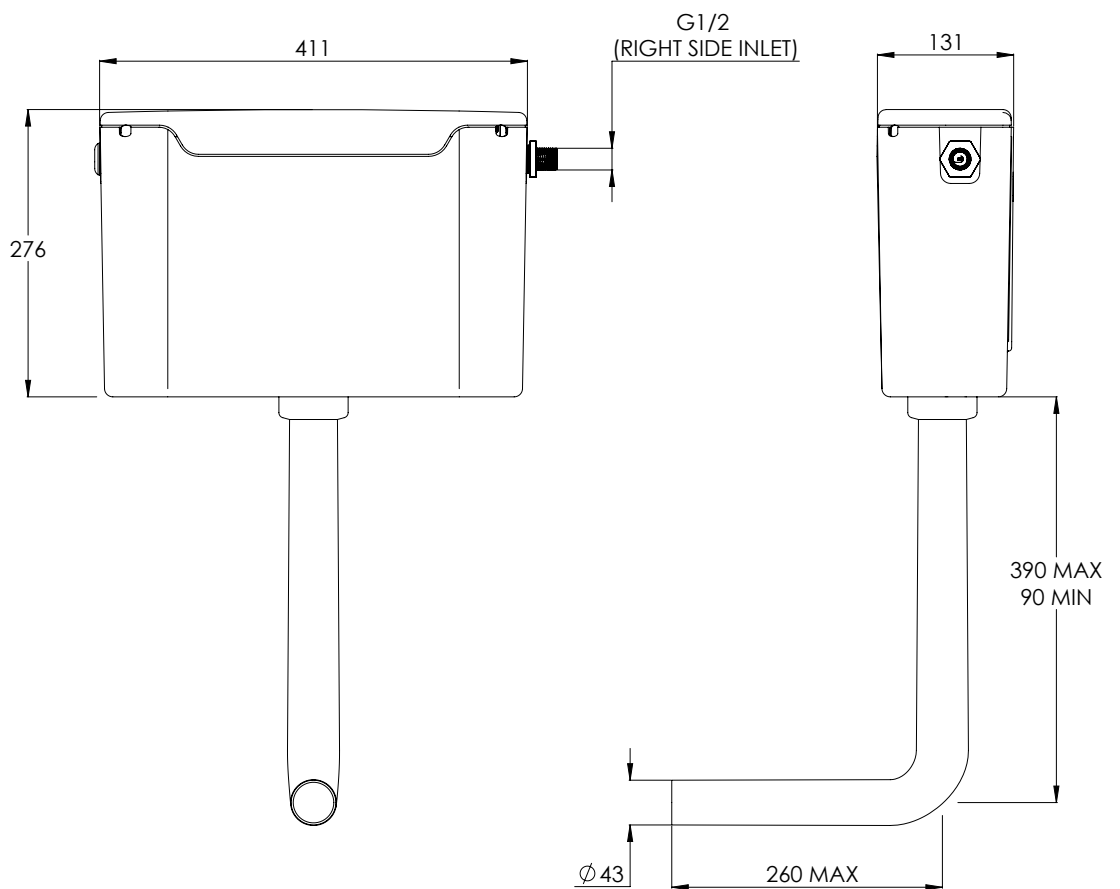

COALBROOK

C07200

DUAL FLUSH CISTERN - 6/4L

DATE: 06/01/2023

REVISION: A

  
SEE PAGE 2.  
FOR  
BUTTON DETAILS

- 6/4 LITRE DUAL FLUSH

- TOP ACCESS

- AIR TUBES ENABLE BUTTON TO BE INSTALLED UP TO 250MM AWAY FROM CISTERN

DIMENSIONS IN MILLIMETRES

WHILST EVERY EFFORT IS MADE TO ENSURE THE ACCURACY OF THESE DATA SHEETS THEY ARE SUBJECT TO CHANGE WITHOUT NOTICE AS PART OF THE COMPANY'S PRODUCT DEVELOPMENT PROCESS

**COALBROOK**

**C07050**

**FLUSH BUTTON**

DATE: 06/01/2023

REVISION: A

**10 - 29mm Furniture**

**29 - 48mm Furniture**

For dual flush applications the air tubes must be fitted in the following orientation.

**FULL FLUSH**  
Attach Clear Air Tube

**PARTIAL FLUSH**  
Attach Green Air Tube

DIMENSIONS IN MILLIMETRES

WHILST EVERY EFFORT IS MADE TO ENSURE THE ACCURACY OF THESE DATA SHEETS THEY ARE SUBJECT TO CHANGE WITHOUT NOTICE AS PART OF THE COMPANY'S PRODUCT DEVELOPMENT PROCESS