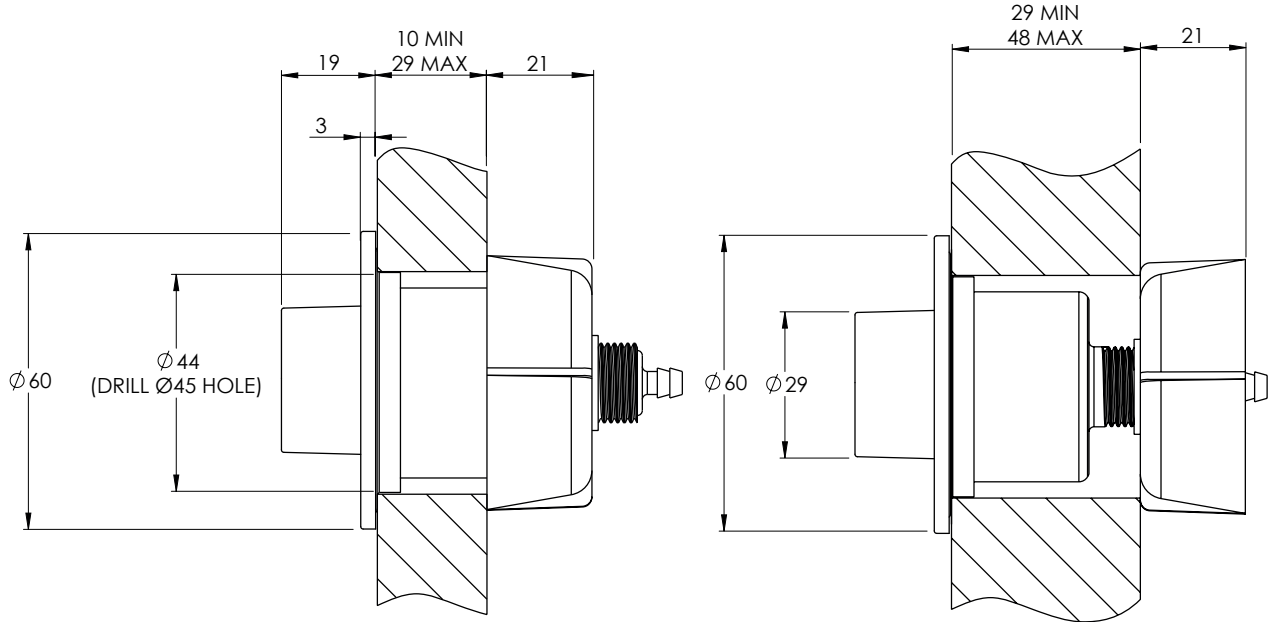

COALBROOK

C07200

DUAL FLUSH CISTERN - 6/4L

DATE: 06/01/2023

REVISION: A

  
SEE PAGE 2.  
FOR  
BUTTON DETAILS

- 6/4 LITRE DUAL FLUSH

- TOP ACCESS

- AIR TUBES ENABLE BUTTON TO BE INSTALLED UP TO 250MM AWAY FROM CISTERN

DIMENSIONS IN MILLIMETRES

WHILST EVERY EFFORT IS MADE TO ENSURE THE ACCURACY OF THESE DATA SHEETS THEY ARE SUBJECT TO CHANGE WITHOUT NOTICE AS PART OF THE COMPANY'S PRODUCT DEVELOPMENT PROCESS

**COALBROOK**

**C07050**

**FLUSH BUTTON**

DATE: 06/01/2023

REVISION: A

**10 - 29mm Furniture**

**29 - 48mm Furniture**

For dual flush applications the air tubes must be fitted in the following orientation.

**FULL FLUSH**  
Attach Clear Air Tube

**PARTIAL FLUSH**  
Attach Green Air Tube

DIMENSIONS IN MILLIMETRES

WHILST EVERY EFFORT IS MADE TO ENSURE THE ACCURACY OF THESE DATA SHEETS THEY ARE SUBJECT TO CHANGE WITHOUT NOTICE AS PART OF THE COMPANY'S PRODUCT DEVELOPMENT PROCESS