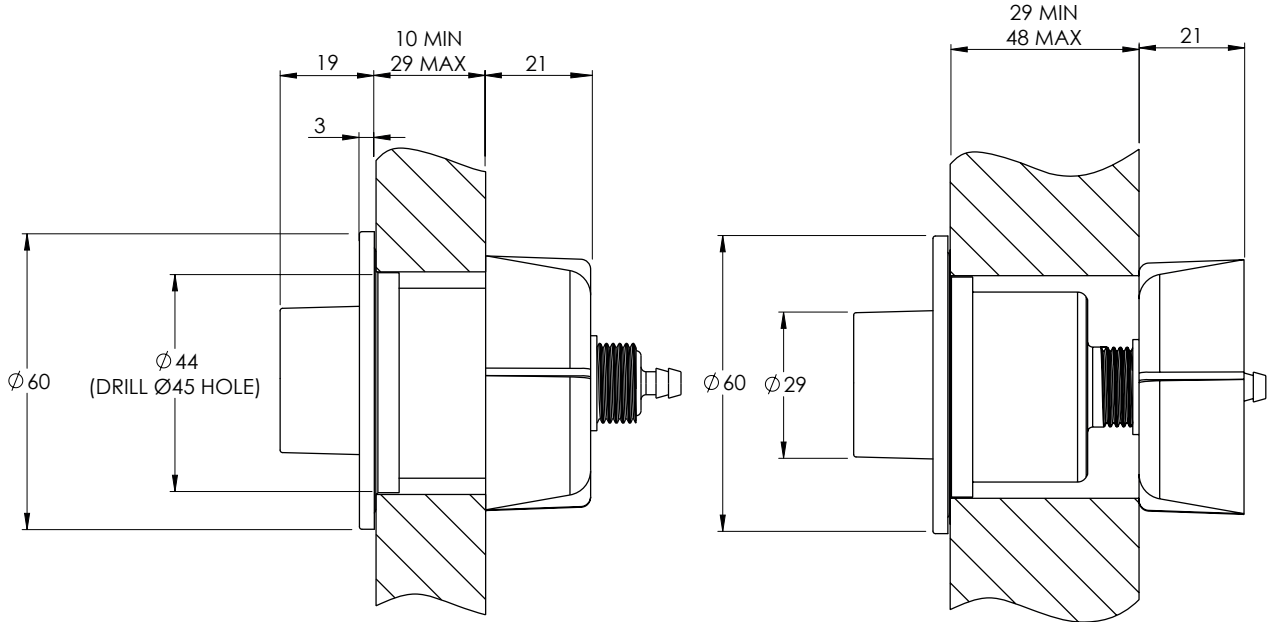

COALBROOK

C07100

SINGLE FLUSH CISTERN - 6L

DATE: 06/01/2023

REVISION: A

SEE PAGE 2.
FOR
BUTTON DETAILS

- 6 LITRE FLUSH
- TOP ACCESS
- AIR TUBES ENABLE BUTTON TO BE INSTALLED UP TO 250MM AWAY FROM CISTERN

DIMENSIONS IN MILLIMETRES

COALBROOK

C07050

FLUSH BUTTON

DATE: 06/01/2023

REVISION: A

10 - 29mm Furniture

29 - 48mm Furniture

DIMENSIONS IN MILLIMETRES