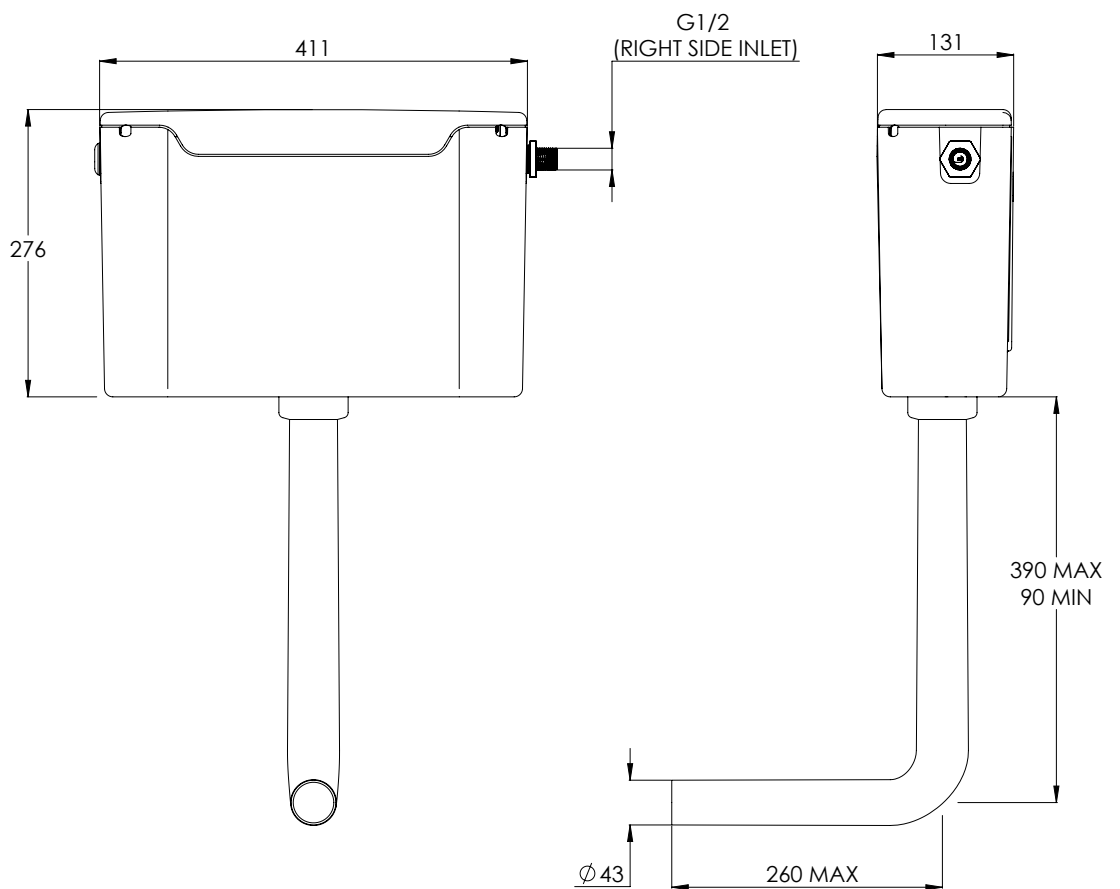

COALBROOK

C07100

SINGLE FLUSH CISTERN - 6L

DATE: 06/01/2023

REVISION: A

SEE PAGE 2.
FOR
BUTTON DETAILS

- 6 LITRE FLUSH
- TOP ACCESS
- AIR TUBES ENABLE BUTTON TO BE INSTALLED UP TO 250MM AWAY FROM CISTERN

DIMENSIONS IN MILLIMETRES

COALBROOK

C07050

FLUSH BUTTON

DATE: 06/01/2023

REVISION: A

10 - 29mm Furniture

29 - 48mm Furniture

DIMENSIONS IN MILLIMETRES