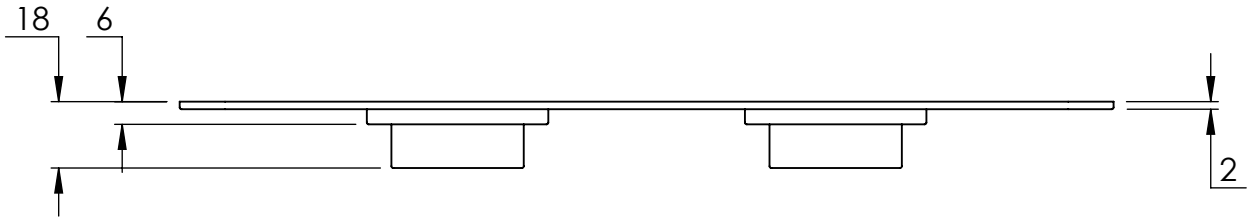

COALBROOK

C07021

FLUSH PLATE (DOTS)

DATE: 10/02/2022

REVISION: A

COMPATIBLE WITH ALCADRAIN PRE-WALL INSTALLATION SYSTEMS

(SEE INSTALLATION GUIDE FOR RECOMMENDED WALL THICKNESS)

DIMENSIONS IN MILLIMETRES