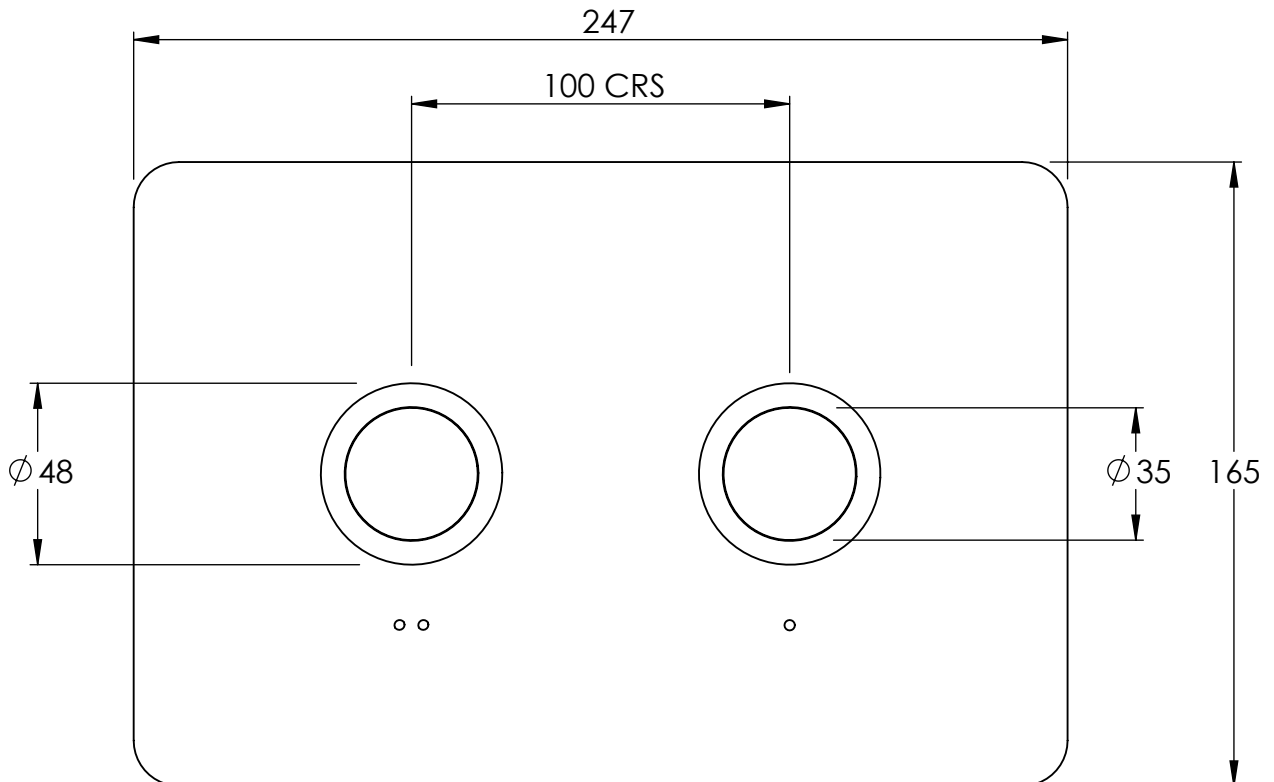

COALBROOK

C07021

FLUSH PLATE (DOTS)

DATE: 10/02/2022

REVISION: A

COMPATIBLE WITH ALCADRAIN PRE-WALL INSTALLATION SYSTEMS

(SEE INSTALLATION GUIDE FOR RECOMMENDED WALL THICKNESS)

DIMENSIONS IN MILLIMETRES