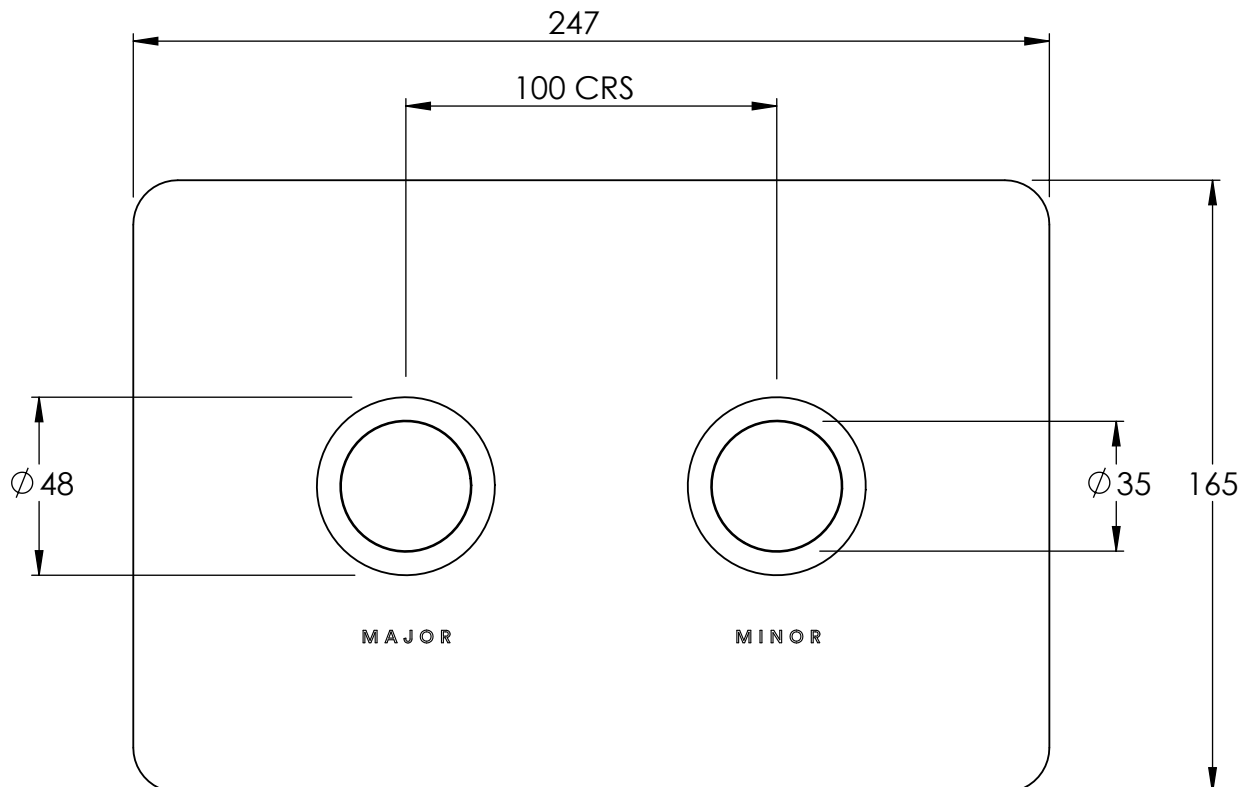

**COALBROOK**

**CO7020**

FLUSH PLATE (MAJOR / MINOR)

DATE: 10/02/2022

REVISION: A

COMPATIBLE WITH ALCADRAIN PRE-WALL INSTALLATION SYSTEMS

(SEE INSTALLATION GUIDE FOR RECOMMENDED WALL THICKNESS)

DIMENSIONS IN MILLIMETRES