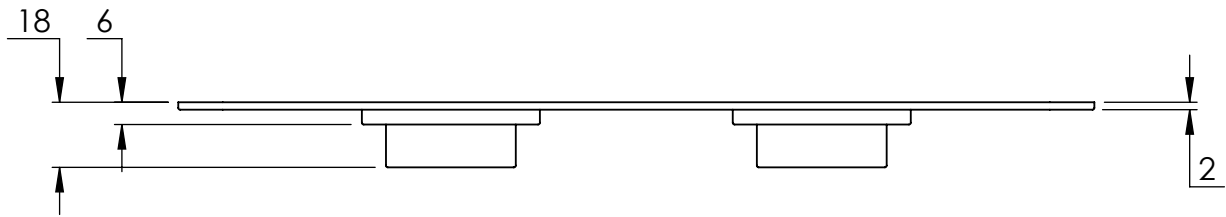

**COALBROOK**

**CO7020**

FLUSH PLATE (MAJOR / MINOR)

DATE: 10/02/2022

REVISION: A

COMPATIBLE WITH ALCADRAIN PRE-WALL INSTALLATION SYSTEMS

(SEE INSTALLATION GUIDE FOR RECOMMENDED WALL THICKNESS)

DIMENSIONS IN MILLIMETRES