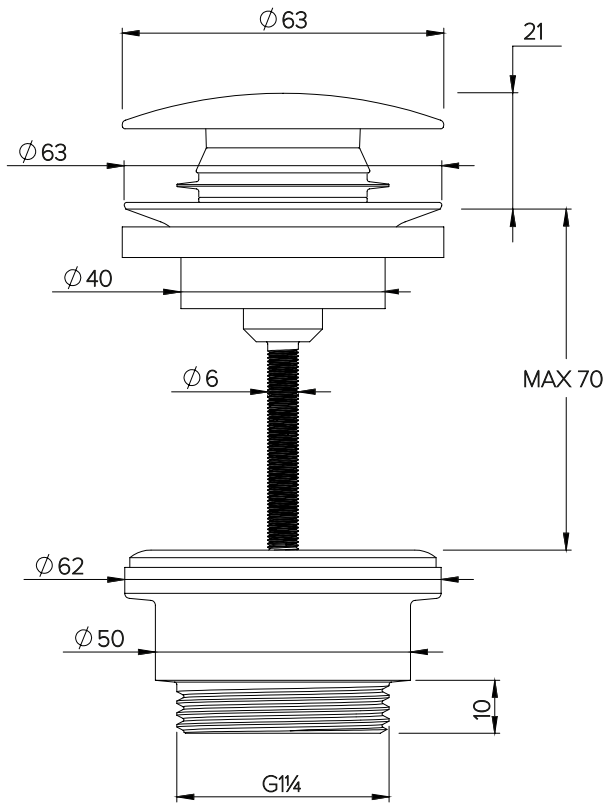

SPECIFICATION DIAGRAM (mm)

COALBROOK

www.coalbrookuk.co.uk | info@coalbrookuk.co.uk