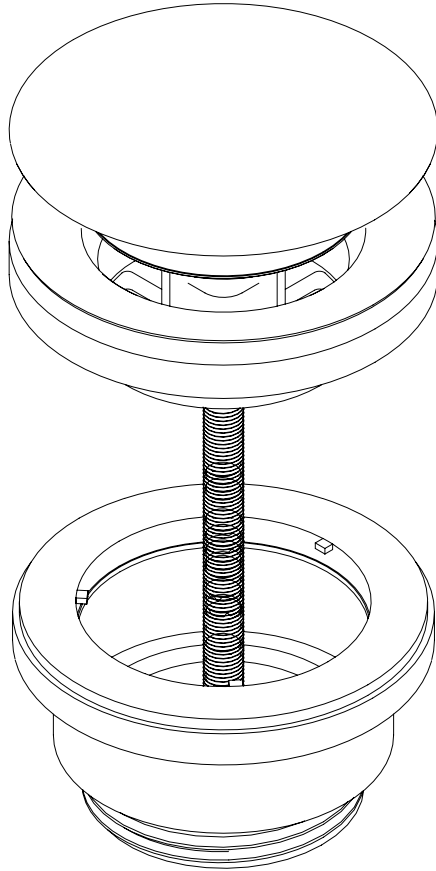

COALBROOK

WASTE INSTALLATION

CO5002

WASTE INSTALLATION DIAGRAM (STEPS 1 - 4)

COALBROOK

www.coalbrookuk.co.uk | info@coalbrookuk.co.uk

WASTE INSTALLATION INSTRUCTIONS (STEPS 1 - 4)

1. Locate the rubber and plastic washer into the recess on the top face of the waste body (A).
Ensure that the rubber washer is in contact with the mounting surface.
2. The hole in the basin needs to be between $\text{Ø}43$ - $\text{Ø}48$. From below push the waste assembly up under the hole in the basin, and hold in place (B).
3. Slide the flange washer over the tail of the waste flange and locate the assembly into the waste hole (C).
4. Fix the waste assembly in place using the fixing screw provided (D).

COALBROOK

www.coalbrookuk.co.uk | info@coalbrookuk.co.uk

WASTE INSTALLATION DIAGRAM (STEPS 5 - 7)

COALBROOK

www.coalbrookuk.co.uk | info@coalbrookuk.co.uk

WASTE INSTALLATION INSTRUCTIONS (STEPS 5 - 7)

5. There are two bounce cores supplied with the basin waste: bounce core 'A' is for 'click-clack' wastes and bounce core 'B' is for an always open waste. Install the required bounce core into the waste flange (E).
6. Screw the cap onto the bounce core (F).
7. Make the waste connection using the bottle trap or sewage pipe. Check for leaks before concealing pipework.