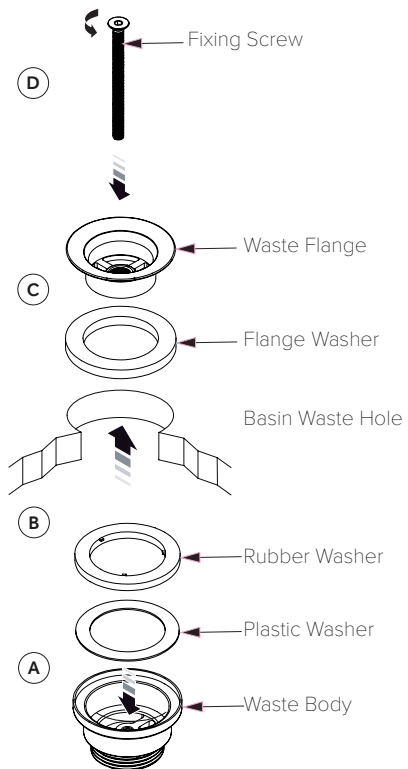

COALBROOK

WASTE INSTALLATION

CO5002

WASTE INSTALLATION DIAGRAM (STEPS 1 - 4)

COALBROOK

www.coalbrookuk.co.uk | info@coalbrookuk.co.uk

WASTE INSTALLATION INSTRUCTIONS (STEPS 1 - 4)

1. Locate the rubber and plastic washer into the recess on the top face of the waste body (A).
Ensure that the rubber washer is in contact with the mounting surface.
2. The hole in the basin needs to be between $\text{Ø}43$ - $\text{Ø}48$. From below push the waste assembly up under the hole in the basin, and hold in place (B).
3. Slide the flange washer over the tail of the waste flange and locate the assembly into the waste hole (C).
4. Fix the waste assembly in place using the fixing screw provided (D).

COALBROOK

www.coalbrookuk.co.uk | info@coalbrookuk.co.uk

WASTE INSTALLATION DIAGRAM (STEPS 5 - 7)

COALBROOK

www.coalbrookuk.co.uk | info@coalbrookuk.co.uk

WASTE INSTALLATION INSTRUCTIONS (STEPS 5 - 7)

5. There are two bounce cores supplied with the basin waste: bounce core 'A' is for 'click-clack' wastes and bounce core 'B' is for an always open waste. Install the required bounce core into the waste flange (E).
6. Screw the cap onto the bounce core (F).
7. Make the waste connection using the bottle trap or sewage pipe. Check for leaks before concealing pipework.