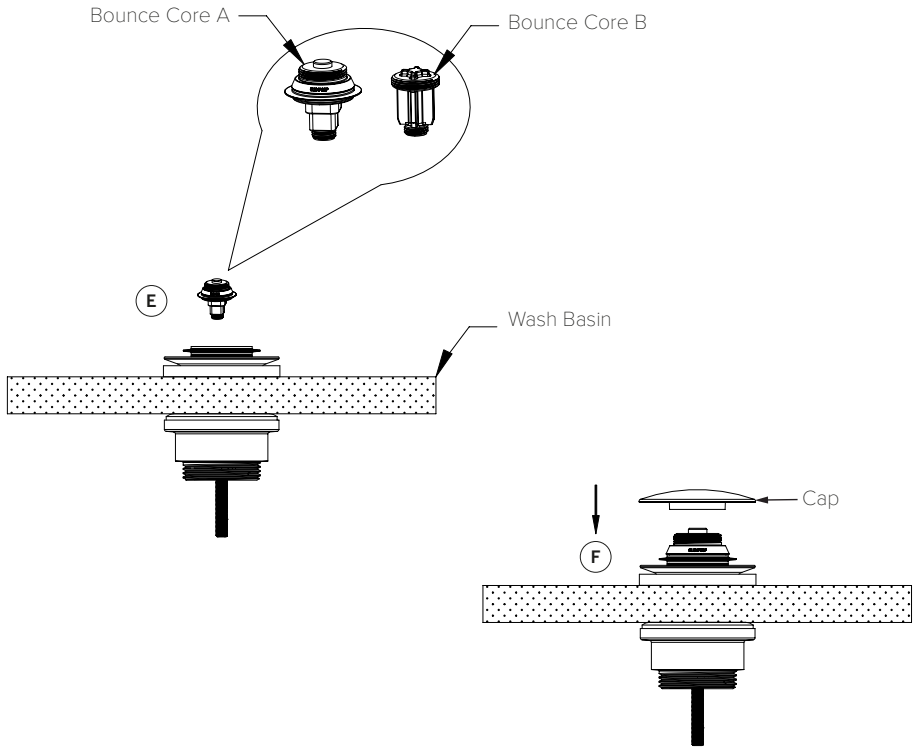

COALBROOK

WASTE INSTALLATION

CO5002

WASTE INSTALLATION DIAGRAM (STEPS 1 - 4)

COALBROOK

www.coalbrookuk.co.uk | info@coalbrookuk.co.uk

WASTE INSTALLATION INSTRUCTIONS (STEPS 1 - 4)

1. Locate the rubber and plastic washer into the recess on the top face of the waste body (A).
Ensure that the rubber washer is in contact with the mounting surface.
2. The hole in the basin needs to be between $\text{Ø}43$ - $\text{Ø}48$. From below push the waste assembly up under the hole in the basin, and hold in place (B).
3. Slide the flange washer over the tail of the waste flange and locate the assembly into the waste hole (C).
4. Fix the waste assembly in place using the fixing screw provided (D).

COALBROOK

www.coalbrookuk.co.uk | info@coalbrookuk.co.uk

WASTE INSTALLATION DIAGRAM (STEPS 5 - 7)

COALBROOK

www.coalbrookuk.co.uk | info@coalbrookuk.co.uk

WASTE INSTALLATION INSTRUCTIONS (STEPS 5 - 7)

5. There are two bounce cores supplied with the basin waste: bounce core 'A' is for 'click-clack' wastes and bounce core 'B' is for an always open waste. Install the required bounce core into the waste flange (E).
6. Screw the cap onto the bounce core (F).
7. Make the waste connection using the bottle trap or sewage pipe. Check for leaks before concealing pipework.