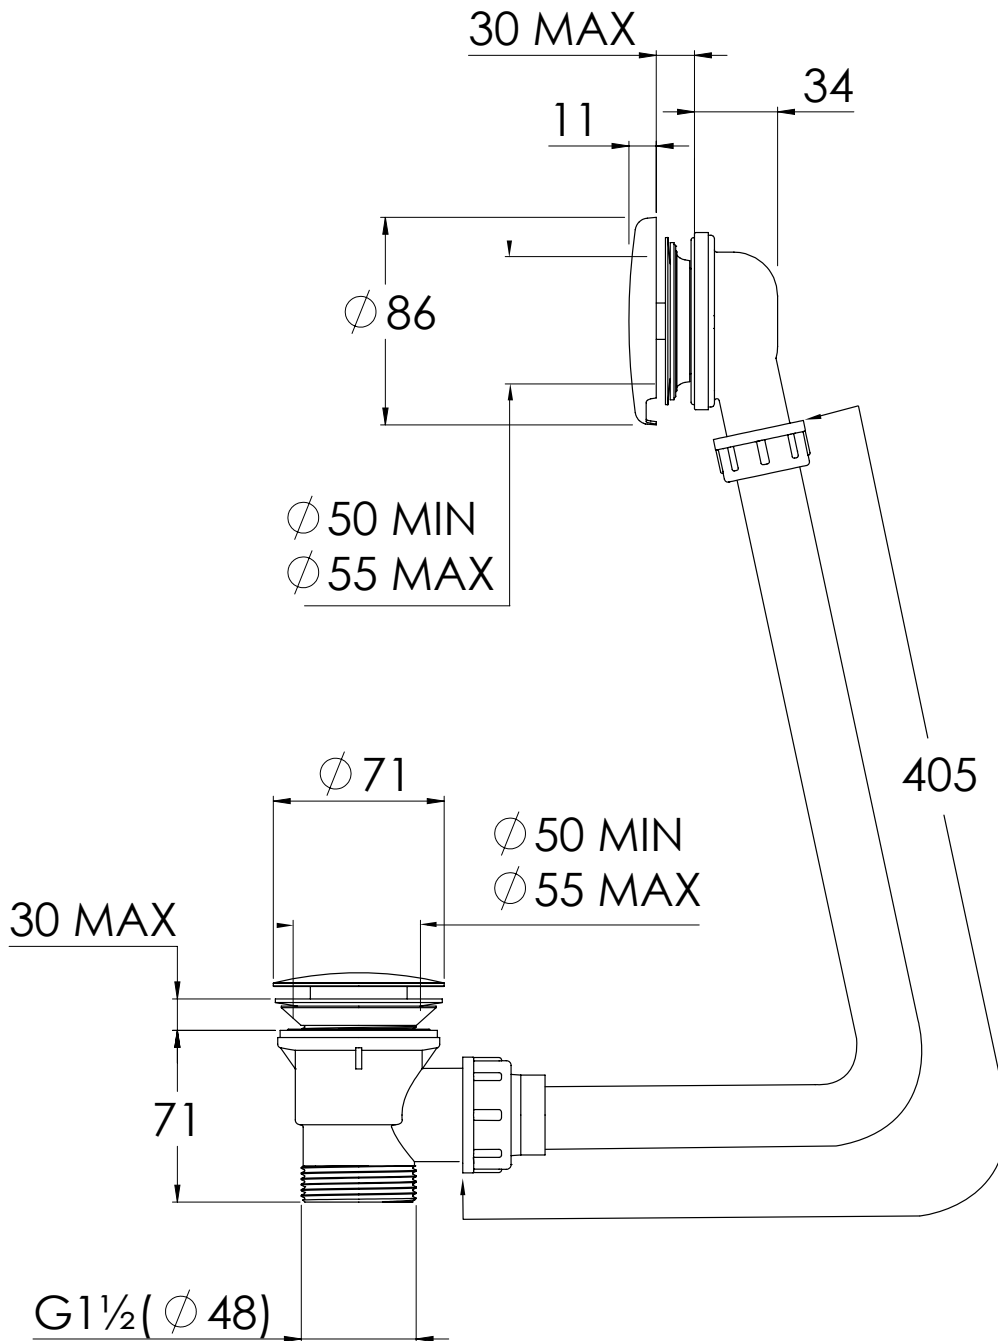

COALBROOK

C05001

BATH OVERFLOW

DATE: 03/09/19

REVISION: A

DIMENSIONS IN MILLIMETRES

WHILST EVERY EFFORT IS MADE TO ENSURE THE ACCURACY OF THESE DATA SHEETS THEY ARE SUBJECT TO CHANGE WITHOUT NOTICE AS PART OF THE COMPANY'S PRODUCT DEVELOPMENT PROCESS