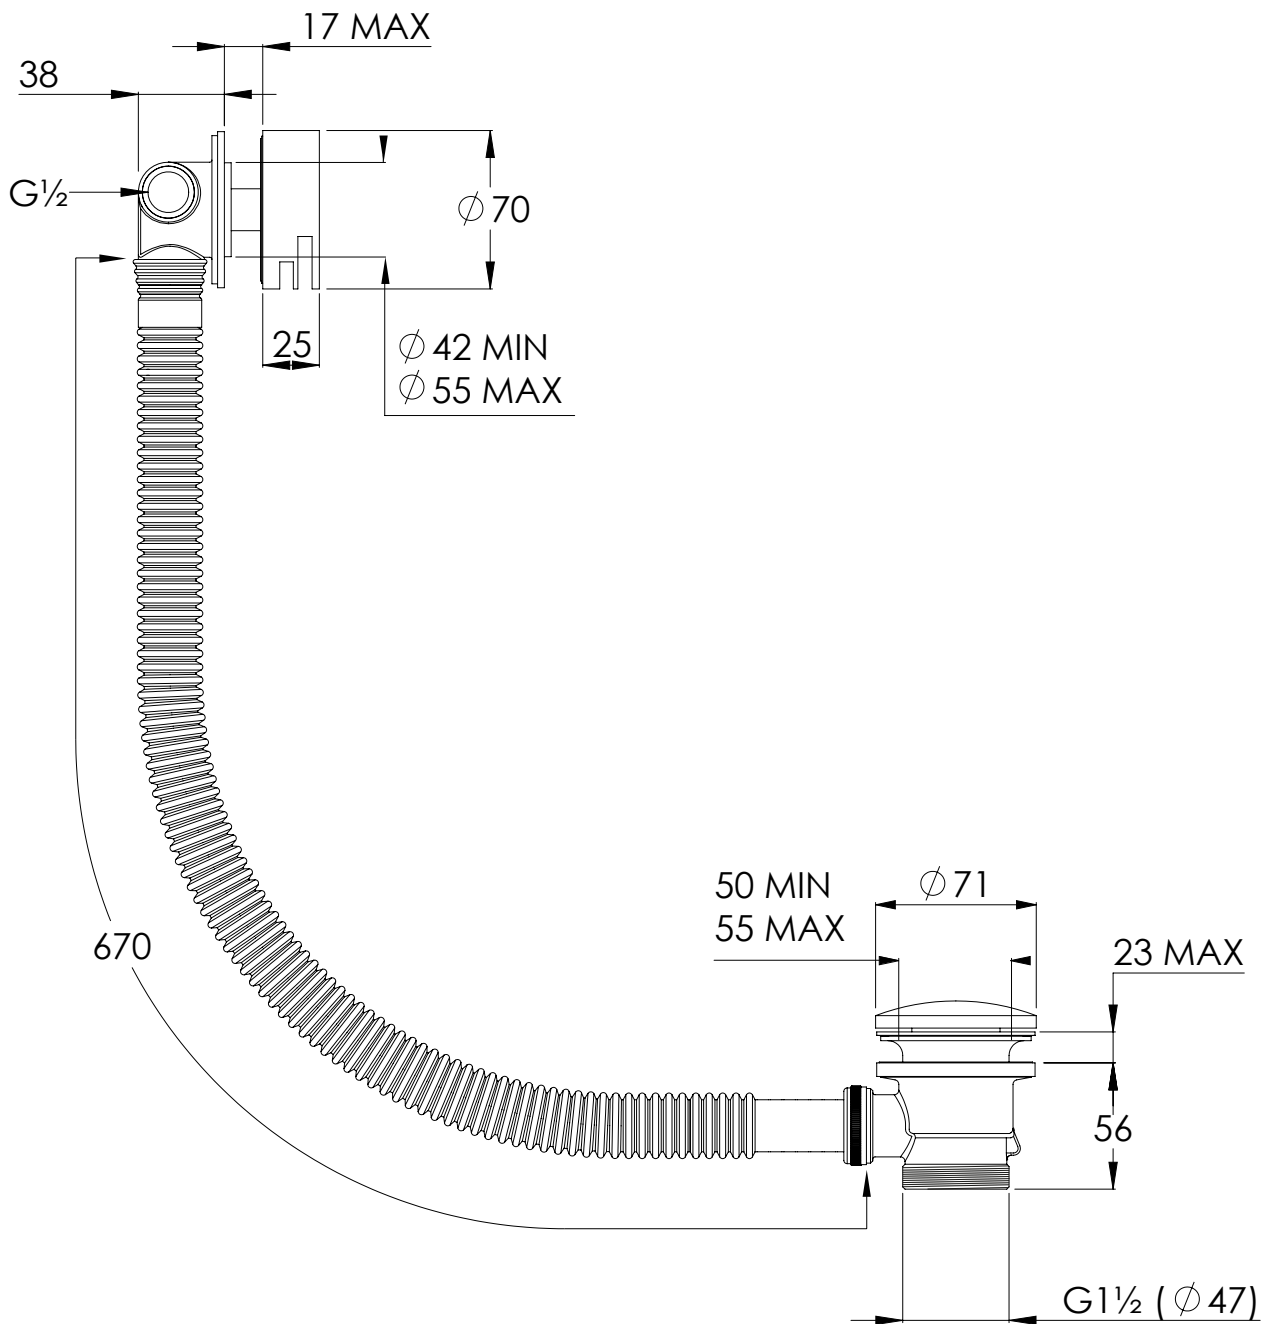

COALBROOK

CO5000

BATH OVERFLOW FILLER

DATE: 03/09/19

REVISION: A

DIMENSIONS IN MILLIMETRES

WHILST EVERY EFFORT IS MADE TO ENSURE THE ACCURACY OF THESE DATA SHEETS THEY ARE SUBJECT TO CHANGE WITHOUT NOTICE AS PART OF THE COMPANY'S PRODUCT DEVELOPMENT PROCESS