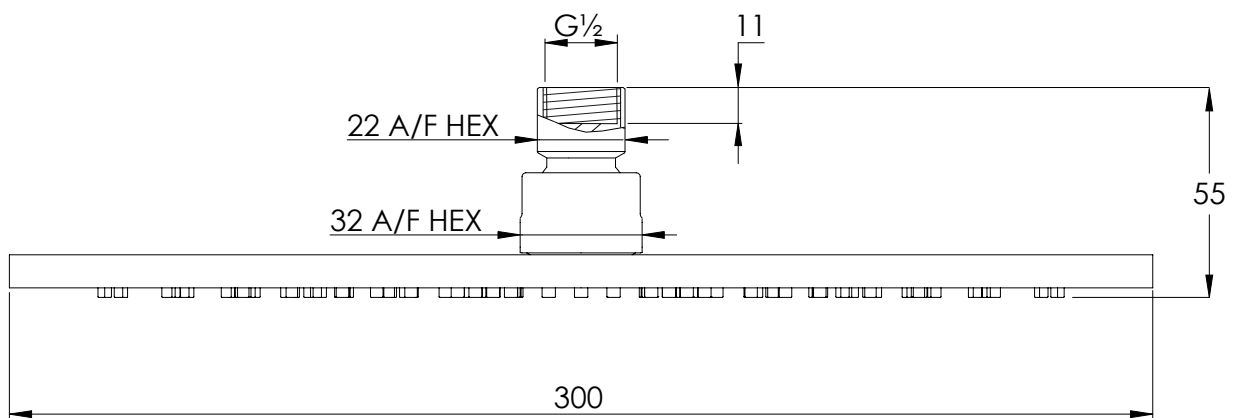

COALBROOK

C04013

MODULAR SHOWER HEAD  
- Ø300MM

DATE: 24/07/24

REVISION: A

DIMENSIONS IN MILLIMETRES

WHILST EVERY EFFORT IS MADE TO ENSURE THE ACCURACY OF THESE DATA SHEETS THEY ARE SUBJECT TO CHANGE WITHOUT NOTICE AS PART OF THE COMPANY'S PRODUCT DEVELOPMENT PROCESS