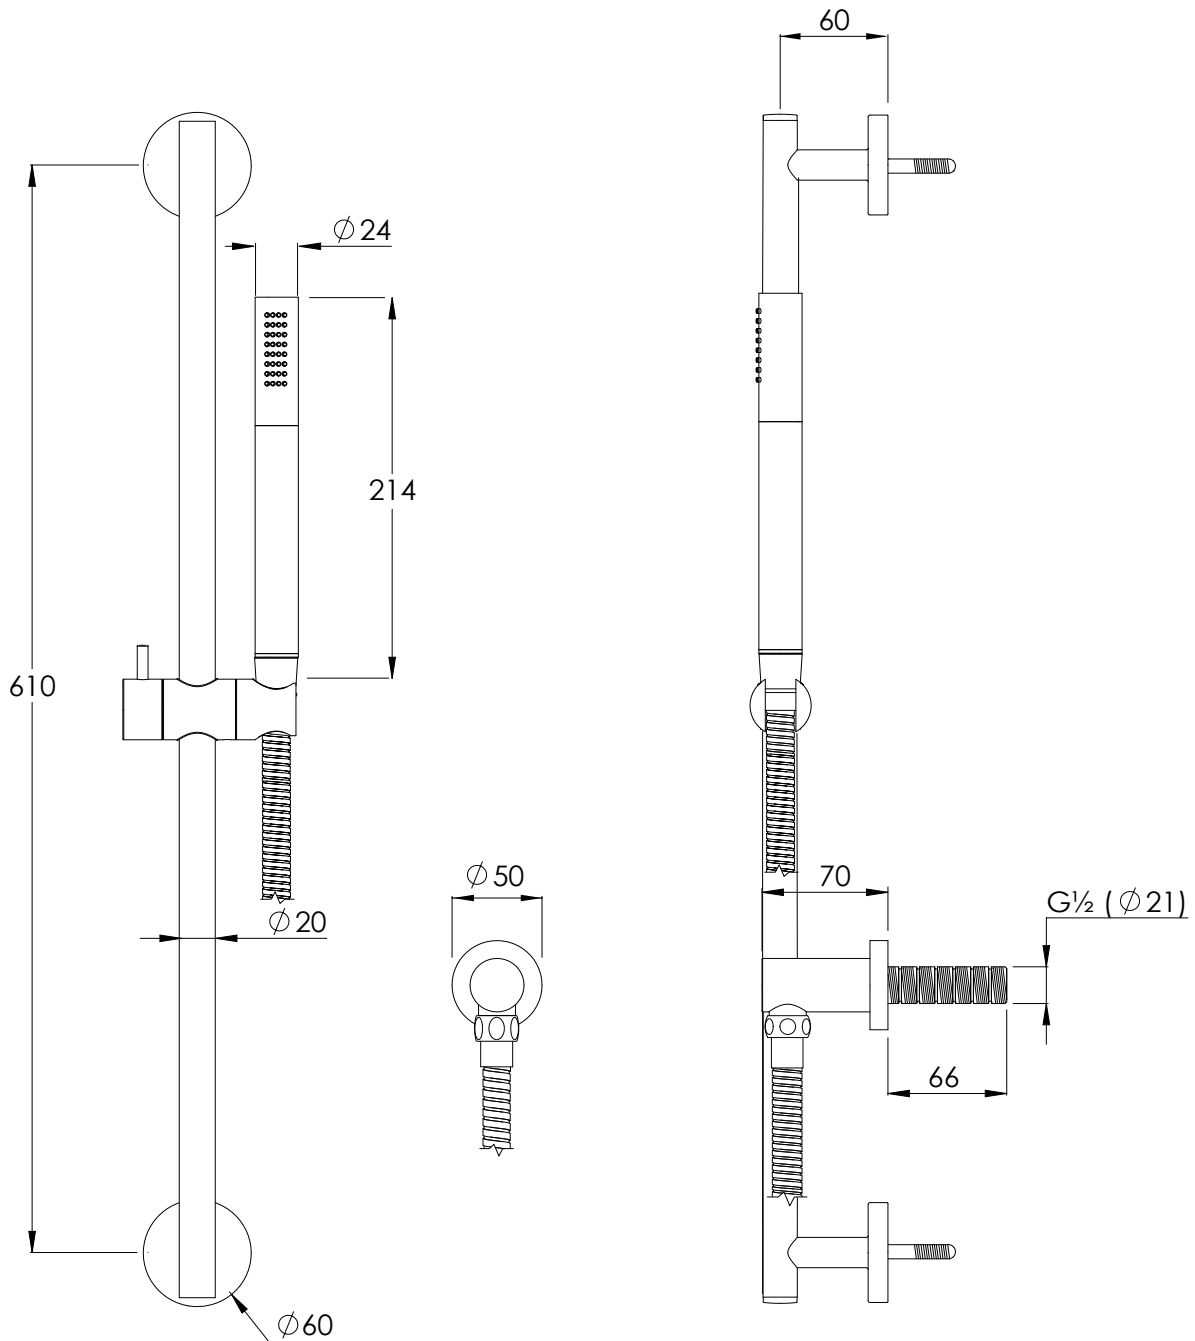

COALBROOK

CO4012

RISER RAIL & HANDSET INCLUDING
HOSE & OUTLET

DATE: 02/09/2021

REVISION: A

DIMENSIONS IN MILLIMETRES

WHILST EVERY EFFORT IS MADE TO ENSURE THE ACCURACY OF THESE DATA SHEETS THEY ARE SUBJECT TO CHANGE WITHOUT NOTICE AS PART OF THE COMPANY'S PRODUCT DEVELOPMENT PROCESS