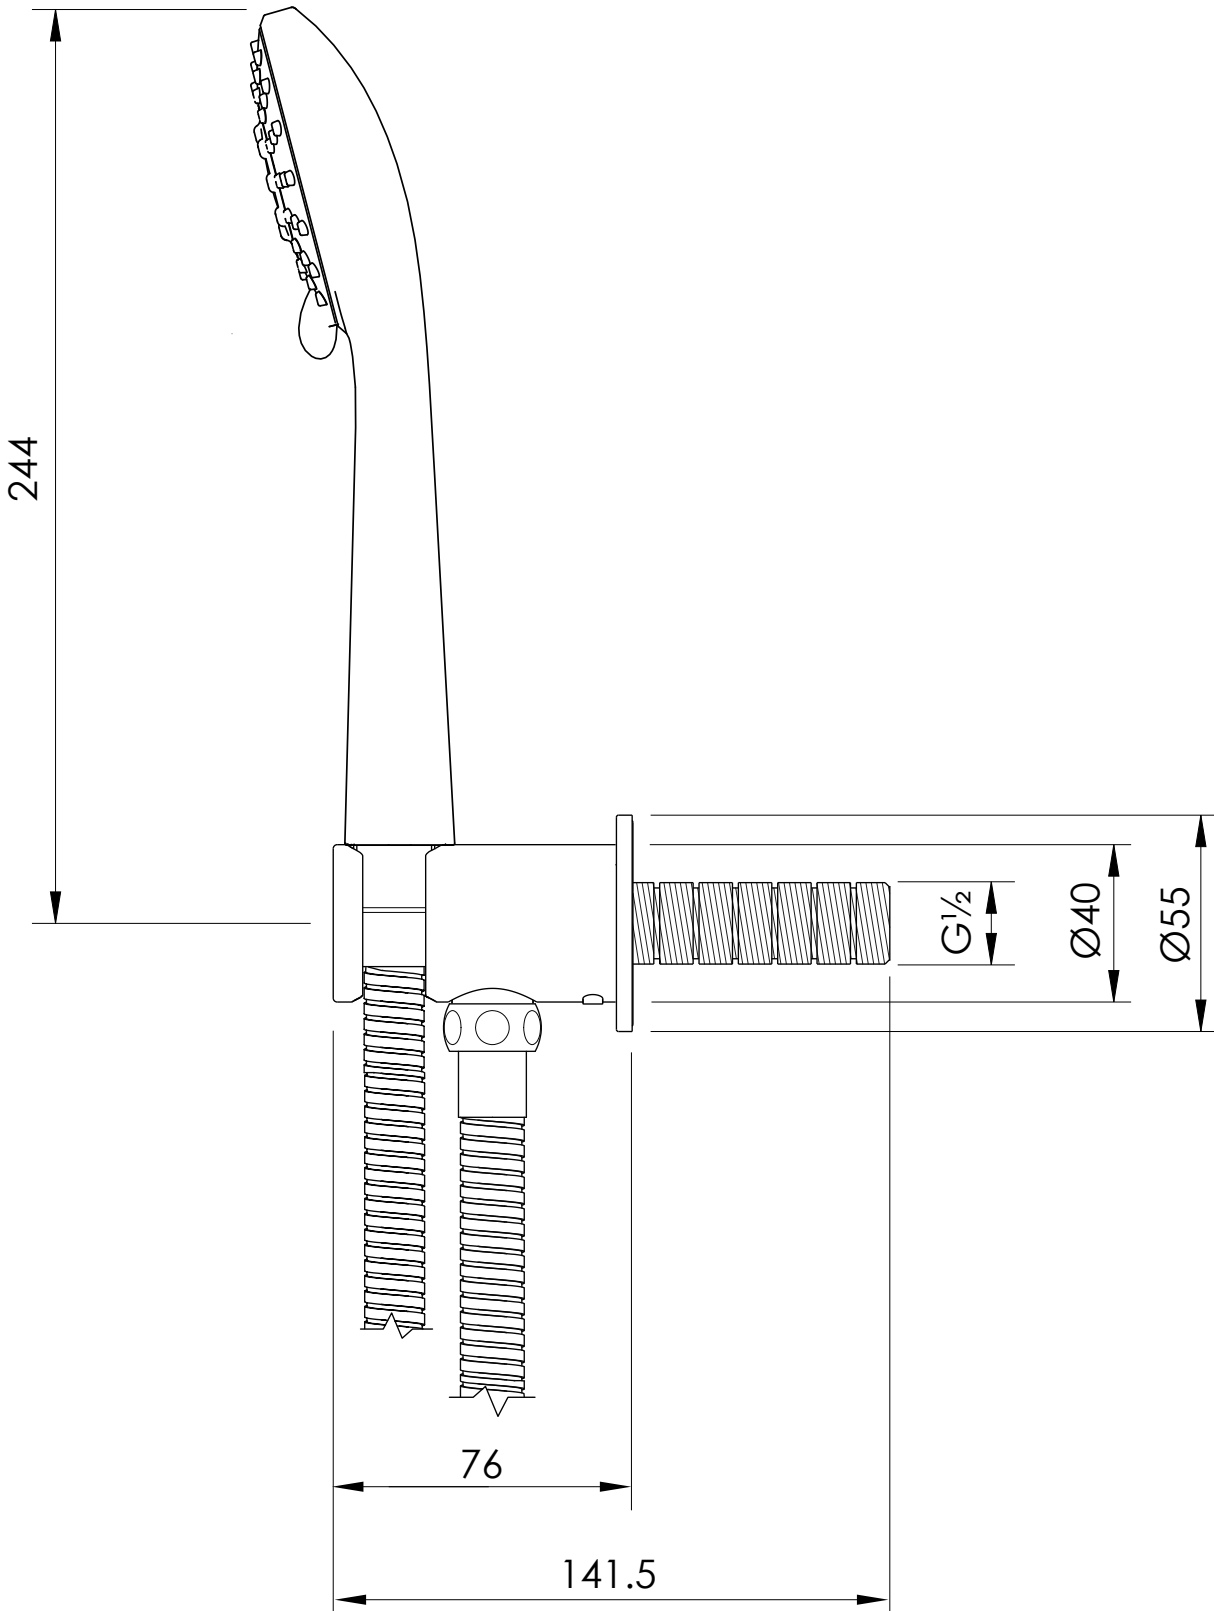

COALBROOK

CO4011

WALL OUTLET & 3-FUNCTION  
SHOWER HEAD

DATE: 02/09/21

REVISION: A

DIMENSIONS IN MILLIMETRES

WHILST EVERY EFFORT IS MADE TO ENSURE THE ACCURACY OF THESE DATA SHEETS THEY ARE SUBJECT TO CHANGE WITHOUT NOTICE AS PART OF THE COMPANY'S PRODUCT DEVELOPMENT PROCESS