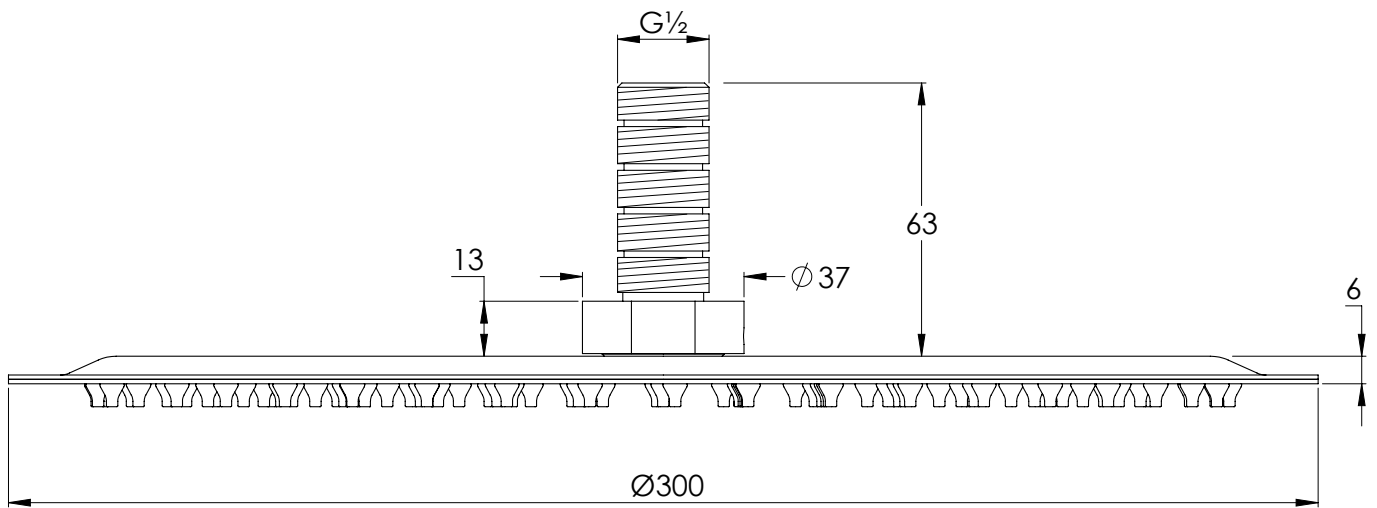

COALBROOK

CO4008

CONCEALED CEILING BRACKET FOR SHOWERHEAD

DATE: 18/02/21

REVISION: A

DIMENSIONS IN MILLIMETRES

\*SHOWERHEAD NOT INCLUDED

WHILST EVERY EFFORT IS MADE TO ENSURE THE ACCURACY OF THESE DATA SHEETS THEY ARE SUBJECT TO CHANGE WITHOUT NOTICE AS PART OF THE COMPANY'S PRODUCT DEVELOPMENT PROCESS