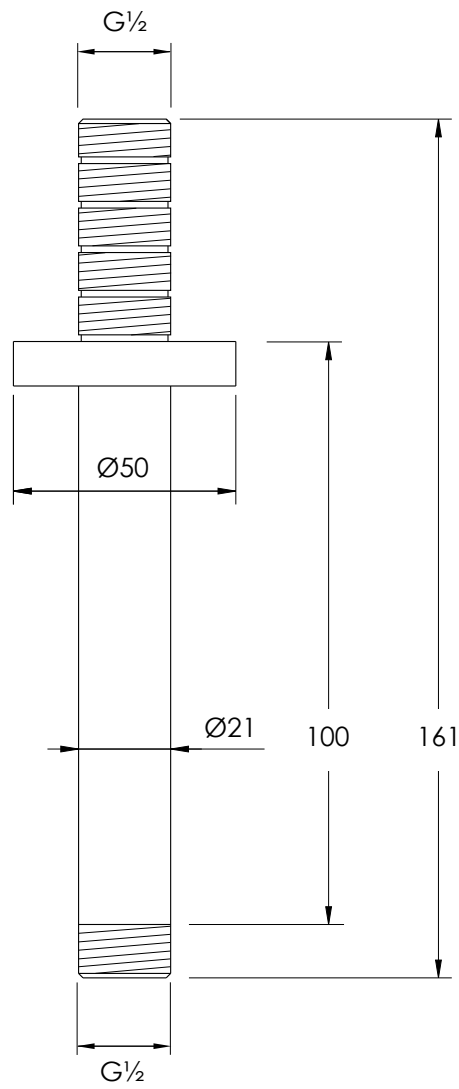

COALBROOK

CO4007

CEILING ARM (100MM)

DATE: 03/09/21

REVISION: A

DIMENSIONS IN MILLIMETRES

WHILST EVERY EFFORT IS MADE TO ENSURE THE ACCURACY OF THESE DATA SHEETS THEY ARE SUBJECT TO CHANGE WITHOUT NOTICE AS PART OF THE COMPANY'S PRODUCT DEVELOPMENT PROCESS