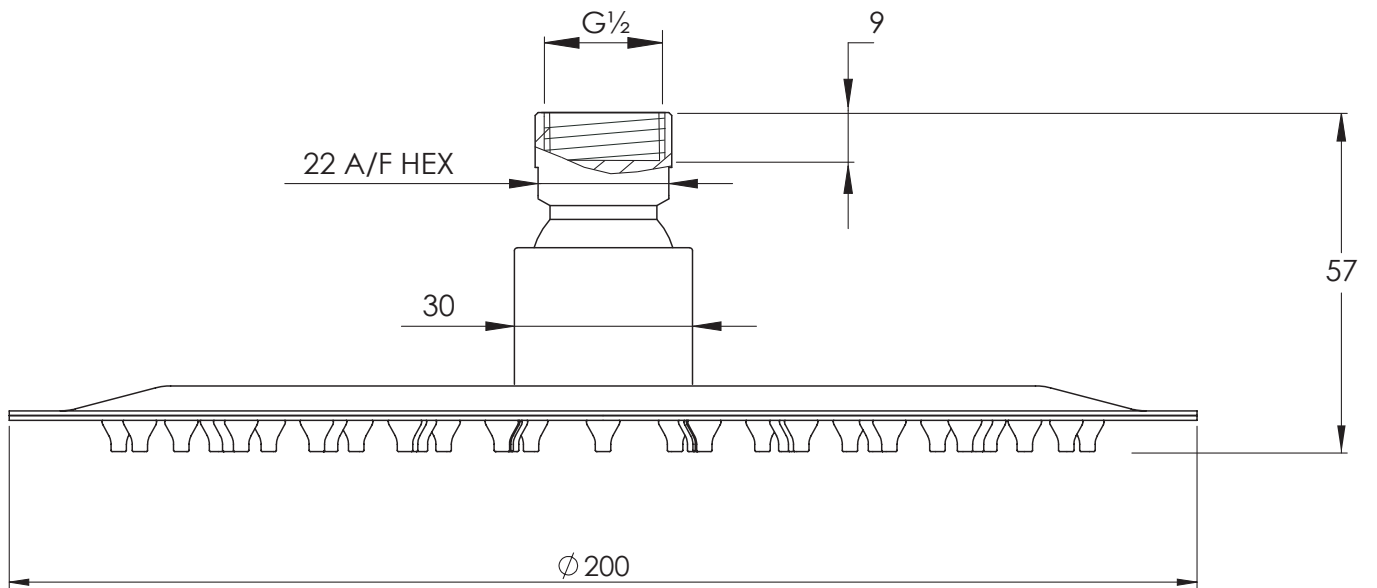

COALBROOK

CO4004

SHOWER ROSE - Ø200MM

DATE: 03/09/19

REVISION: A

DIMENSIONS IN MILLIMETRES

WHILST EVERY EFFORT IS MADE TO ENSURE THE ACCURACY OF THESE DATA SHEETS THEY ARE SUBJECT TO CHANGE WITHOUT NOTICE AS PART OF THE COMPANY'S PRODUCT DEVELOPMENT PROCESS