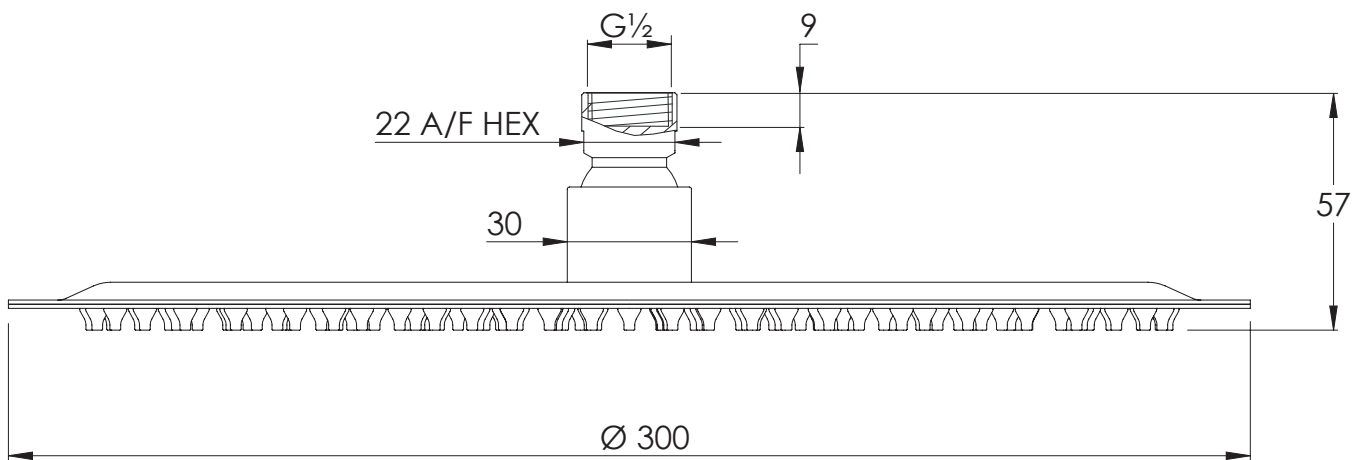

COALBROOK

CO4003

SHOWER ROSE - Ø300MM

DATE: 03/09/19

REVISION: A

DIMENSIONS IN MILLIMETRES

WHILST EVERY EFFORT IS MADE TO ENSURE THE ACCURACY OF THESE DATA SHEETS THEY ARE SUBJECT TO CHANGE WITHOUT NOTICE AS PART OF THE COMPANY'S PRODUCT DEVELOPMENT PROCESS