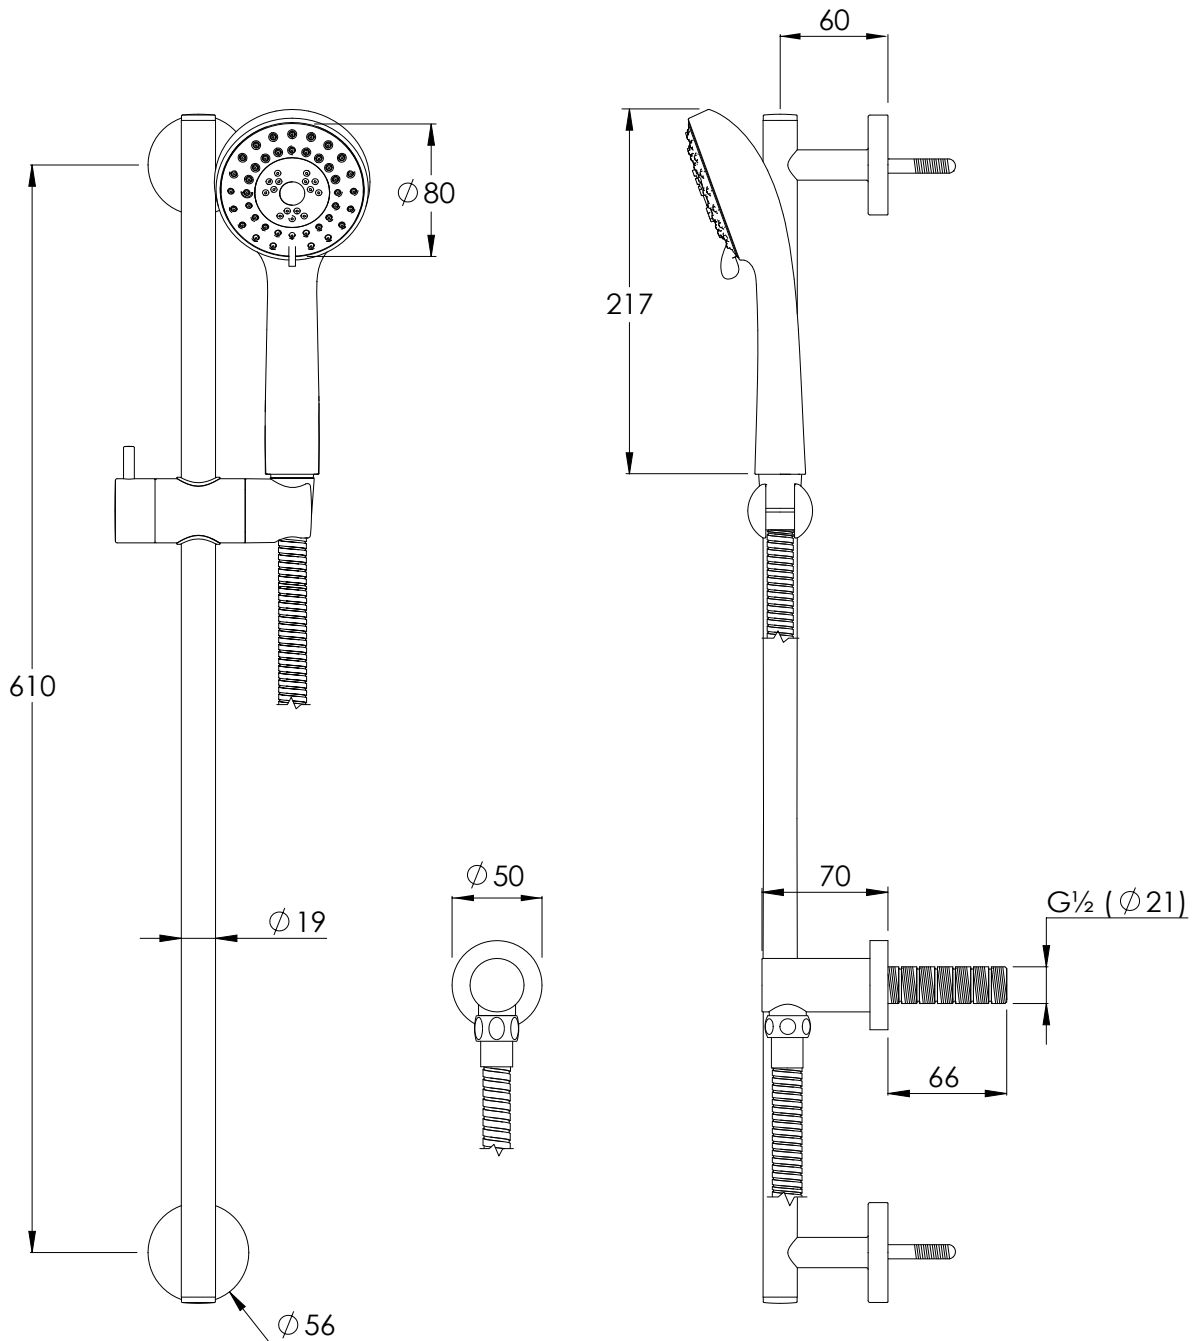

COALBROOK

CO4002

RISER RAIL & 3 FUNCTION SHOWER  
HEAD INCLUDING HOSE & OUTLET

DATE: 03/09/19

REVISION: A

DIMENSIONS IN MILLIMETRES

WHILST EVERY EFFORT IS MADE TO ENSURE THE ACCURACY OF THESE DATA SHEETS THEY ARE SUBJECT TO CHANGE WITHOUT NOTICE AS PART OF THE COMPANY'S PRODUCT DEVELOPMENT PROCESS