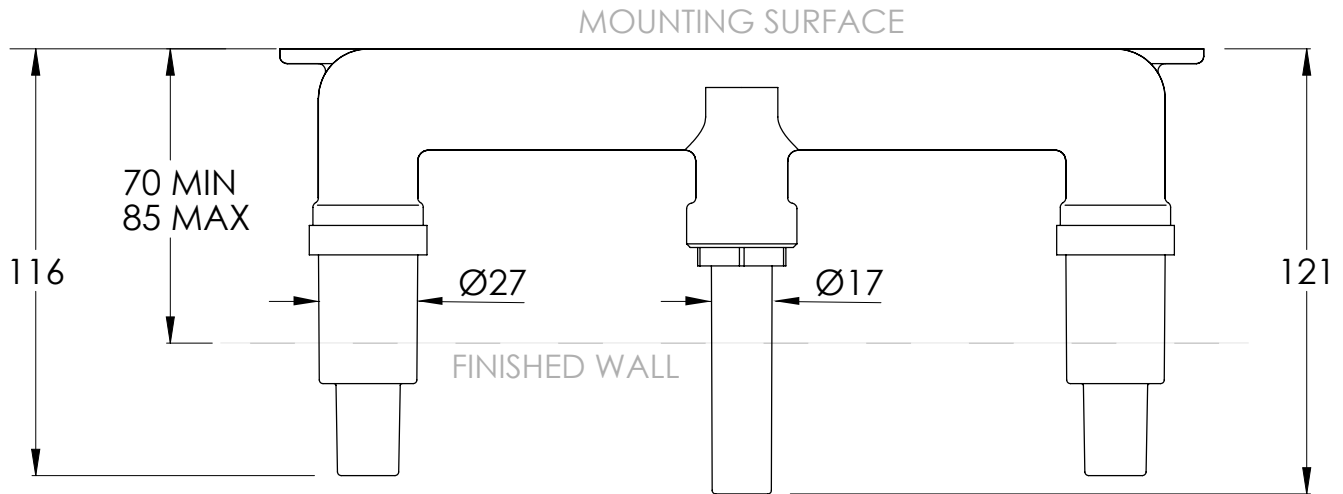

COALBROOK

C01301

3TH WALL MOUNTED BASIN MIXER  
ROUGH

DATE: 06/10/21

REVISION: A

DIMENSIONS IN MILLIMETRES

WHILST EVERY EFFORT IS MADE TO ENSURE THE ACCURACY OF THESE DATA SHEETS THEY ARE SUBJECT TO CHANGE WITHOUT NOTICE AS PART OF THE COMPANY'S PRODUCT DEVELOPMENT PROCESS