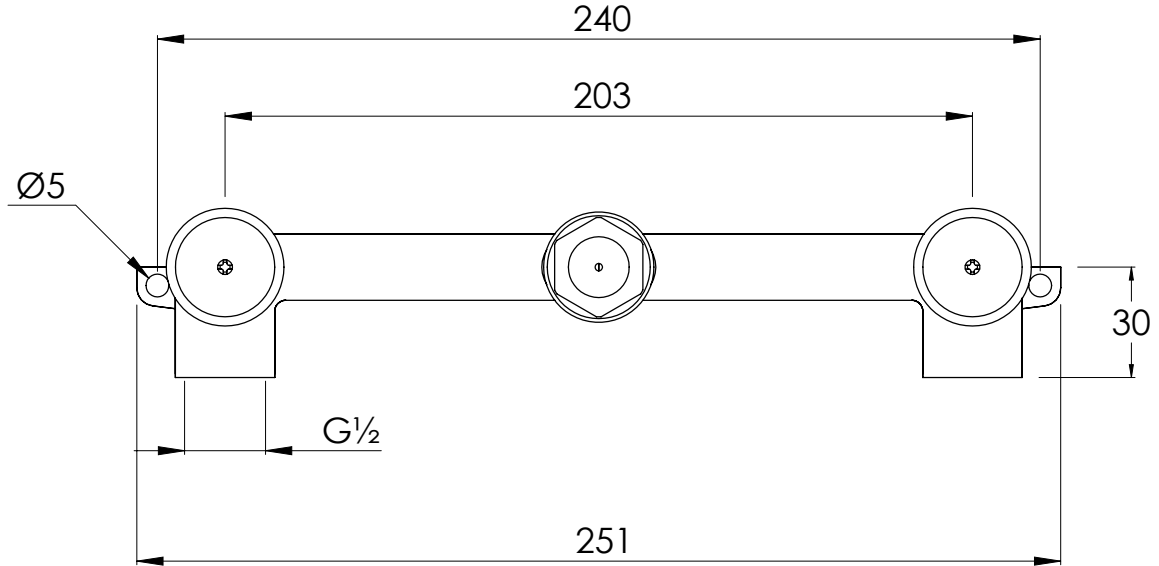

COALBROOK

C01301

3TH WALL MOUNTED BASIN MIXER  
ROUGH

DATE: 06/10/21

REVISION: A

DIMENSIONS IN MILLIMETRES

WHILST EVERY EFFORT IS MADE TO ENSURE THE ACCURACY OF THESE DATA SHEETS THEY ARE SUBJECT TO CHANGE WITHOUT NOTICE AS PART OF THE COMPANY'S PRODUCT DEVELOPMENT PROCESS