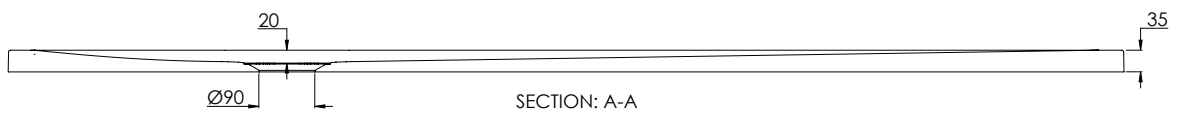

COALBROOK

BY1890

SHOWER TRAY - 1800 x 900mm

WEIGHT: 77kg

DATE: 20/01/26

REVISION: A

DIMENSIONS IN MILLIMETRES

WHILST EVERY EFFORT IS MADE TO ENSURE THE ACCURACY OF THESE DATA SHEETS THEY ARE SUBJECT TO CHANGE WITHOUT NOTICE AS PART OF THE COMPANY'S PRODUCT DEVELOPMENT PROCESS