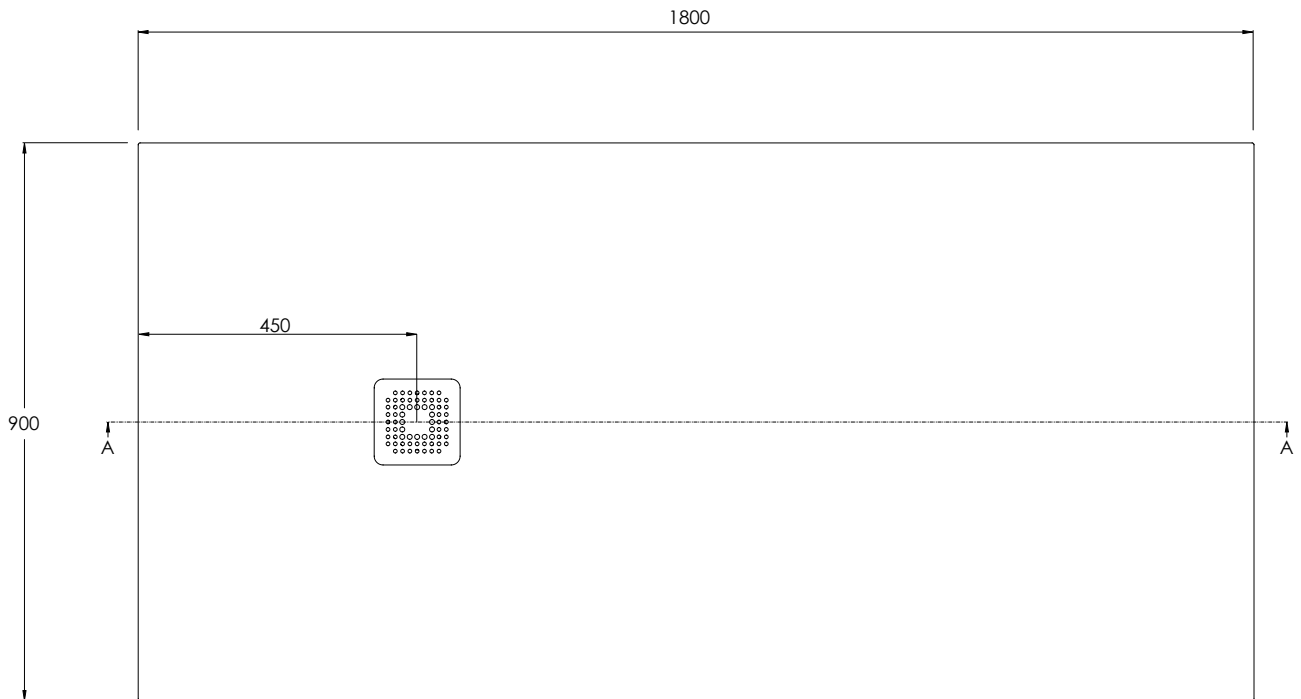

COALBROOK

BY1890

SHOWER TRAY - 1800 x 900mm

WEIGHT: 77kg

DATE: 20/01/26

REVISION: A

DIMENSIONS IN MILLIMETRES

WHILST EVERY EFFORT IS MADE TO ENSURE THE ACCURACY OF THESE DATA SHEETS THEY ARE SUBJECT TO CHANGE WITHOUT NOTICE AS PART OF THE COMPANY'S PRODUCT DEVELOPMENT PROCESS