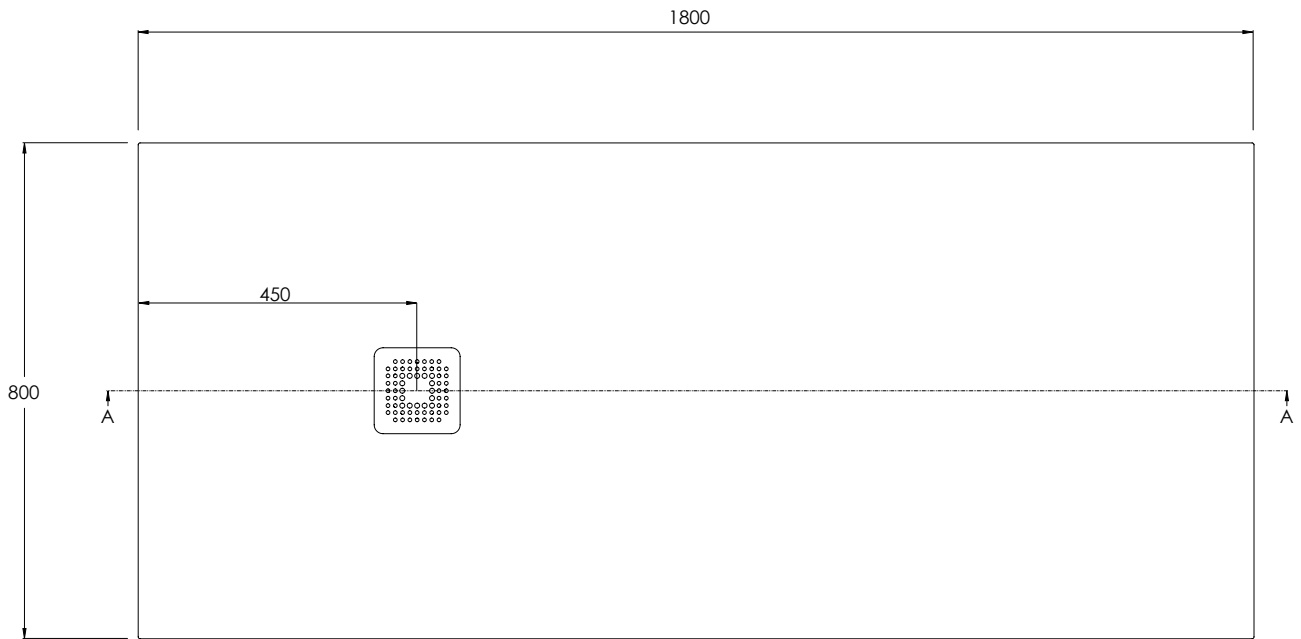

COALBROOK

BY1880

SHOWER TRAY - 1800 x 800mm

WEIGHT: 68kg

DATE: 20/01/26

REVISION: A

DIMENSIONS IN MILLIMETRES

WHILST EVERY EFFORT IS MADE TO ENSURE THE ACCURACY OF THESE DATA SHEETS THEY ARE SUBJECT TO CHANGE WITHOUT NOTICE AS PART OF THE COMPANY'S PRODUCT DEVELOPMENT PROCESS