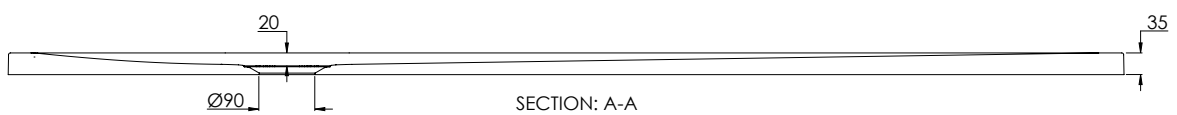

COALBROOK

BY1880

SHOWER TRAY - 1800 x 800mm

WEIGHT: 68kg

DATE: 20/01/26

REVISION: A

DIMENSIONS IN MILLIMETRES

WHILST EVERY EFFORT IS MADE TO ENSURE THE ACCURACY OF THESE DATA SHEETS THEY ARE SUBJECT TO CHANGE WITHOUT NOTICE AS PART OF THE COMPANY'S PRODUCT DEVELOPMENT PROCESS