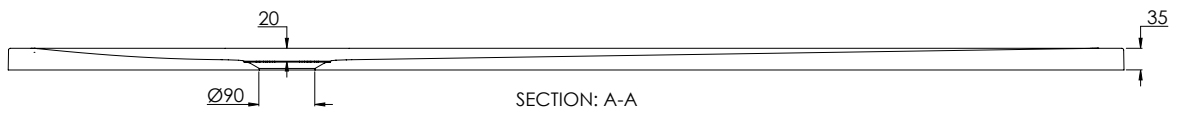

**COALBROOK**

**BY1870**

SHOWER TRAY - 1800 x 700mm

WEIGHT: 60kg

DATE: 20/01/26

REVISION: A

DIMENSIONS IN MILLIMETRES

WHILST EVERY EFFORT IS MADE TO ENSURE THE ACCURACY OF THESE DATA SHEETS THEY ARE SUBJECT TO CHANGE WITHOUT NOTICE AS PART OF THE COMPANY'S PRODUCT DEVELOPMENT PROCESS