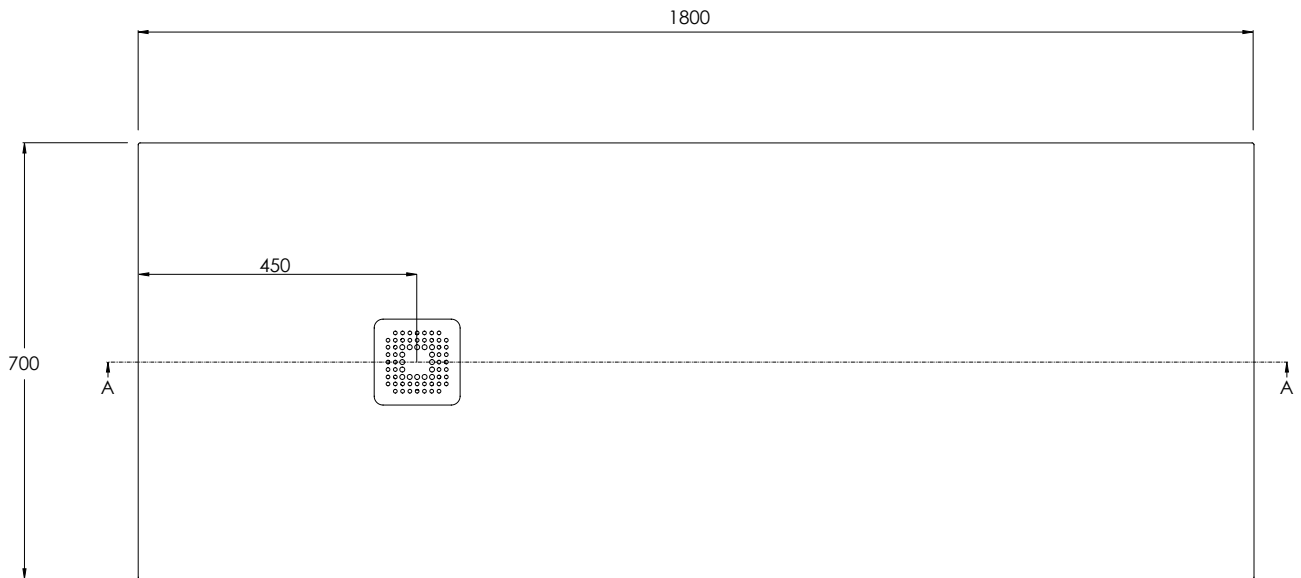

**COALBROOK**

**BY1870**

SHOWER TRAY - 1800 x 700mm

WEIGHT: 60kg

DATE: 20/01/26

REVISION: A

DIMENSIONS IN MILLIMETRES

WHILST EVERY EFFORT IS MADE TO ENSURE THE ACCURACY OF THESE DATA SHEETS THEY ARE SUBJECT TO CHANGE WITHOUT NOTICE AS PART OF THE COMPANY'S PRODUCT DEVELOPMENT PROCESS