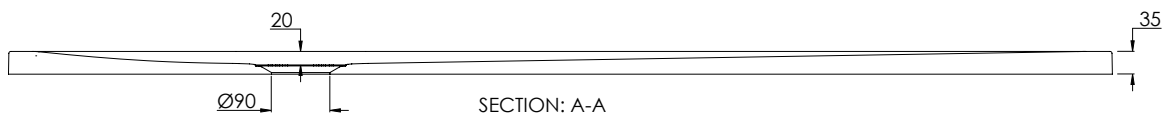

COALBROOK

BY1790

SHOWER TRAY - 1700 x 900mm

WEIGHT: 72kg

DATE: 20/01/26

REVISION: A

DIMENSIONS IN MILLIMETRES

WHILST EVERY EFFORT IS MADE TO ENSURE THE ACCURACY OF THESE DATA SHEETS THEY ARE SUBJECT TO CHANGE WITHOUT NOTICE AS PART OF THE COMPANY'S PRODUCT DEVELOPMENT PROCESS