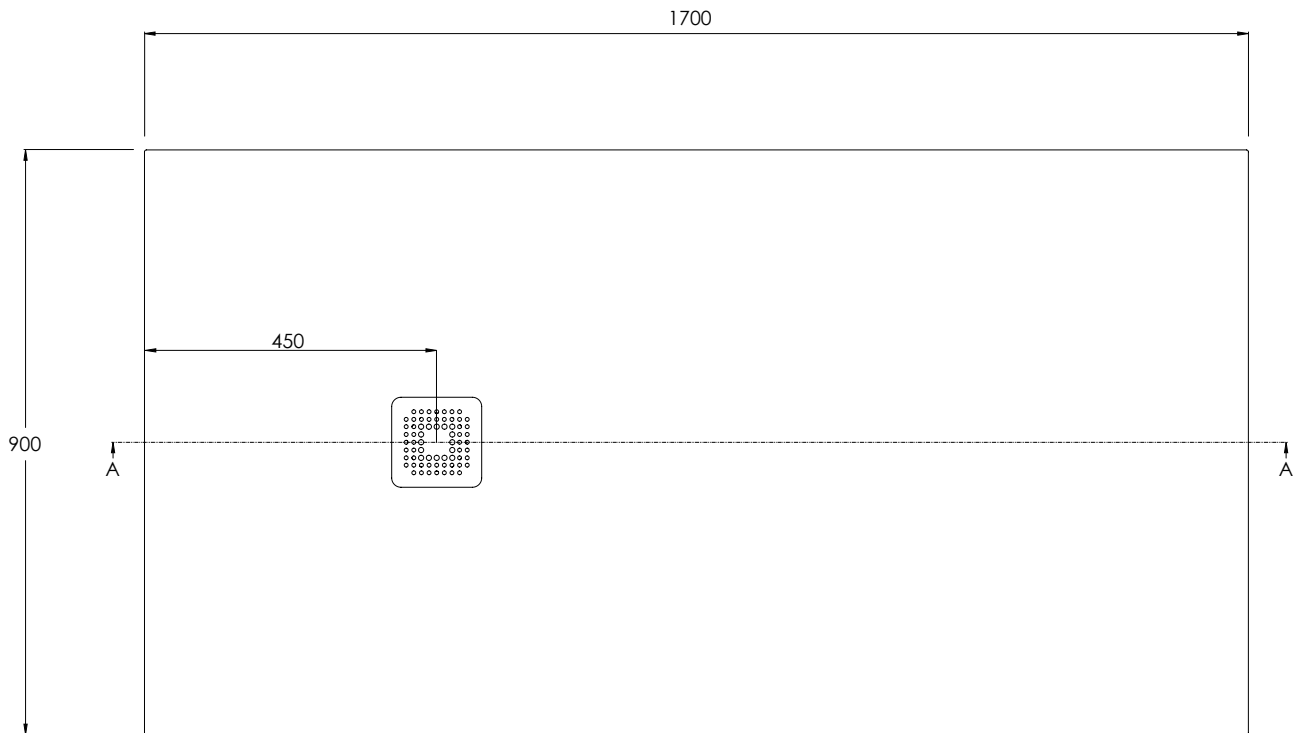

COALBROOK

BY1790

SHOWER TRAY - 1700 x 900mm

WEIGHT: 72kg

DATE: 20/01/26

REVISION: A

DIMENSIONS IN MILLIMETRES

WHILST EVERY EFFORT IS MADE TO ENSURE THE ACCURACY OF THESE DATA SHEETS THEY ARE SUBJECT TO CHANGE WITHOUT NOTICE AS PART OF THE COMPANY'S PRODUCT DEVELOPMENT PROCESS