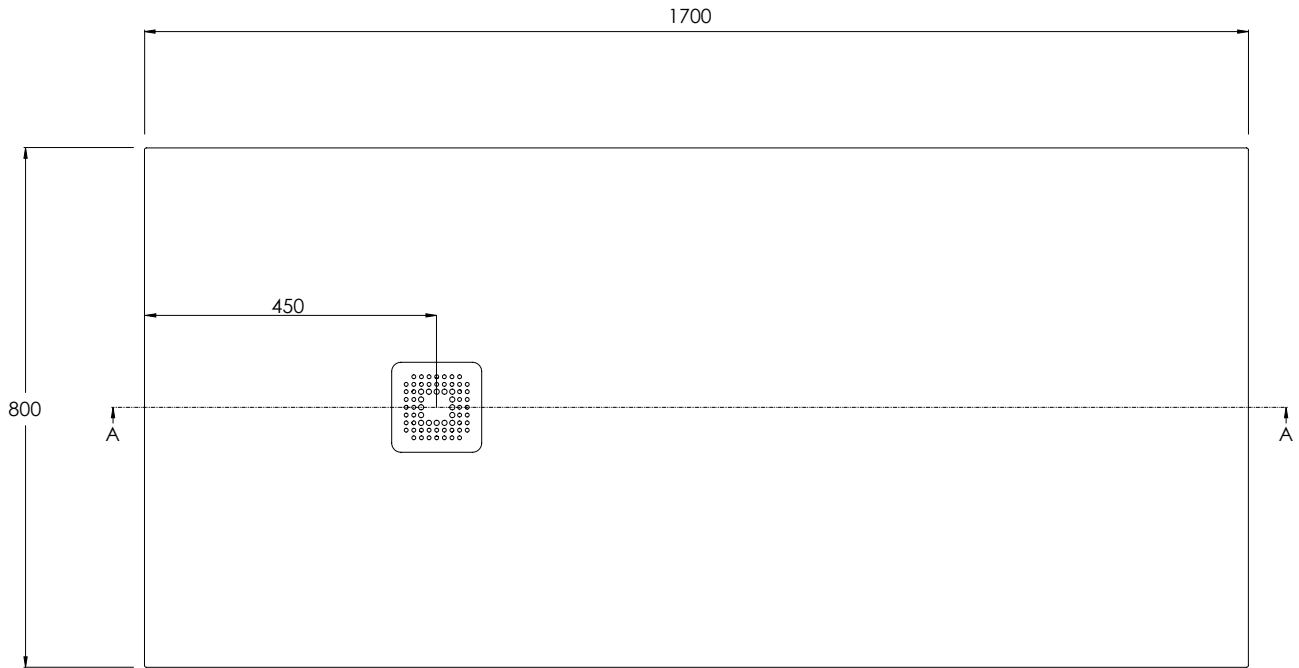

COALBROOK

BY1780

SHOWER TRAY - 1700 x 800mm

WEIGHT: 64kg

DATE: 20/01/26

REVISION: A

DIMENSIONS IN MILLIMETRES

WHILST EVERY EFFORT IS MADE TO ENSURE THE ACCURACY OF THESE DATA SHEETS THEY ARE SUBJECT TO CHANGE WITHOUT NOTICE AS PART OF THE COMPANY'S PRODUCT DEVELOPMENT PROCESS