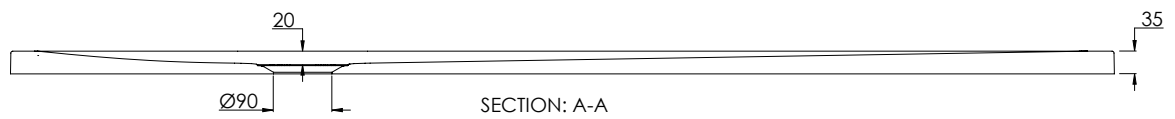

COALBROOK

BY1780

SHOWER TRAY - 1700 x 800mm

WEIGHT: 64kg

DATE: 20/01/26

REVISION: A

DIMENSIONS IN MILLIMETRES

WHILST EVERY EFFORT IS MADE TO ENSURE THE ACCURACY OF THESE DATA SHEETS THEY ARE SUBJECT TO CHANGE WITHOUT NOTICE AS PART OF THE COMPANY'S PRODUCT DEVELOPMENT PROCESS