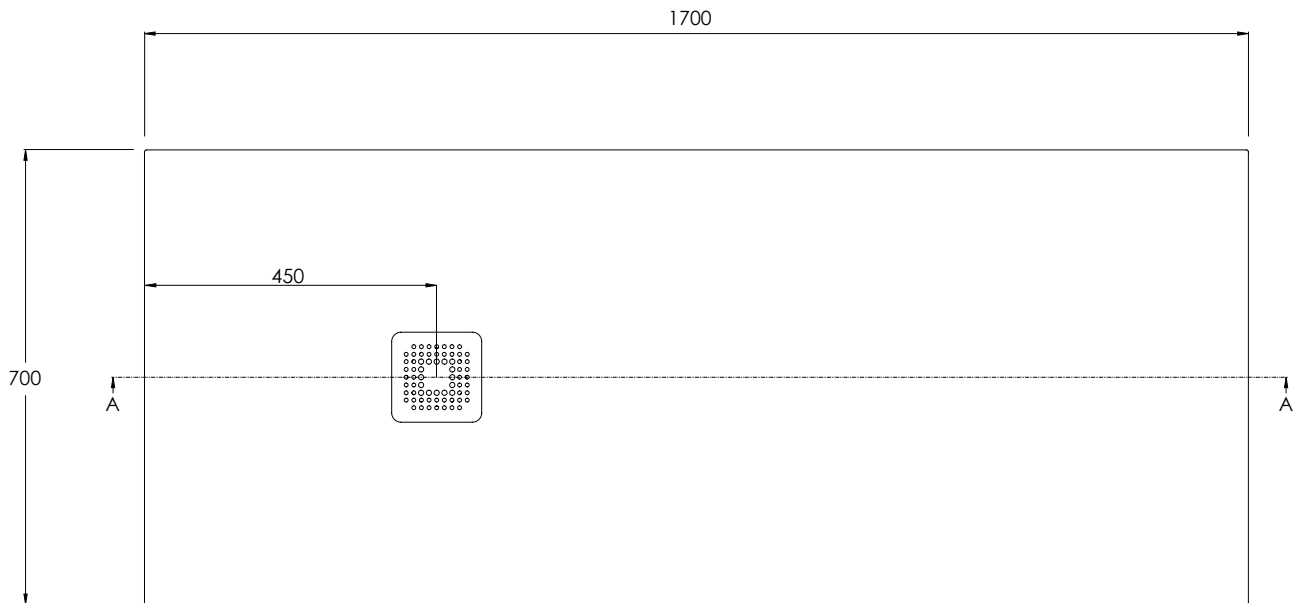

COALBROOK

BY1770

SHOWER TRAY - 1700 x 700mm

WEIGHT: 56kg

DATE: 20/01/26

REVISION: A

DIMENSIONS IN MILLIMETRES

WHILST EVERY EFFORT IS MADE TO ENSURE THE ACCURACY OF THESE DATA SHEETS THEY ARE SUBJECT TO CHANGE WITHOUT NOTICE AS PART OF THE COMPANY'S PRODUCT DEVELOPMENT PROCESS