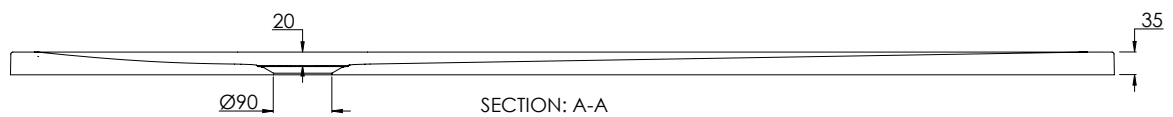

COALBROOK

BY1770

SHOWER TRAY - 1700 x 700mm

WEIGHT: 56kg

DATE: 20/01/26

REVISION: A

DIMENSIONS IN MILLIMETRES

WHILST EVERY EFFORT IS MADE TO ENSURE THE ACCURACY OF THESE DATA SHEETS THEY ARE SUBJECT TO CHANGE WITHOUT NOTICE AS PART OF THE COMPANY'S PRODUCT DEVELOPMENT PROCESS