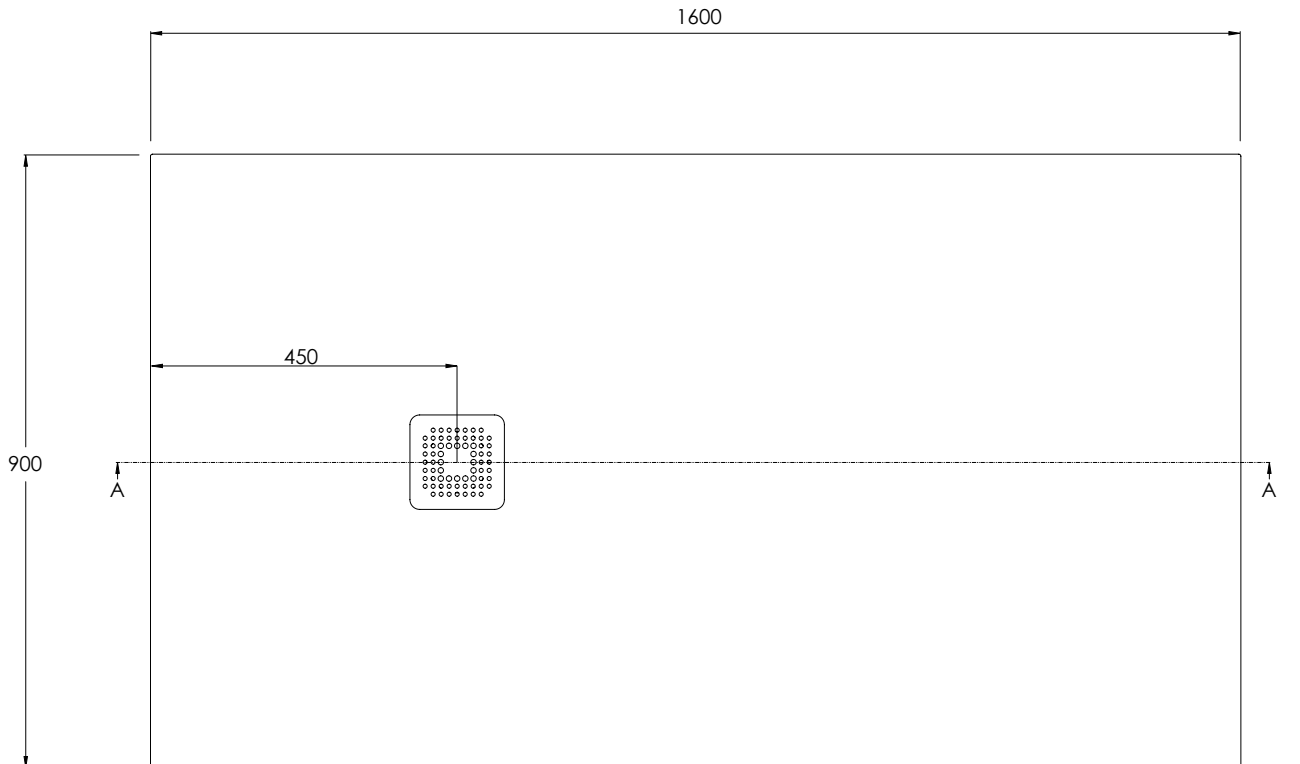

COALBROOK

BY1690

SHOWER TRAY - 1600 x 900mm

WEIGHT: 63kg

DATE: 20/01/26

REVISION: A

DIMENSIONS IN MILLIMETRES

WHILST EVERY EFFORT IS MADE TO ENSURE THE ACCURACY OF THESE DATA SHEETS THEY ARE SUBJECT TO CHANGE WITHOUT NOTICE AS PART OF THE COMPANY'S PRODUCT DEVELOPMENT PROCESS