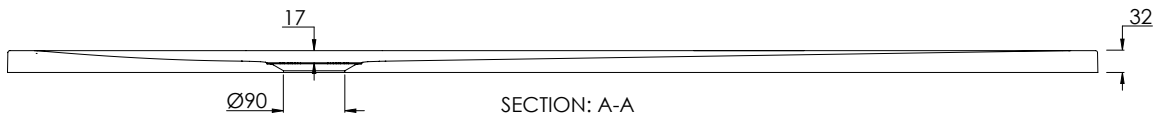

**COALBROOK**

**BY1680**

SHOWER TRAY - 1600 x 800mm

WEIGHT: 66kg

DATE: 20/01/26

REVISION: A

DIMENSIONS IN MILLIMETRES

WHILST EVERY EFFORT IS MADE TO ENSURE THE ACCURACY OF THESE DATA SHEETS THEY ARE SUBJECT TO CHANGE WITHOUT NOTICE AS PART OF THE COMPANY'S PRODUCT DEVELOPMENT PROCESS