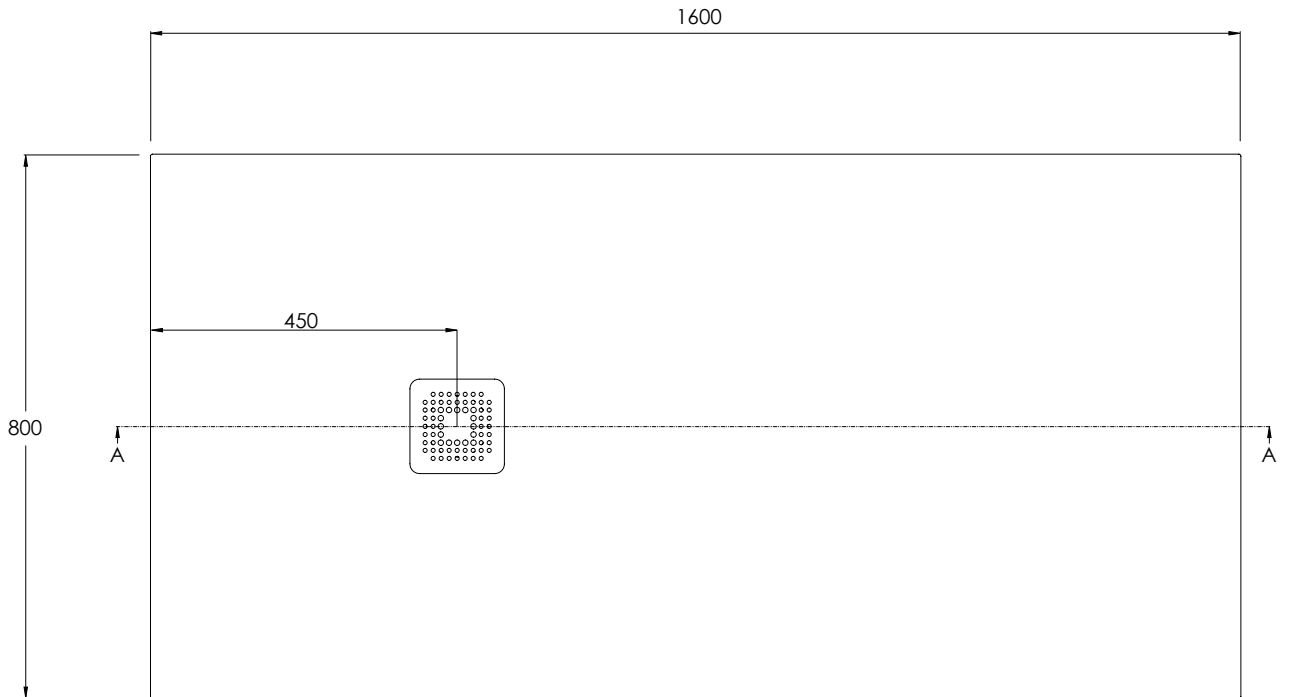

**COALBROOK**

**BY1680**

SHOWER TRAY - 1600 x 800mm

WEIGHT: 66kg

DATE: 20/01/26

REVISION: A

DIMENSIONS IN MILLIMETRES

WHILST EVERY EFFORT IS MADE TO ENSURE THE ACCURACY OF THESE DATA SHEETS THEY ARE SUBJECT TO CHANGE WITHOUT NOTICE AS PART OF THE COMPANY'S PRODUCT DEVELOPMENT PROCESS