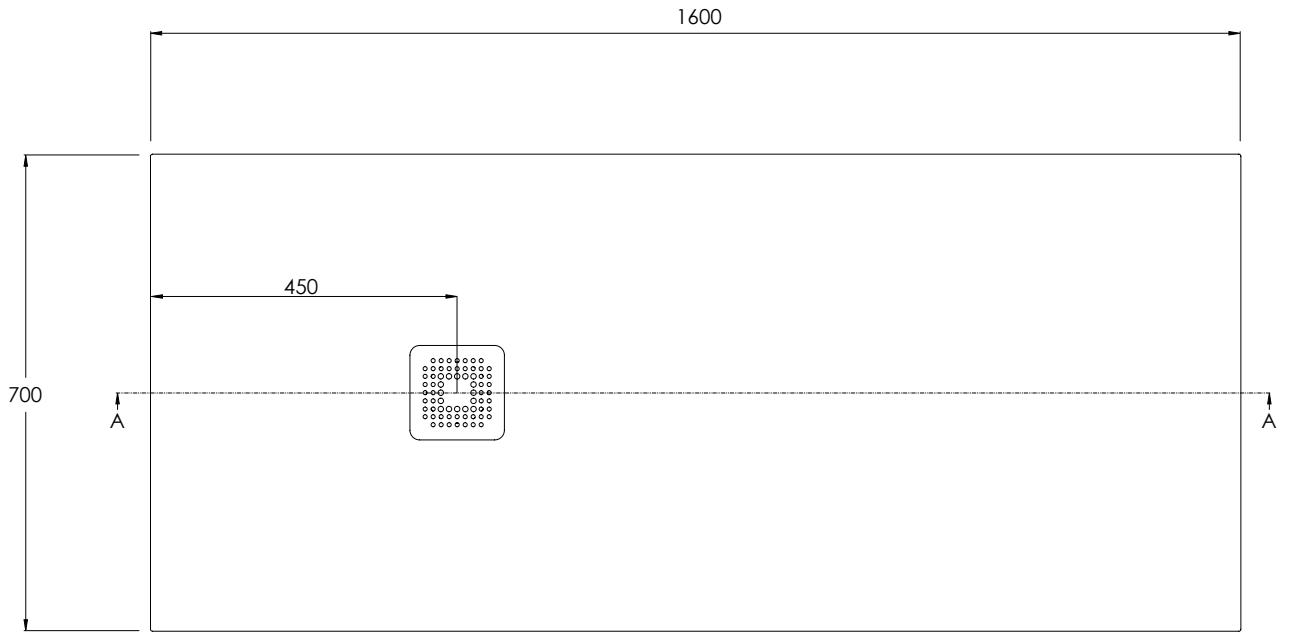

**COALBROOK**

**BY1670**

SHOWER TRAY - 1600 x 700mm

WEIGHT: 49kg

DATE: 20/01/26

REVISION: A

DIMENSIONS IN MILLIMETRES

WHILST EVERY EFFORT IS MADE TO ENSURE THE ACCURACY OF THESE DATA SHEETS THEY ARE SUBJECT TO CHANGE WITHOUT NOTICE AS PART OF THE COMPANY'S PRODUCT DEVELOPMENT PROCESS