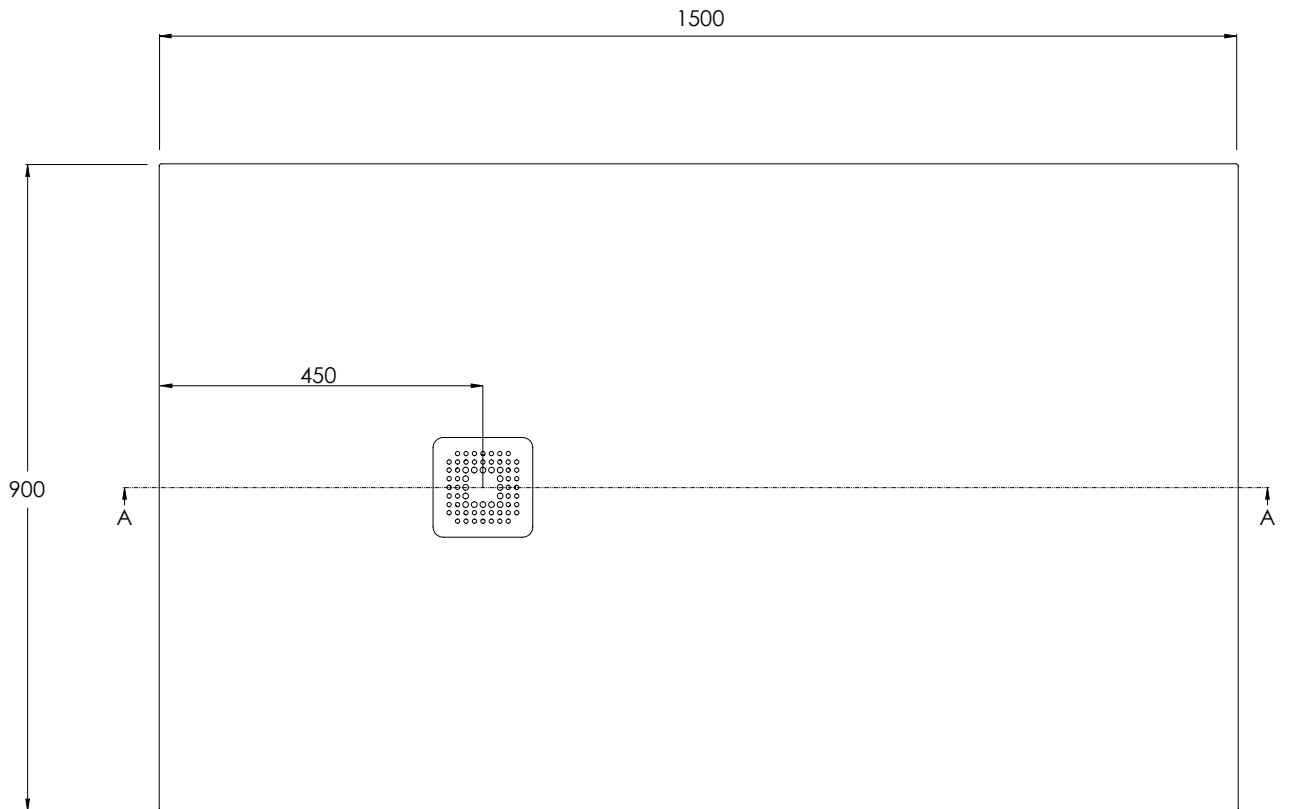

COALBROOK

BY1590

SHOWER TRAY - 1500 x 900mm

WEIGHT: 59kg

DATE: 20/01/26

REVISION: A

DIMENSIONS IN MILLIMETRES

WHILST EVERY EFFORT IS MADE TO ENSURE THE ACCURACY OF THESE DATA SHEETS THEY ARE SUBJECT TO CHANGE WITHOUT NOTICE AS PART OF THE COMPANY'S PRODUCT DEVELOPMENT PROCESS