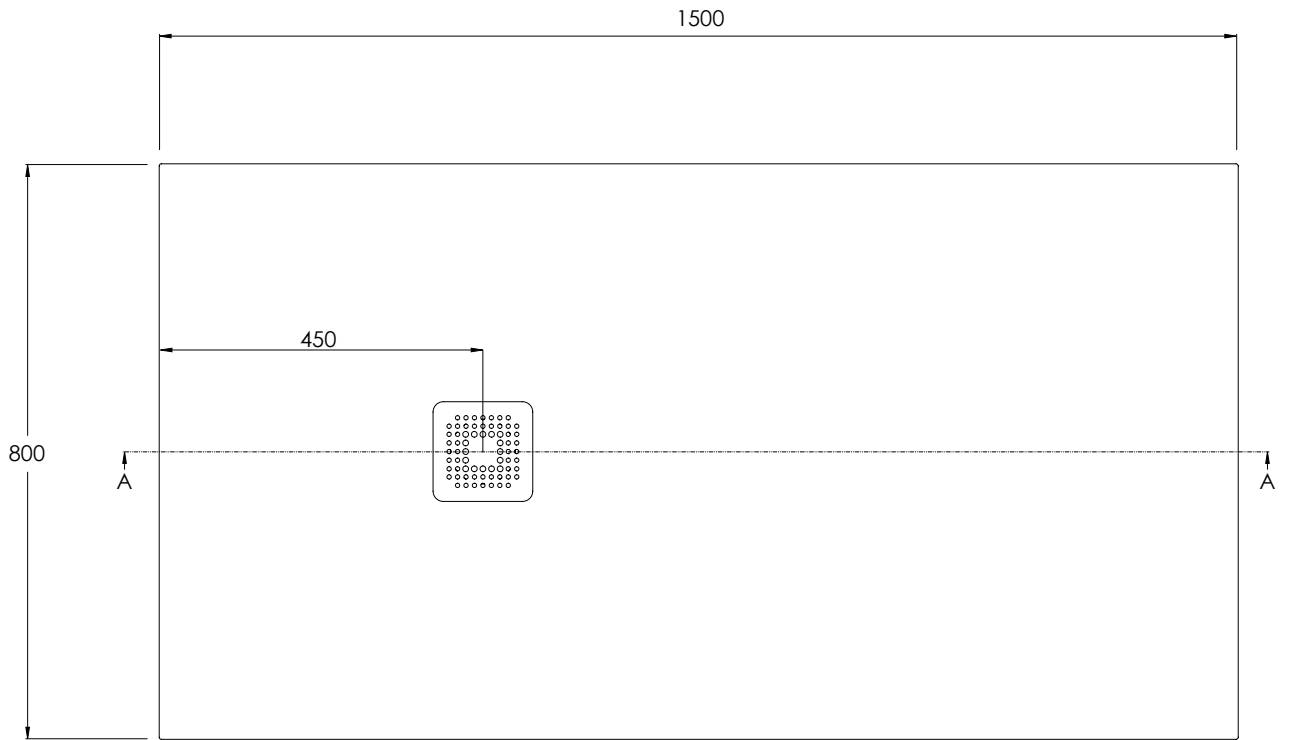

COALBROOK

BY1580

SHOWER TRAY - 1500 x 800mm

WEIGHT: 53kg

DATE: 20/01/26

REVISION: A

DIMENSIONS IN MILLIMETRES

WHILST EVERY EFFORT IS MADE TO ENSURE THE ACCURACY OF THESE DATA SHEETS THEY ARE SUBJECT TO CHANGE WITHOUT NOTICE AS PART OF THE COMPANY'S PRODUCT DEVELOPMENT PROCESS