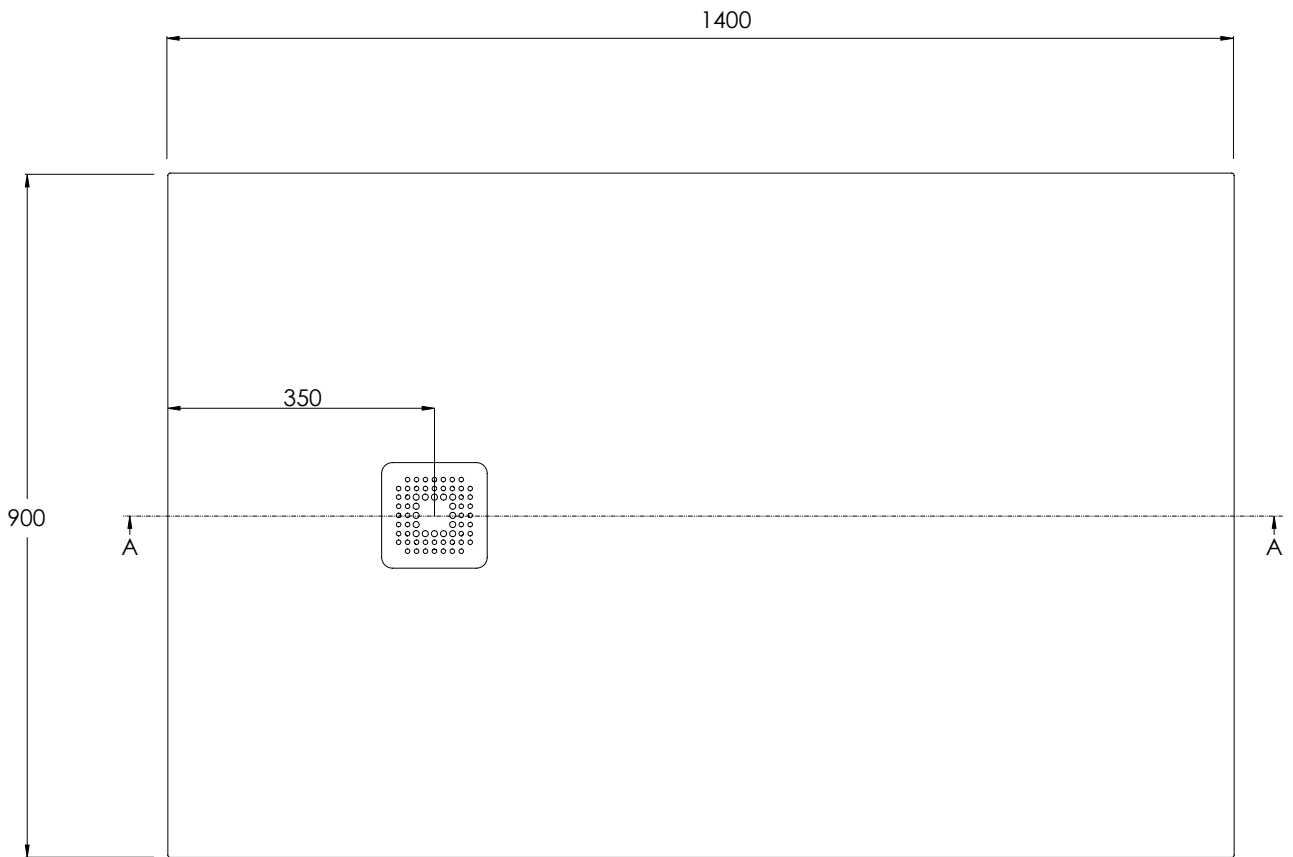

COALBROOK

BY1490

SHOWER TRAY - 1400 x 900mm

WEIGHT: 52kg

DATE: 20/01/26

REVISION: A

DIMENSIONS IN MILLIMETRES

WHILST EVERY EFFORT IS MADE TO ENSURE THE ACCURACY OF THESE DATA SHEETS THEY ARE SUBJECT TO CHANGE WITHOUT NOTICE AS PART OF THE COMPANY'S PRODUCT DEVELOPMENT PROCESS