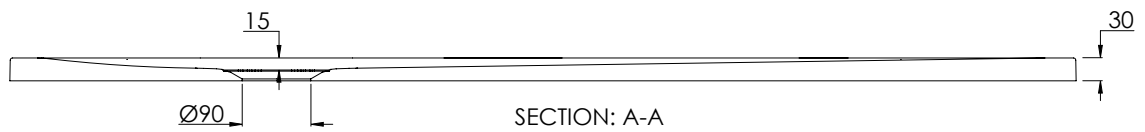

**COALBROOK**

**BY1480**

SHOWER TRAY - 1400 x 800mm

WEIGHT: 45kg

DATE: 20/01/26

REVISION: A

DIMENSIONS IN MILLIMETRES

WHILST EVERY EFFORT IS MADE TO ENSURE THE ACCURACY OF THESE DATA SHEETS THEY ARE SUBJECT TO CHANGE WITHOUT NOTICE AS PART OF THE COMPANY'S PRODUCT DEVELOPMENT PROCESS