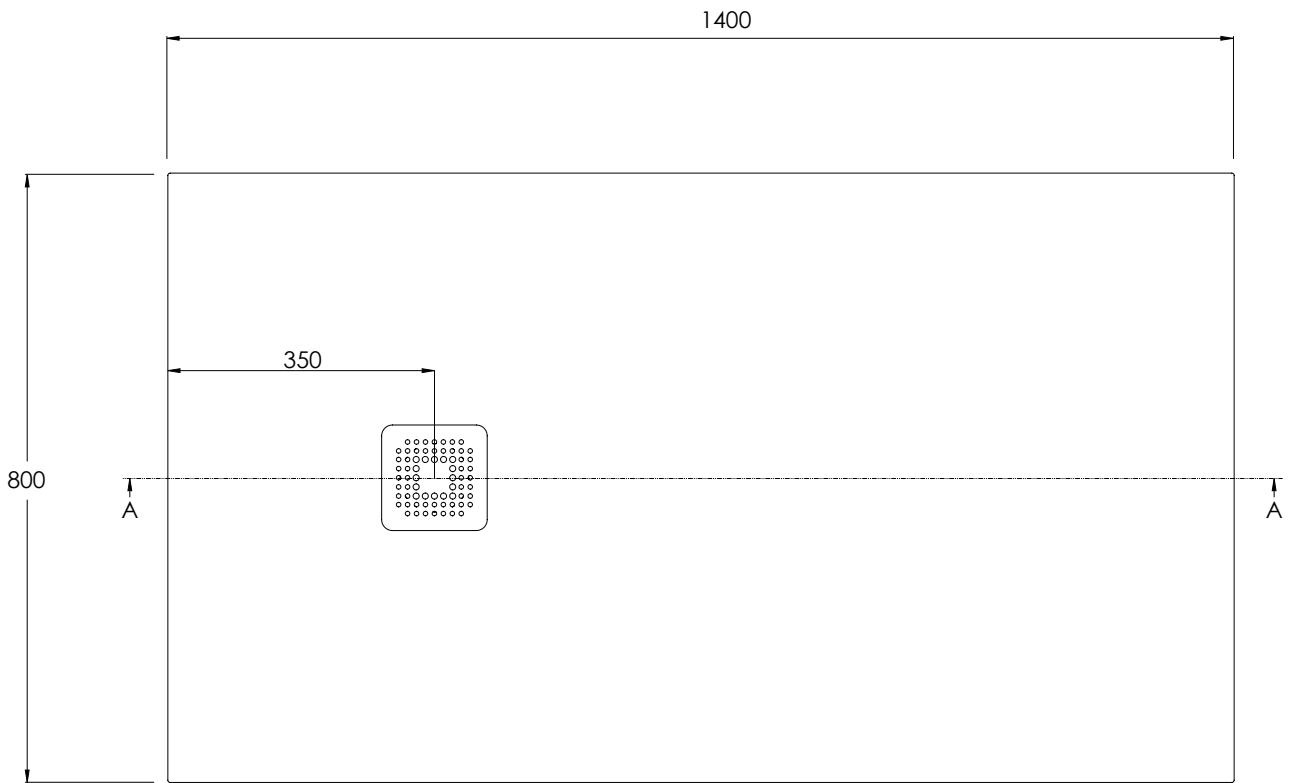

**COALBROOK**

**BY1480**

SHOWER TRAY - 1400 x 800mm

WEIGHT: 45kg

DATE: 20/01/26

REVISION: A

DIMENSIONS IN MILLIMETRES

WHILST EVERY EFFORT IS MADE TO ENSURE THE ACCURACY OF THESE DATA SHEETS THEY ARE SUBJECT TO CHANGE WITHOUT NOTICE AS PART OF THE COMPANY'S PRODUCT DEVELOPMENT PROCESS