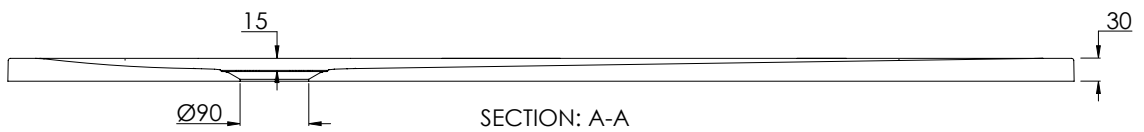

COALBROOK

BY1470

SHOWER TRAY - 1400 x 700mm

WEIGHT: 41kg

DATE: 20/01/26

REVISION: A

DIMENSIONS IN MILLIMETRES

WHILST EVERY EFFORT IS MADE TO ENSURE THE ACCURACY OF THESE DATA SHEETS THEY ARE SUBJECT TO CHANGE WITHOUT NOTICE AS PART OF THE COMPANY'S PRODUCT DEVELOPMENT PROCESS