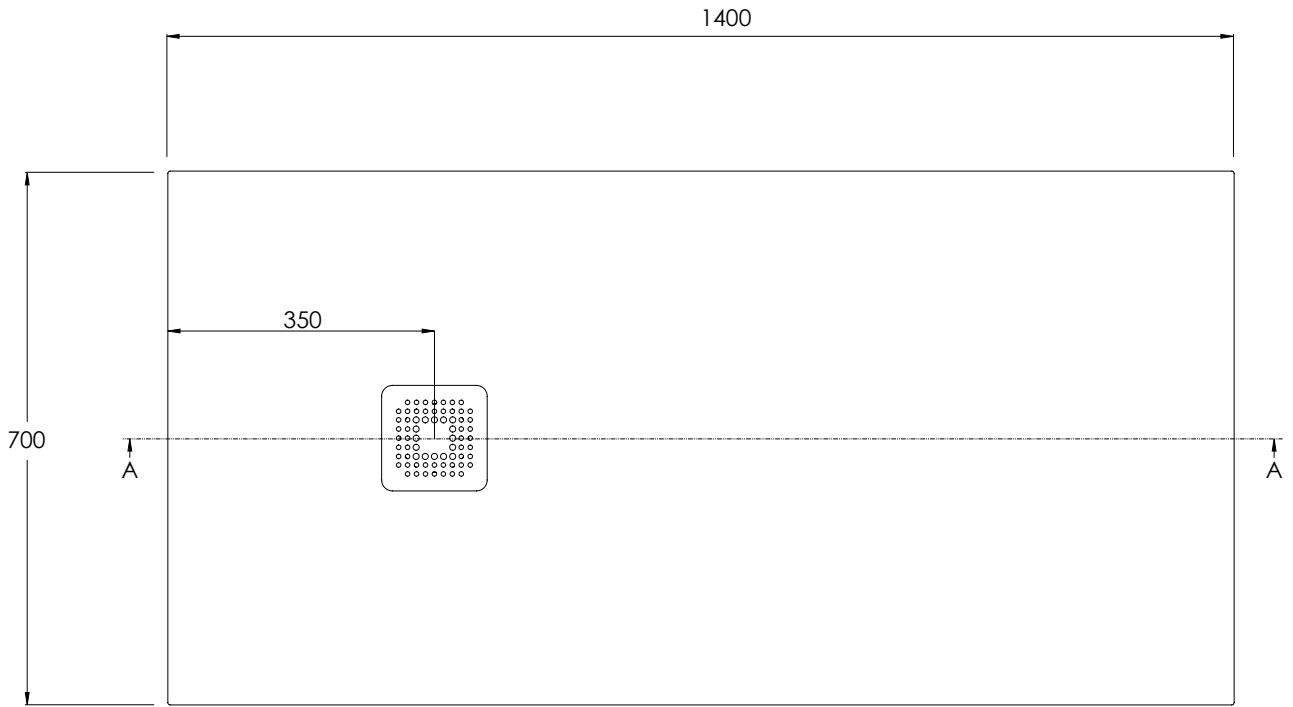

COALBROOK

BY1470

SHOWER TRAY - 1400 x 700mm

WEIGHT: 41kg

DATE: 20/01/26

REVISION: A

DIMENSIONS IN MILLIMETRES

WHILST EVERY EFFORT IS MADE TO ENSURE THE ACCURACY OF THESE DATA SHEETS THEY ARE SUBJECT TO CHANGE WITHOUT NOTICE AS PART OF THE COMPANY'S PRODUCT DEVELOPMENT PROCESS