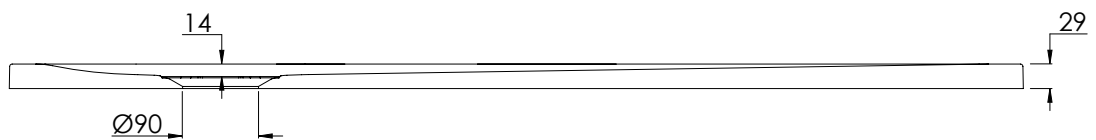

**COALBROOK**

**BY1290**

SHOWER TRAY - 1200 x 900mm

WEIGHT: 43kg

DATE: 20/01/26

REVISION: A

SECTION: A-A

DIMENSIONS IN MILLIMETRES