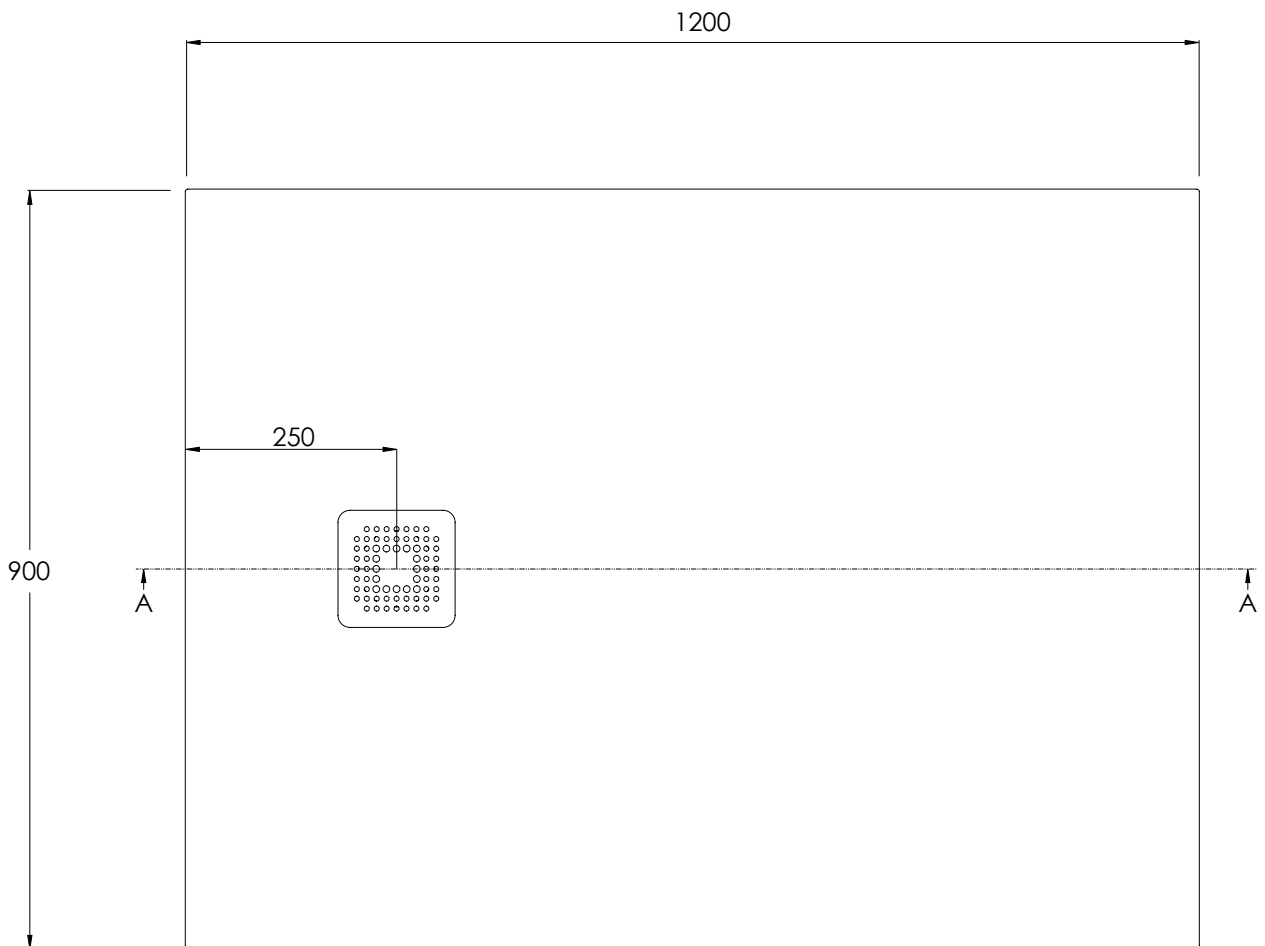

**COALBROOK**

**BY1290**

SHOWER TRAY - 1200 x 900mm

WEIGHT: 43kg

DATE: 20/01/26

REVISION: A

SECTION: A-A

DIMENSIONS IN MILLIMETRES