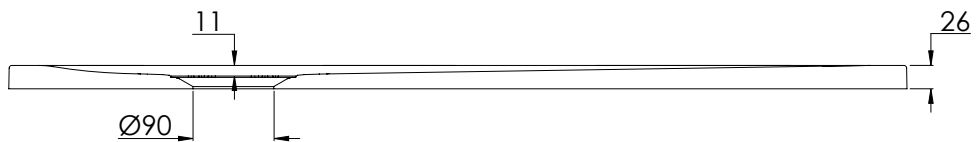

**COALBROOK**

**BY1090**

SHOWER TRAY - 1000 x 900mm

WEIGHT: 34kg

DATE: 20/01/26

REVISION: A

SECTION: A-A

DIMENSIONS IN MILLIMETRES