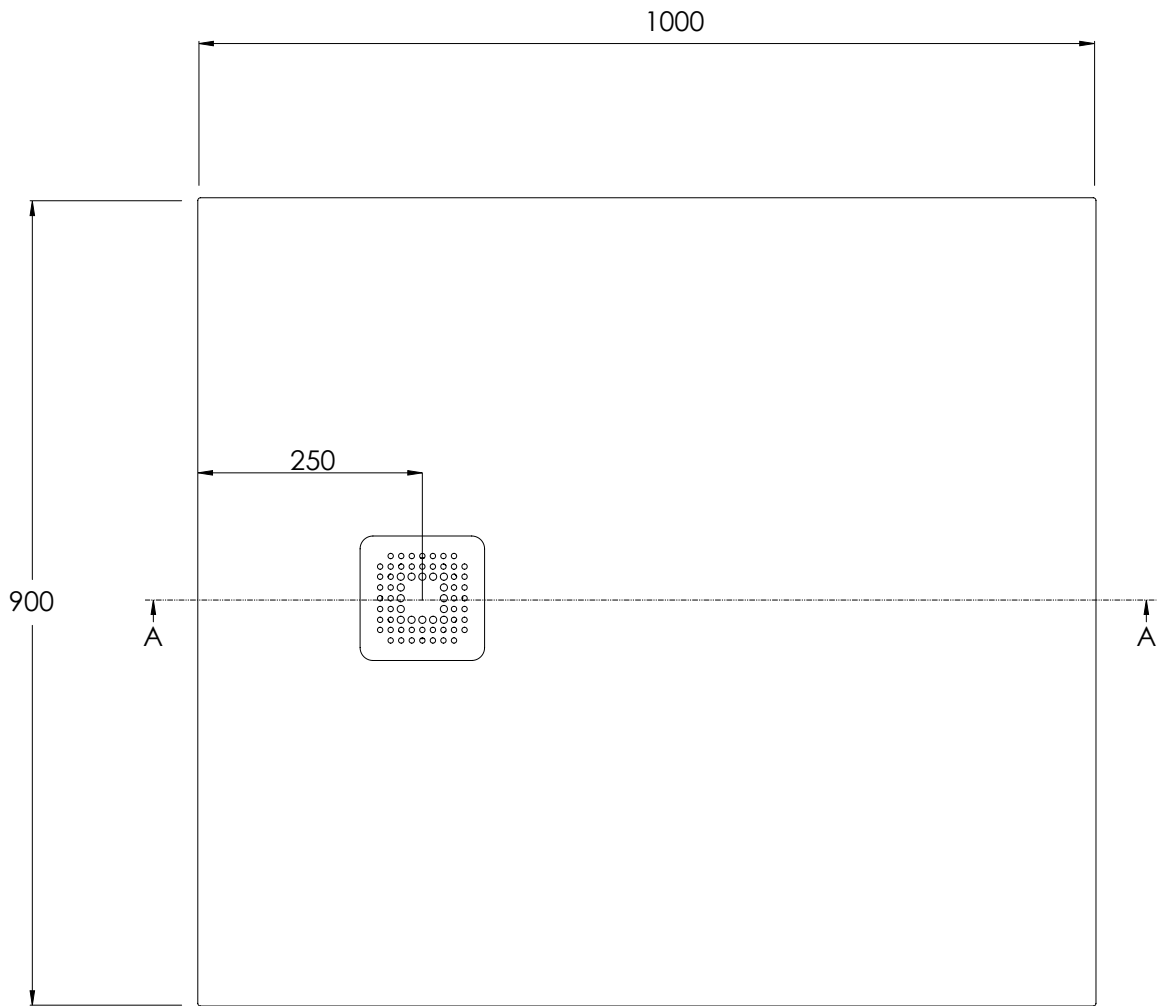

**COALBROOK**

**BY1090**

SHOWER TRAY - 1000 x 900mm

WEIGHT: 34kg

DATE: 20/01/26

REVISION: A

SECTION: A-A

DIMENSIONS IN MILLIMETRES