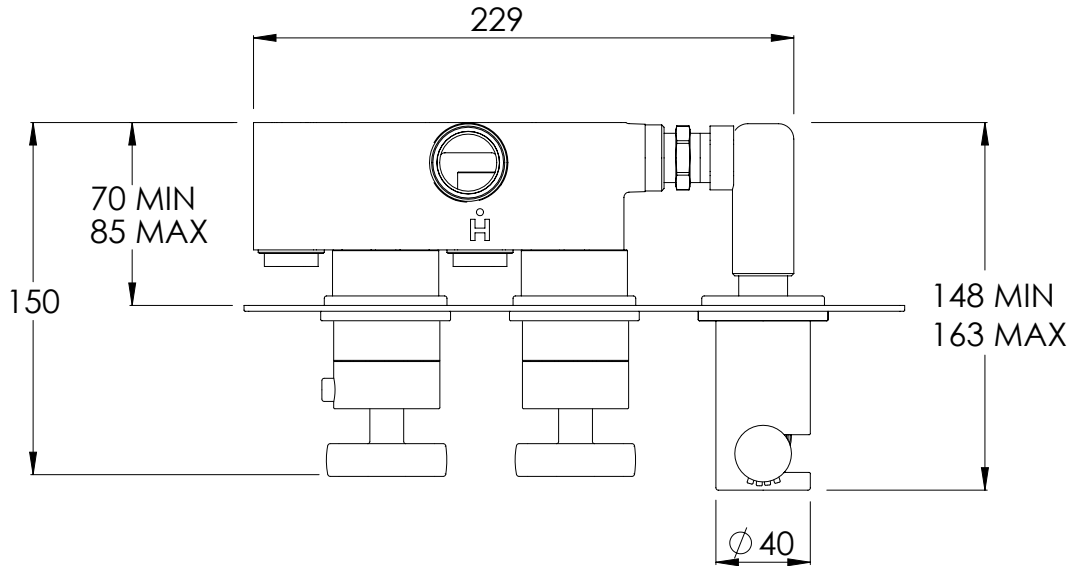

COALBROOK

BA3101

2 OUTLET SHOWER VALVE WITH HANDSPRAY

DATE: 01/09/21

REVISION: A

DIMENSIONS IN MILLIMETRES

WHILST EVERY EFFORT IS MADE TO ENSURE THE ACCURACY OF THESE DATA SHEETS THEY ARE SUBJECT TO CHANGE WITHOUT NOTICE AS PART OF THE COMPANY'S PRODUCT DEVELOPMENT PROCESS