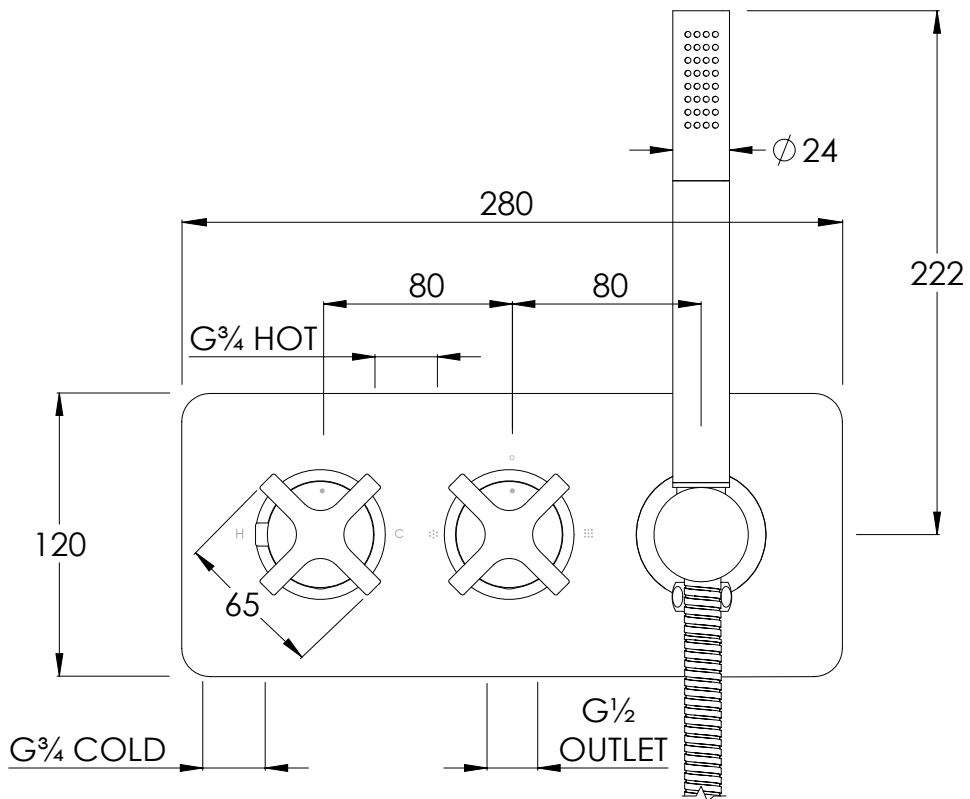

COALBROOK

BA3101

2 OUTLET SHOWER VALVE WITH HANDSPRAY

DATE: 01/09/21

REVISION: A

DIMENSIONS IN MILLIMETRES

WHILST EVERY EFFORT IS MADE TO ENSURE THE ACCURACY OF THESE DATA SHEETS THEY ARE SUBJECT TO CHANGE WITHOUT NOTICE AS PART OF THE COMPANY'S PRODUCT DEVELOPMENT PROCESS