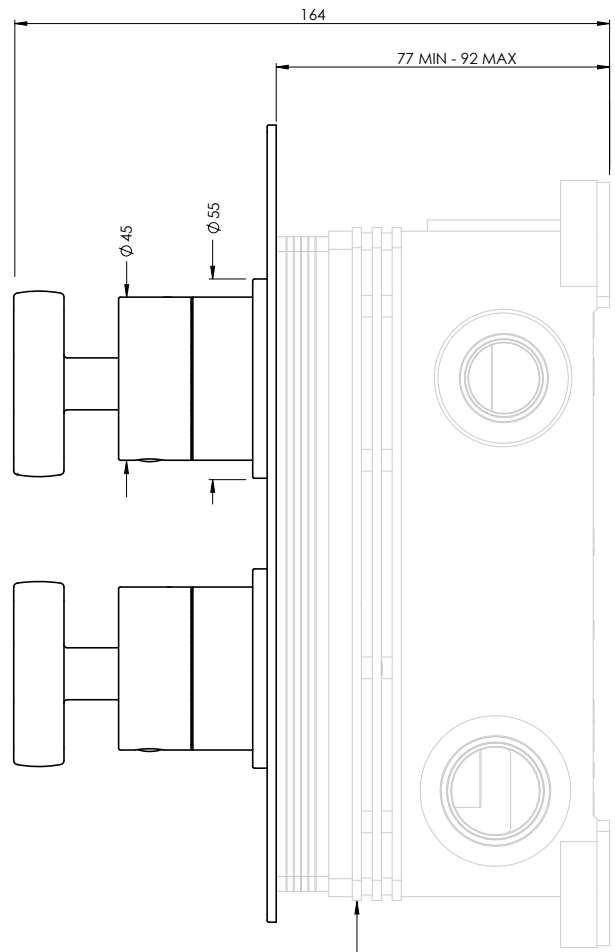

**COALBROOK**

**BA3003**

CONCEALED SHOWER VALVE  
- 3 OUTLET

DATE: 01/09/21

REVISION: A

SEE DRAWING: CO3003 - 3 OUTLET C-BOX

DIMENSIONS IN MILLIMETRES

WHILST EVERY EFFORT IS MADE TO ENSURE THE ACCURACY OF THESE DATA SHEETS THEY ARE SUBJECT TO CHANGE WITHOUT NOTICE AS PART OF THE COMPANY'S PRODUCT DEVELOPMENT PROCESS