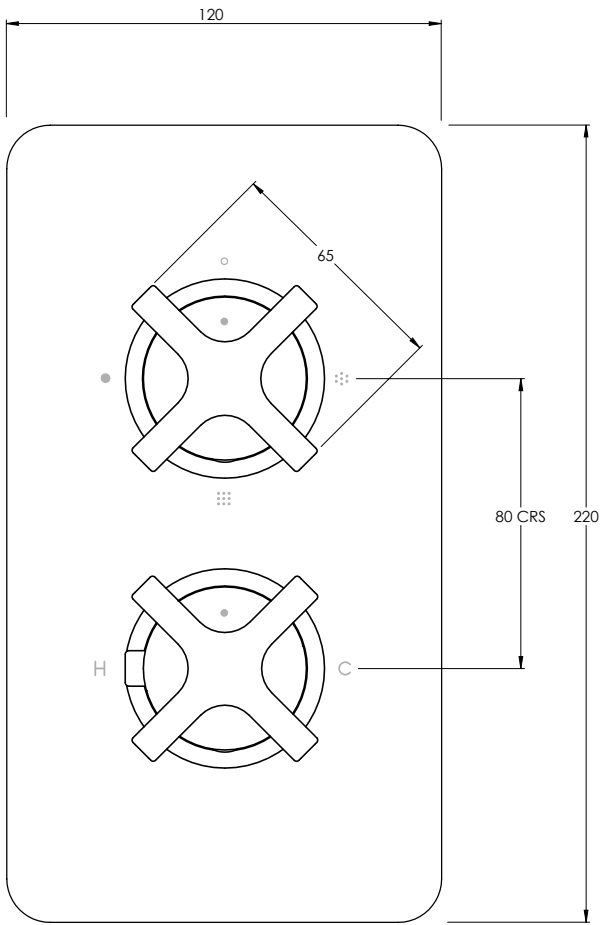

**COALBROOK**

**BA3003**

CONCEALED SHOWER VALVE  
- 3 OUTLET

DATE: 01/09/21

REVISION: A

SEE DRAWING: CO3003 - 3 OUTLET C-BOX

DIMENSIONS IN MILLIMETRES

WHILST EVERY EFFORT IS MADE TO ENSURE THE ACCURACY OF THESE DATA SHEETS THEY ARE SUBJECT TO CHANGE WITHOUT NOTICE AS PART OF THE COMPANY'S PRODUCT DEVELOPMENT PROCESS