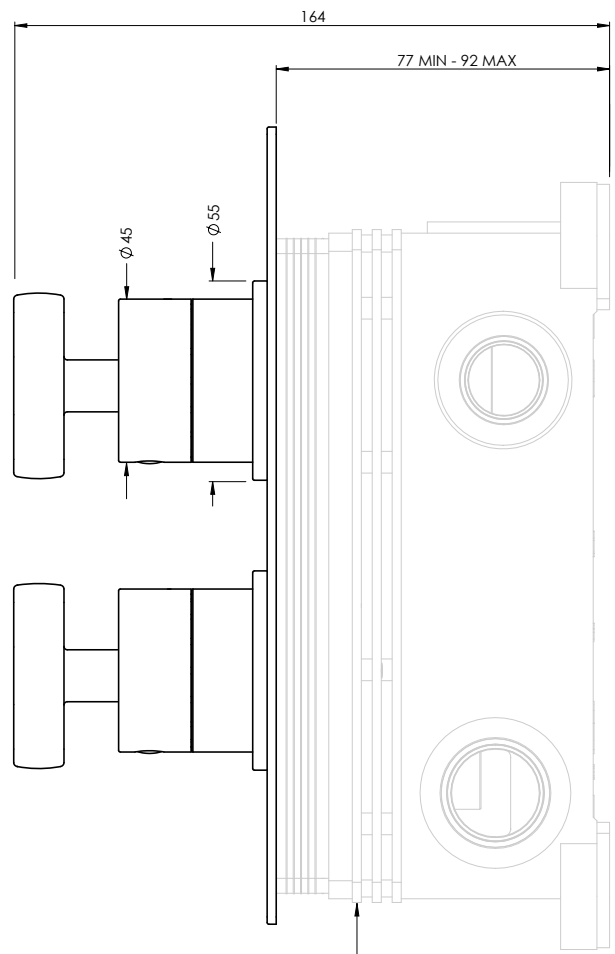

COALBROOK

BA3002

CONCEALED SHOWER VALVE
- 2 OUTLET

DATE: 01/09/21

REVISION: A

SEE DRAWING: CO3002 - 2 OUTLET C-BOX

DIMENSIONS IN MILLIMETRES

WHILST EVERY EFFORT IS MADE TO ENSURE THE ACCURACY OF THESE DATA SHEETS THEY ARE SUBJECT TO CHANGE WITHOUT NOTICE AS PART OF THE COMPANY'S PRODUCT DEVELOPMENT PROCESS