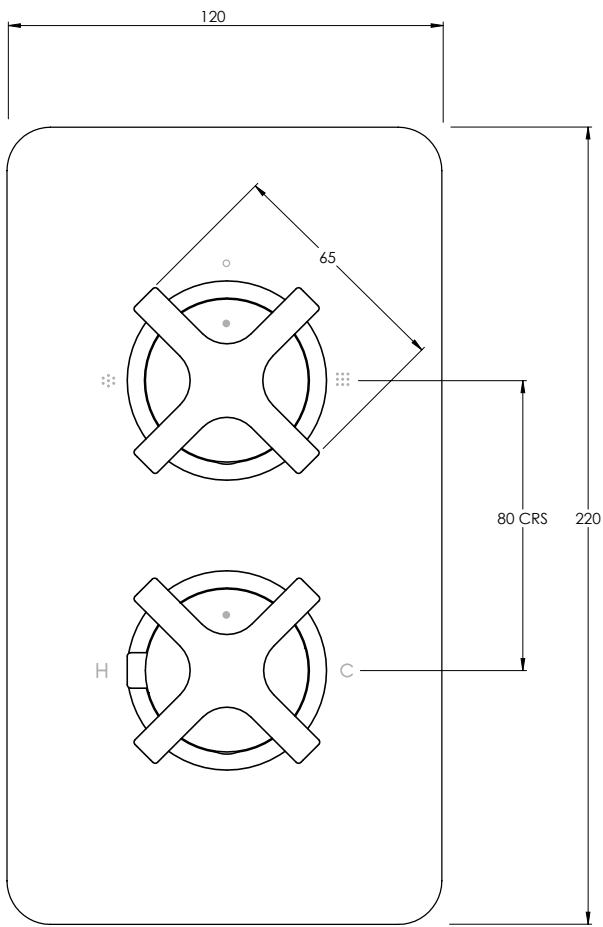

COALBROOK

BA3002

CONCEALED SHOWER VALVE
- 2 OUTLET

DATE: 01/09/21

REVISION: A

SEE DRAWING: CO3002 - 2 OUTLET C-BOX

DIMENSIONS IN MILLIMETRES

WHILST EVERY EFFORT IS MADE TO ENSURE THE ACCURACY OF THESE DATA SHEETS THEY ARE SUBJECT TO CHANGE WITHOUT NOTICE AS PART OF THE COMPANY'S PRODUCT DEVELOPMENT PROCESS