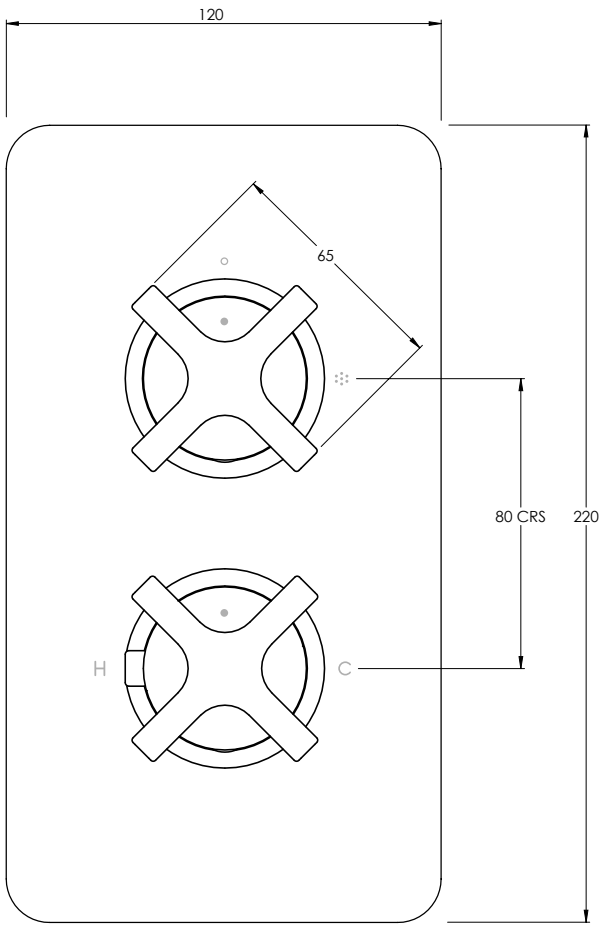

COALBROOK

BA3001

CONCEALED SHOWER VALVE
- 1 OUTLET

DATE: 01/09/21

REVISION: A

SEE DRAWING: CO3001 - 1 OUTLET C-BOX

DIMENSIONS IN MILLIMETRES

WHILST EVERY EFFORT IS MADE TO ENSURE THE ACCURACY OF THESE DATA SHEETS THEY ARE SUBJECT TO CHANGE WITHOUT NOTICE AS PART OF THE COMPANY'S PRODUCT DEVELOPMENT PROCESS