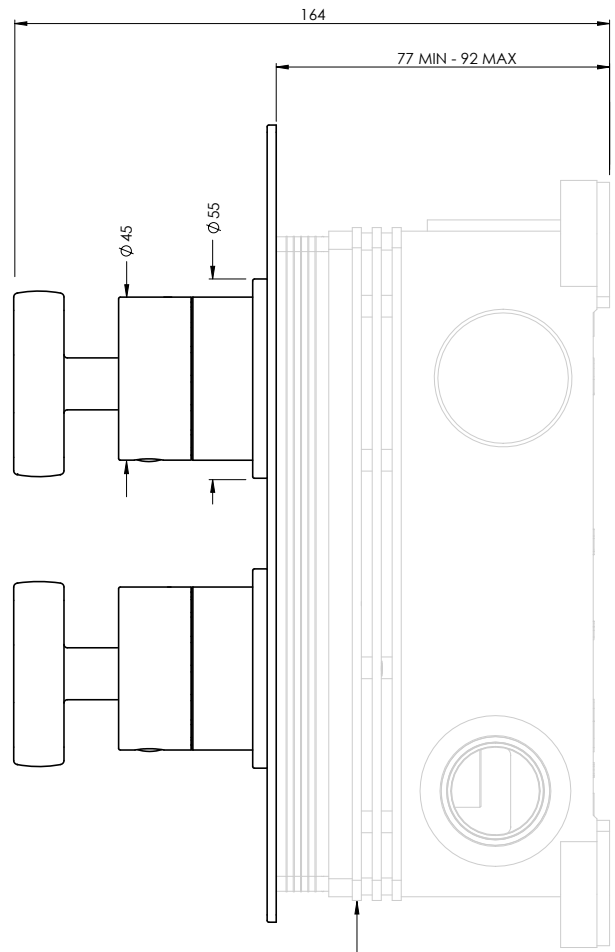

COALBROOK

BA3001

CONCEALED SHOWER VALVE
- 1 OUTLET

DATE: 01/09/21

REVISION: A

SEE DRAWING: CO3001 - 1 OUTLET C-BOX

DIMENSIONS IN MILLIMETRES

WHILST EVERY EFFORT IS MADE TO ENSURE THE ACCURACY OF THESE DATA SHEETS THEY ARE SUBJECT TO CHANGE WITHOUT NOTICE AS PART OF THE COMPANY'S PRODUCT DEVELOPMENT PROCESS