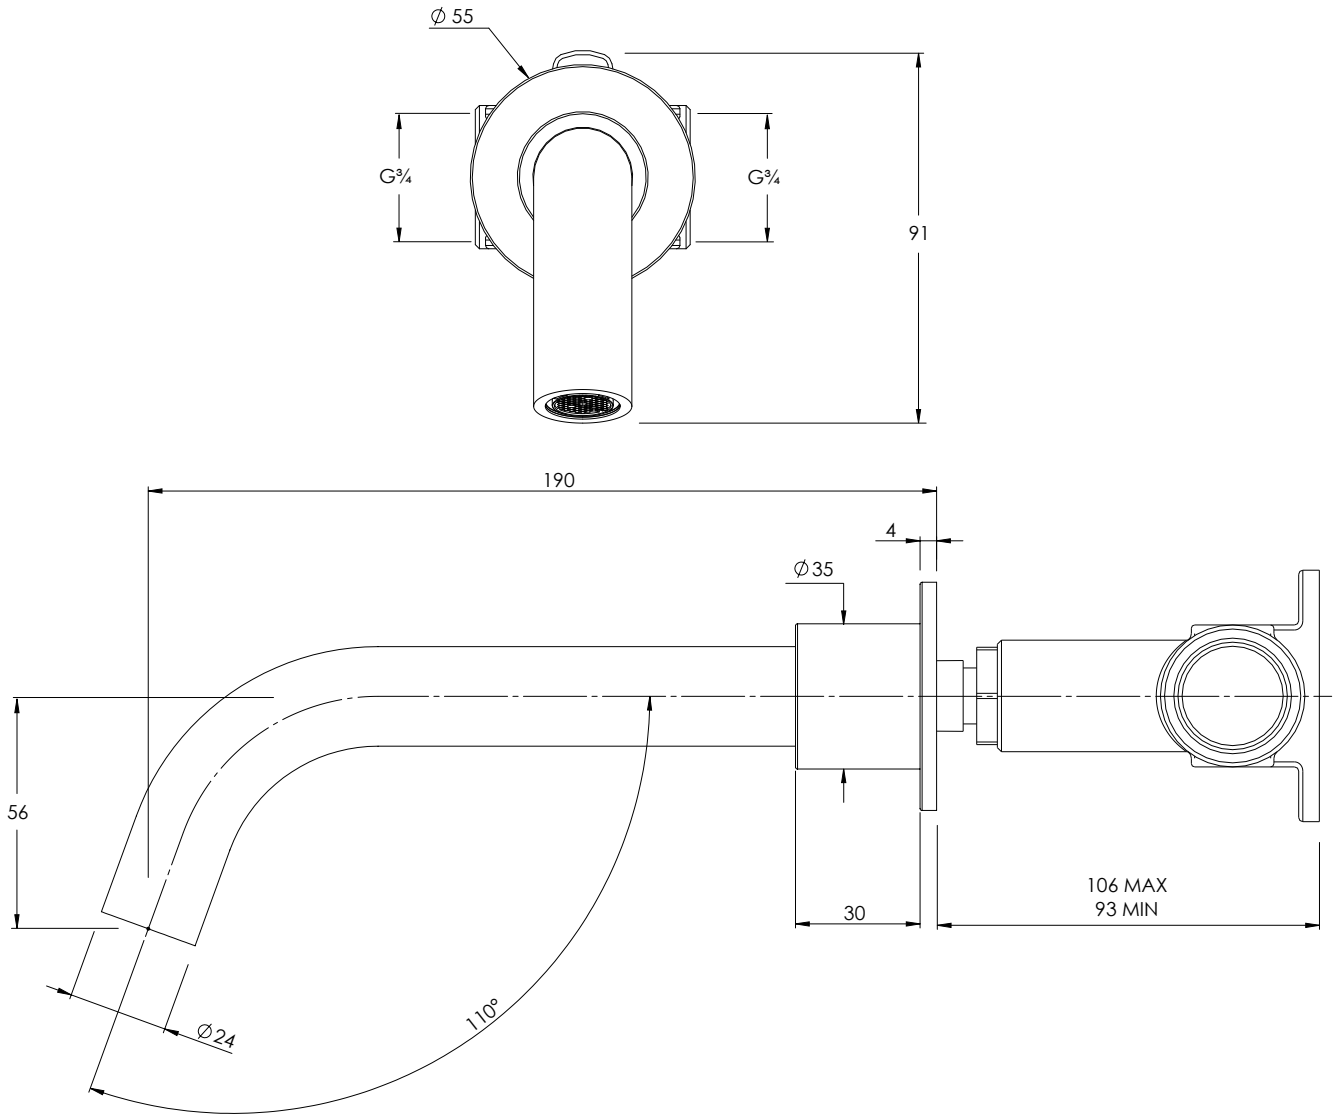

COALBROOK

BA2003

WALL MOUNTED BATH SPOUT

DATE: 28/07/2021

REVISION: A

DIMENSIONS IN MILLIMETRES

WHILST EVERY EFFORT IS MADE TO ENSURE THE ACCURACY OF THESE DATA SHEETS THEY ARE SUBJECT TO CHANGE WITHOUT NOTICE AS PART OF THE COMPANY'S PRODUCT DEVELOPMENT PROCESS