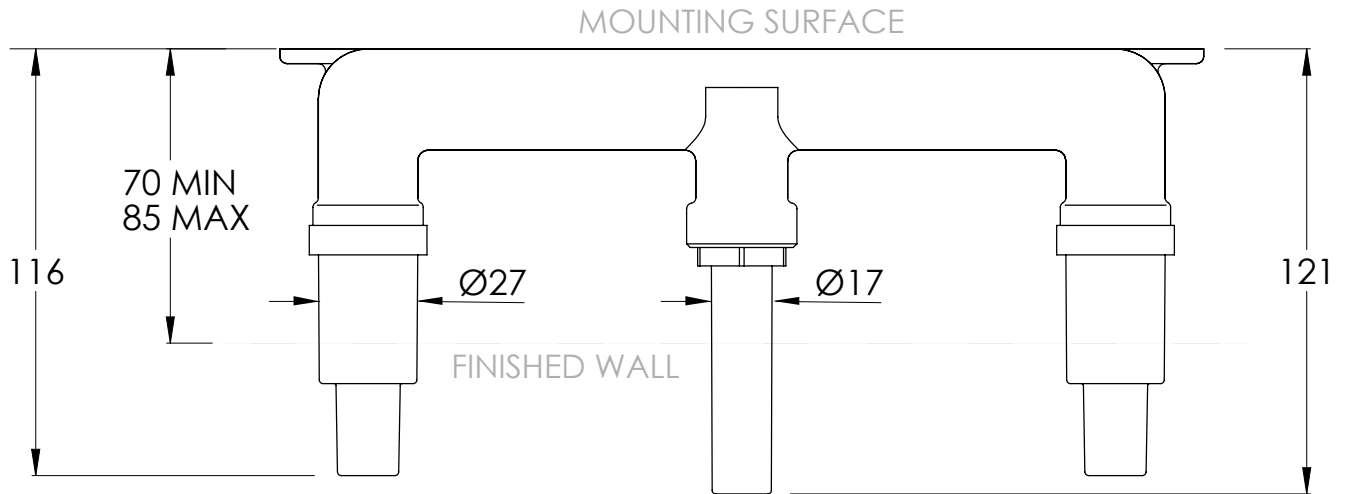

COALBROOK

BA1021

WALL BASIN MIXER WITH 190MM  
SPOUT (WITH BOSS)

DATE: 05/01/22

REVISION: A

DIMENSIONS IN MILLIMETRES

WHILST EVERY EFFORT IS MADE TO ENSURE THE ACCURACY OF THESE DATA SHEETS THEY ARE SUBJECT TO CHANGE WITHOUT NOTICE AS PART OF THE COMPANY'S PRODUCT DEVELOPMENT PROCESS

COALBROOK

C01301

3TH WALL MOUNTED BASIN MIXER  
ROUGH

DATE: 06/10/21

REVISION: A

DIMENSIONS IN MILLIMETRES

WHILST EVERY EFFORT IS MADE TO ENSURE THE ACCURACY OF THESE DATA SHEETS THEY ARE SUBJECT TO CHANGE WITHOUT NOTICE AS PART OF THE COMPANY'S PRODUCT DEVELOPMENT PROCESS