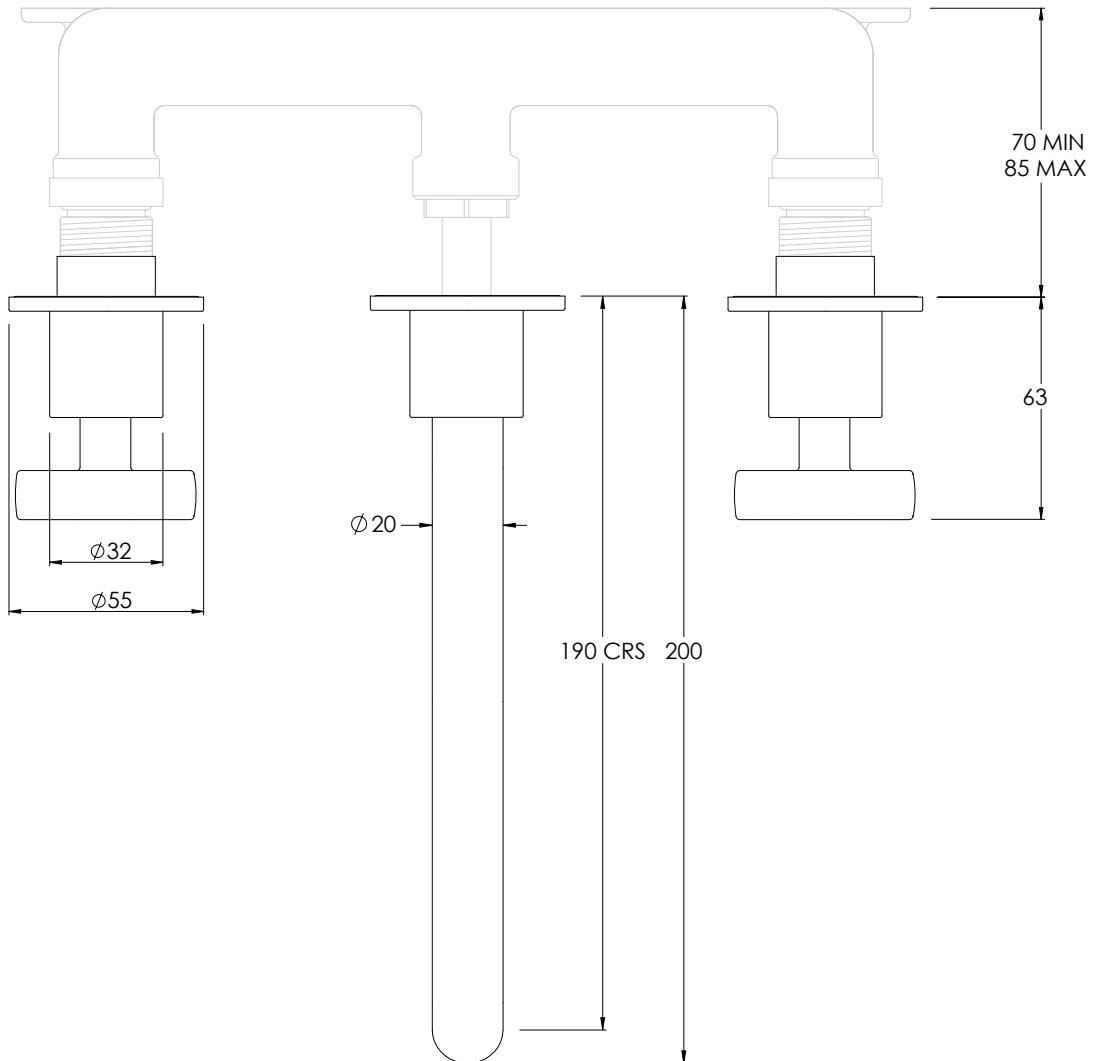

COALBROOK

BA1021

WALL BASIN MIXER WITH 190MM  
SPOUT (WITH BOSS)

DATE: 05/01/22

REVISION: A

DIMENSIONS IN MILLIMETRES

WHILST EVERY EFFORT IS MADE TO ENSURE THE ACCURACY OF THESE DATA SHEETS THEY ARE SUBJECT TO CHANGE WITHOUT NOTICE AS PART OF THE COMPANY'S PRODUCT DEVELOPMENT PROCESS

COALBROOK

C01301

3TH WALL MOUNTED BASIN MIXER  
ROUGH

DATE: 06/10/21

REVISION: A

DIMENSIONS IN MILLIMETRES

WHILST EVERY EFFORT IS MADE TO ENSURE THE ACCURACY OF THESE DATA SHEETS THEY ARE SUBJECT TO CHANGE WITHOUT NOTICE AS PART OF THE COMPANY'S PRODUCT DEVELOPMENT PROCESS