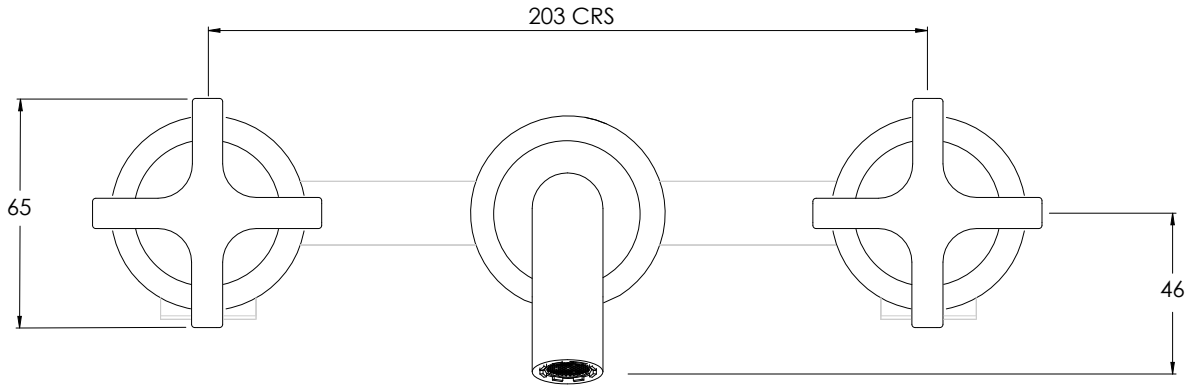

COALBROOK

BA1021

WALL BASIN MIXER WITH 190MM  
SPOUT (WITH BOSS)

DATE: 05/01/22

REVISION: A

DIMENSIONS IN MILLIMETRES

WHILST EVERY EFFORT IS MADE TO ENSURE THE ACCURACY OF THESE DATA SHEETS THEY ARE SUBJECT TO CHANGE WITHOUT NOTICE AS PART OF THE COMPANY'S PRODUCT DEVELOPMENT PROCESS

COALBROOK

C01301

3TH WALL MOUNTED BASIN MIXER  
ROUGH

DATE: 06/10/21

REVISION: A

DIMENSIONS IN MILLIMETRES

WHILST EVERY EFFORT IS MADE TO ENSURE THE ACCURACY OF THESE DATA SHEETS THEY ARE SUBJECT TO CHANGE WITHOUT NOTICE AS PART OF THE COMPANY'S PRODUCT DEVELOPMENT PROCESS