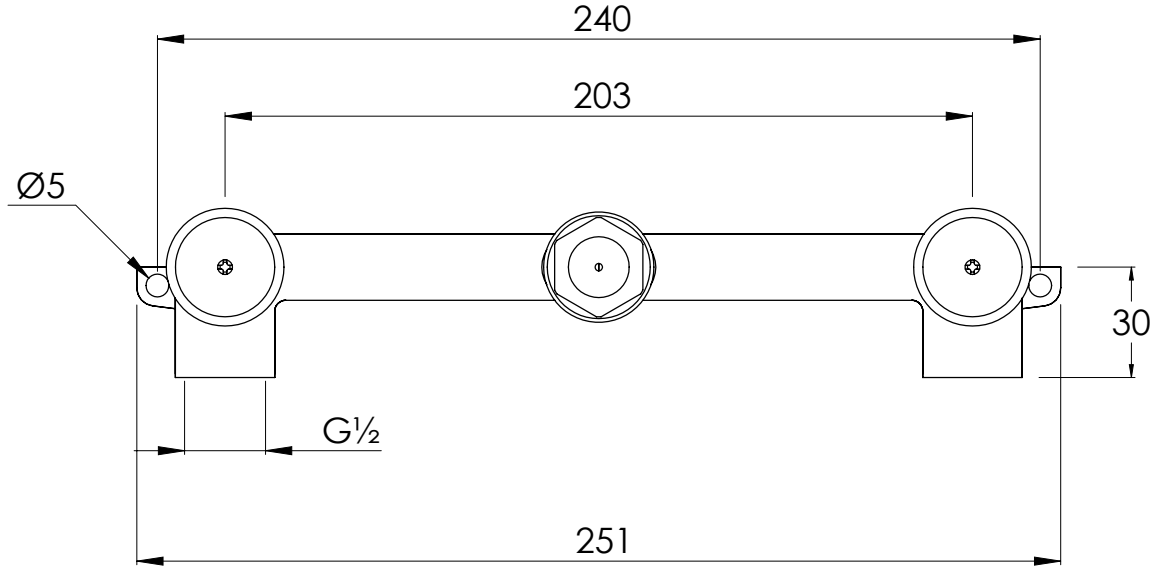

COALBROOK

BA1021

WALL BASIN MIXER WITH 190MM  
SPOUT (WITH BOSS)

DATE: 05/01/22

REVISION: A

DIMENSIONS IN MILLIMETRES

WHILST EVERY EFFORT IS MADE TO ENSURE THE ACCURACY OF THESE DATA SHEETS THEY ARE SUBJECT TO CHANGE WITHOUT NOTICE AS PART OF THE COMPANY'S PRODUCT DEVELOPMENT PROCESS

COALBROOK

C01301

3TH WALL MOUNTED BASIN MIXER  
ROUGH

DATE: 06/10/21

REVISION: A

DIMENSIONS IN MILLIMETRES

WHILST EVERY EFFORT IS MADE TO ENSURE THE ACCURACY OF THESE DATA SHEETS THEY ARE SUBJECT TO CHANGE WITHOUT NOTICE AS PART OF THE COMPANY'S PRODUCT DEVELOPMENT PROCESS